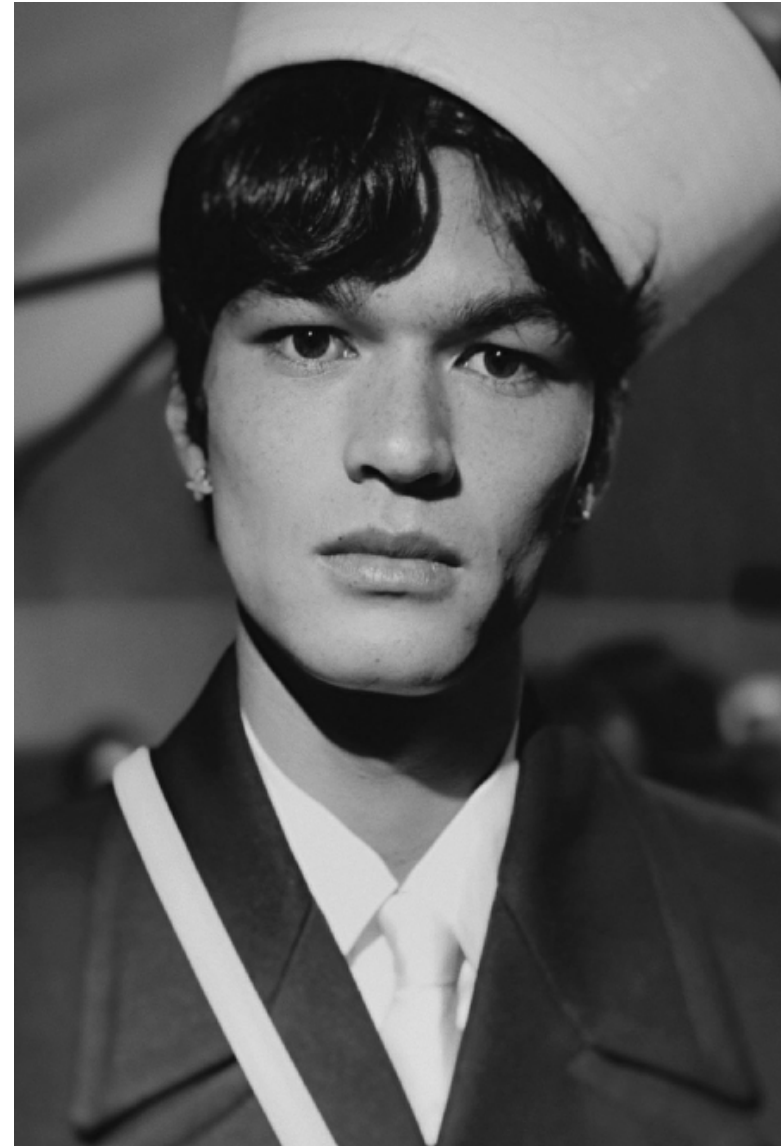

MATTHEW LEE

Height 189cm / 6' 2.5"

Chest 92cm / 36"

Waist 76cm / 30"

Hips 91cm / 36"

Shoes EU/US/UK 45 / 12 / 10.5

Eyes Brown

Hair Black

Suit size 48cm / 38"