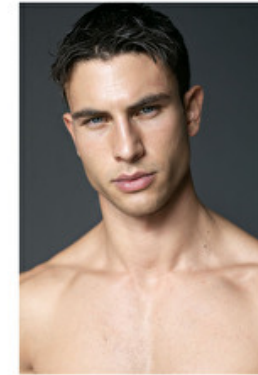

Select

MODEL MANAGEMENT

MATTIA NARDUCCI

HEIGHT 189CM BUST 94CM WAIST 80CM HIPS 98CM EYES BLUE HAIR BLACK

182 RUE DE RIVOLI, 75001, PARIS
TEL: + 33 (0) 1 40 20 15 15