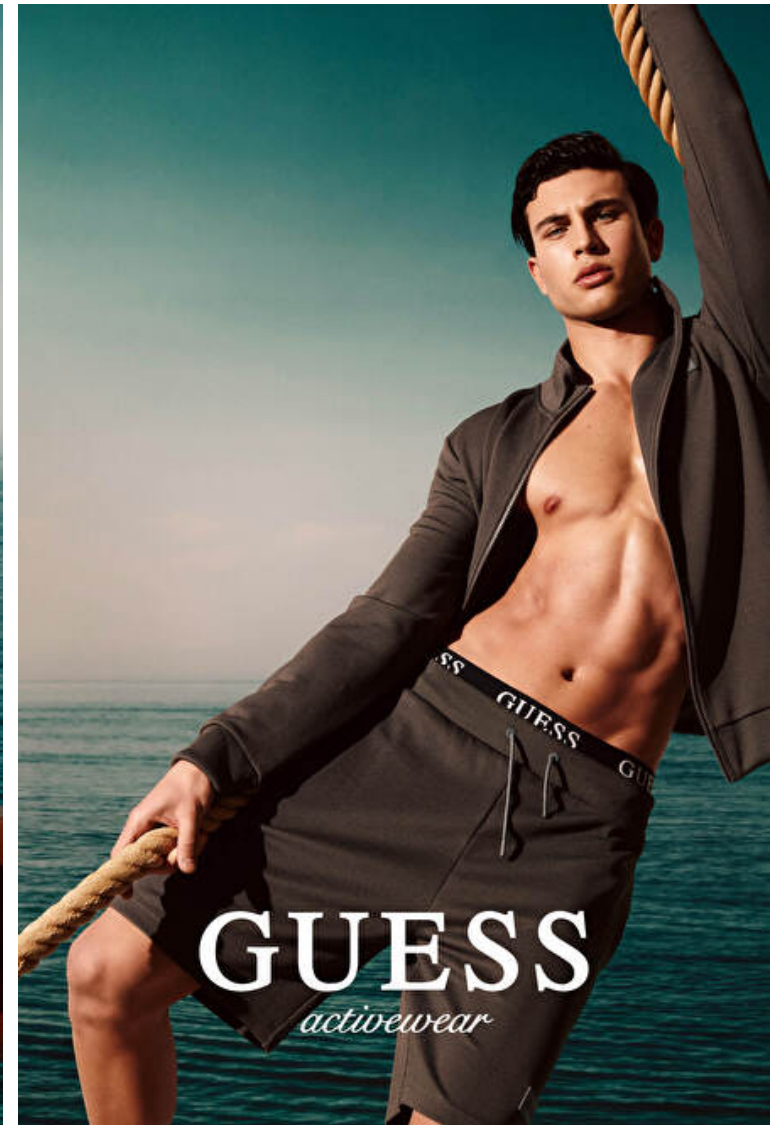

Chest 94cm / 37"

Waist 80cm / 31.5"

Hips 98cm / 38.5"

Shoes EU/US/UK 44 / 11 / 9.5

Eyes Blue

Hair Dark brown

Suit size 50cm / 40"

Select