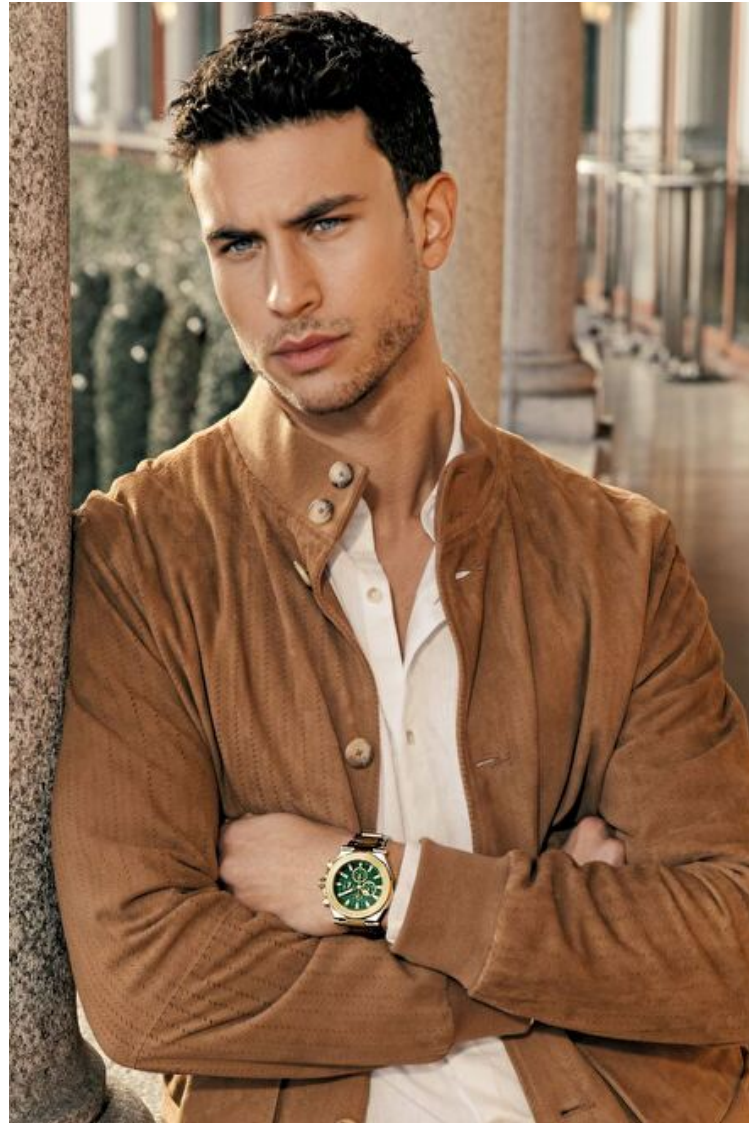

Chest 94cm / 37"

Waist 80cm / 31.5"

Hips 98cm / 38.5"

Shoes EU/US/UK 44 / 11 / 9.5

Eyes Blue

Hair Dark brown

Suit size 50cm / 40"

Select