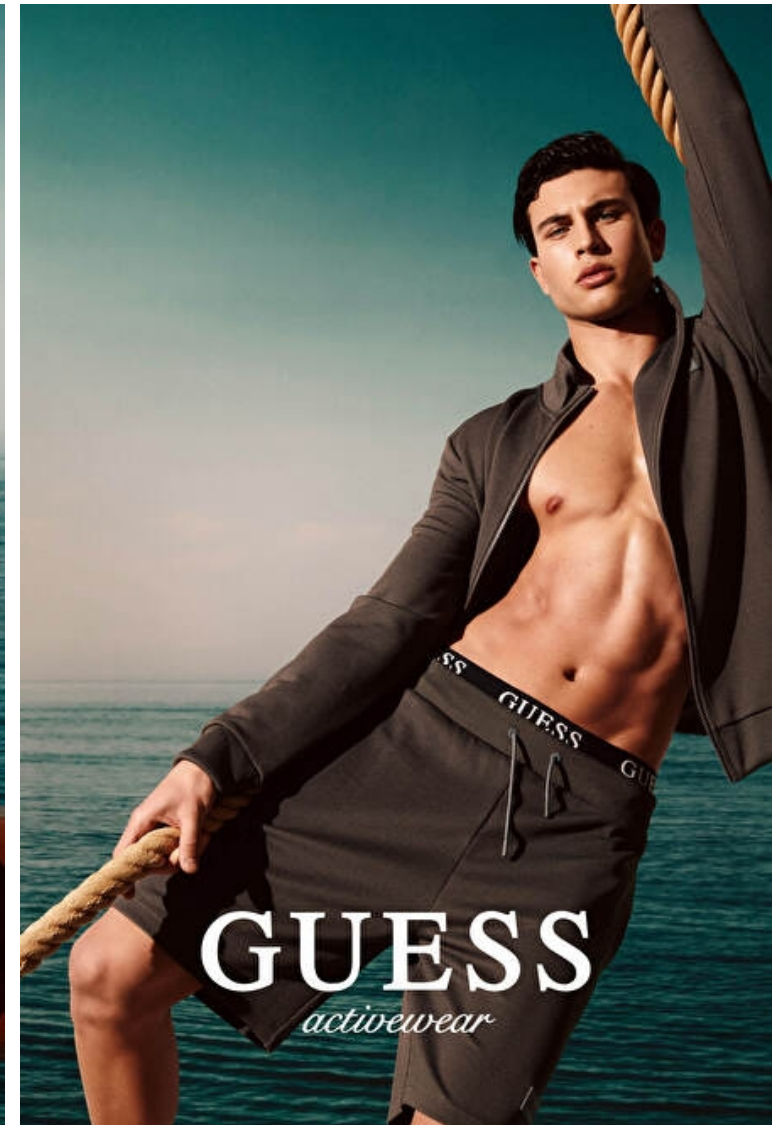

Select

MODEL MANAGEMENT

182 Rue de Rivoli, Paris, 75001, Ile-de-France, France

Phone: +33 (0) 1 40 20 15 15 Email: info.paris@selectmodel.com Website: <https://selectmodel.com/>

MATTIA NARDUCCI

Height 189cm / 6' 2.5"

Chest 94cm / 37"

Waist 80cm / 31.5"

Hips 98cm / 38.5"

Shoes EU/US/UK 44 / 11 / 9.5

Eyes Blue

Hair Black

Suit size 50cm / 40"