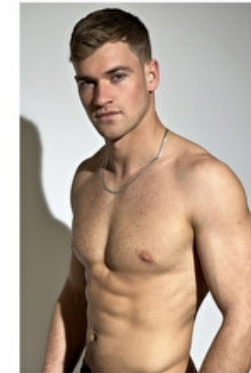

Select

MODEL MANAGEMENT

MATTY CARRINGTON

HEIGHT 186CM BUST 99CM WAIST 81CM HIPS 99CM EYES BLUE HAIR BROWN

182 RUE DE RIVOLI, 75001, PARIS
TEL: + 33 (0) 1 40 20 15 15