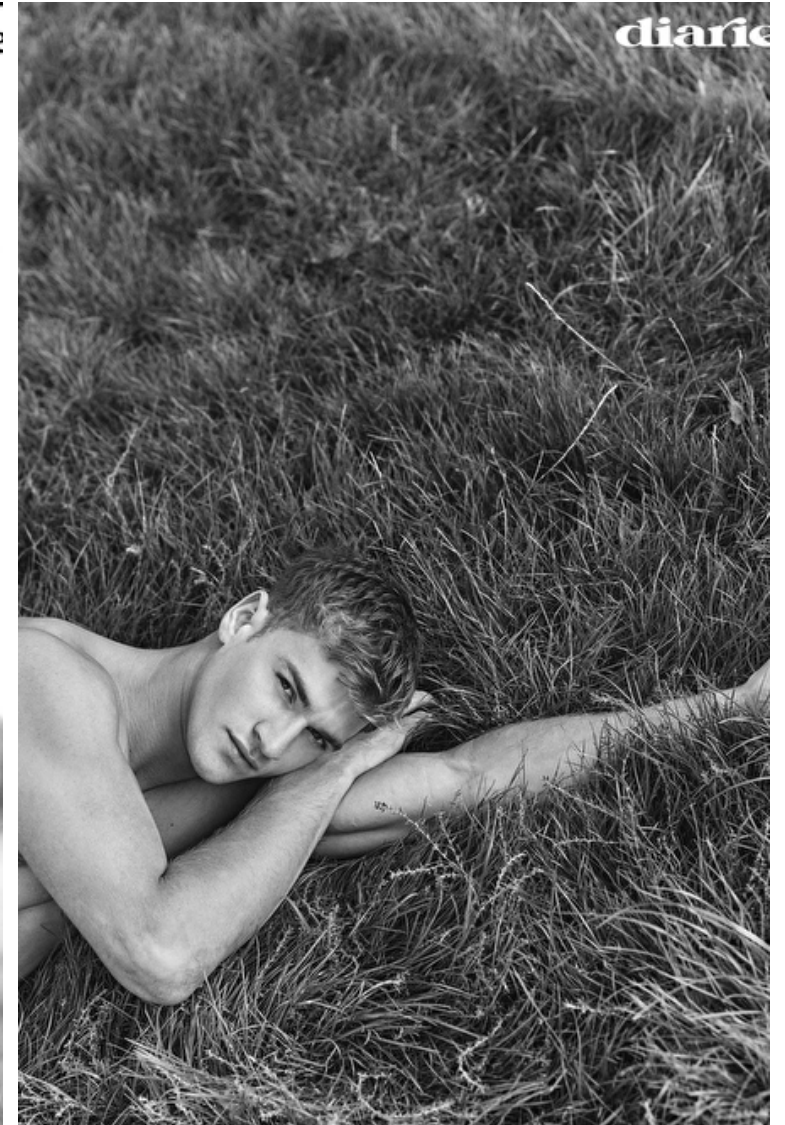

Select

MODEL MANAGEMENT

182 Rue de Rivoli, Paris, 75001, Île-de-France, France

Phone: +33 (0) 1 40 20 15 15 Email: info.paris@selectmodel.com Website: <https://selectmodel.com/>

MATTY CARRINGTON

Height 186cm / 6' 1.0"

Chest 101cm / 40"

Waist 74cm / 29"

Hips 95cm / 37.5"

Shoes EU/US/UK 44 / 11 / 9.5

Eyes Blue green

Hair Light brown

Neck 41cm / 16"

Suit size 50cm / 40"