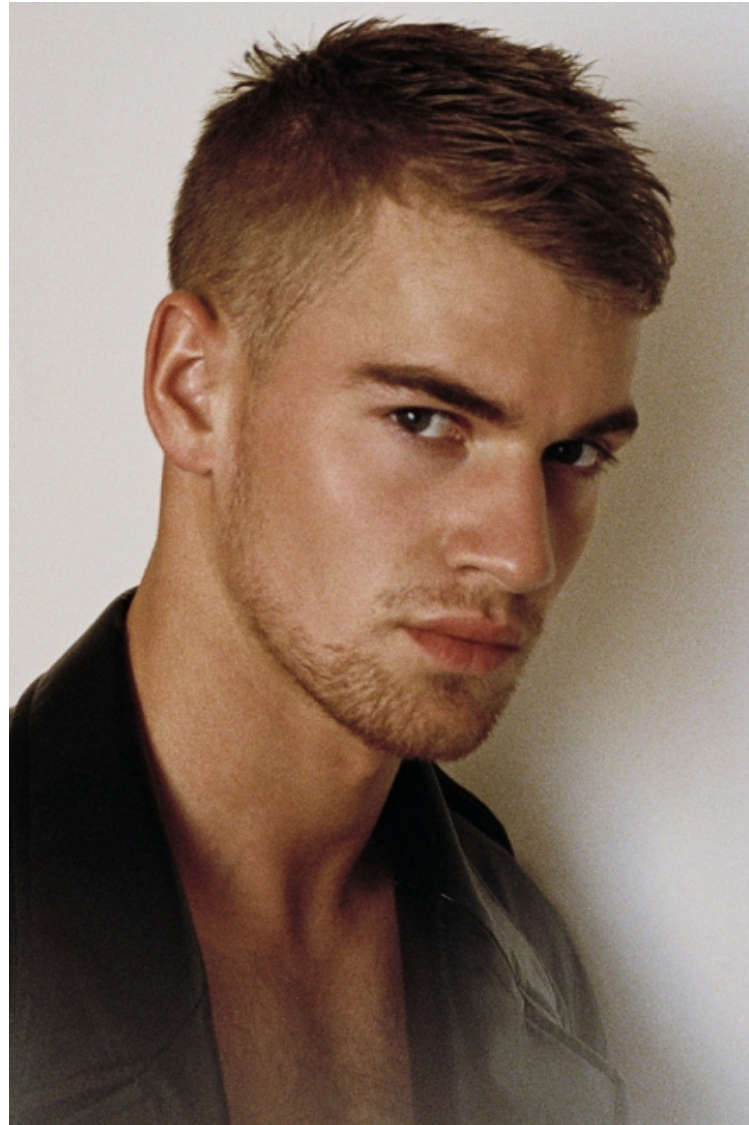

Select

MODEL MANAGEMENT

182 Rue de Rivoli, Paris, 75001, Ile-de-France, France

Phone: +33 (0) 1 40 20 15 15 Email: info.paris@selectmodel.com Website: <https://selectmodel.com/>

MATTY CARRINGTON

Height 186cm / 6' 1.0"

Chest 101cm / 40"

Waist 74cm / 29"

Hips 95cm / 37.5"

Shoes EU/US/UK 44 / 11 / 9.5

Eyes Blue green

Hair Light brown

Neck 41cm / 16"

Suit size 50cm / 40"