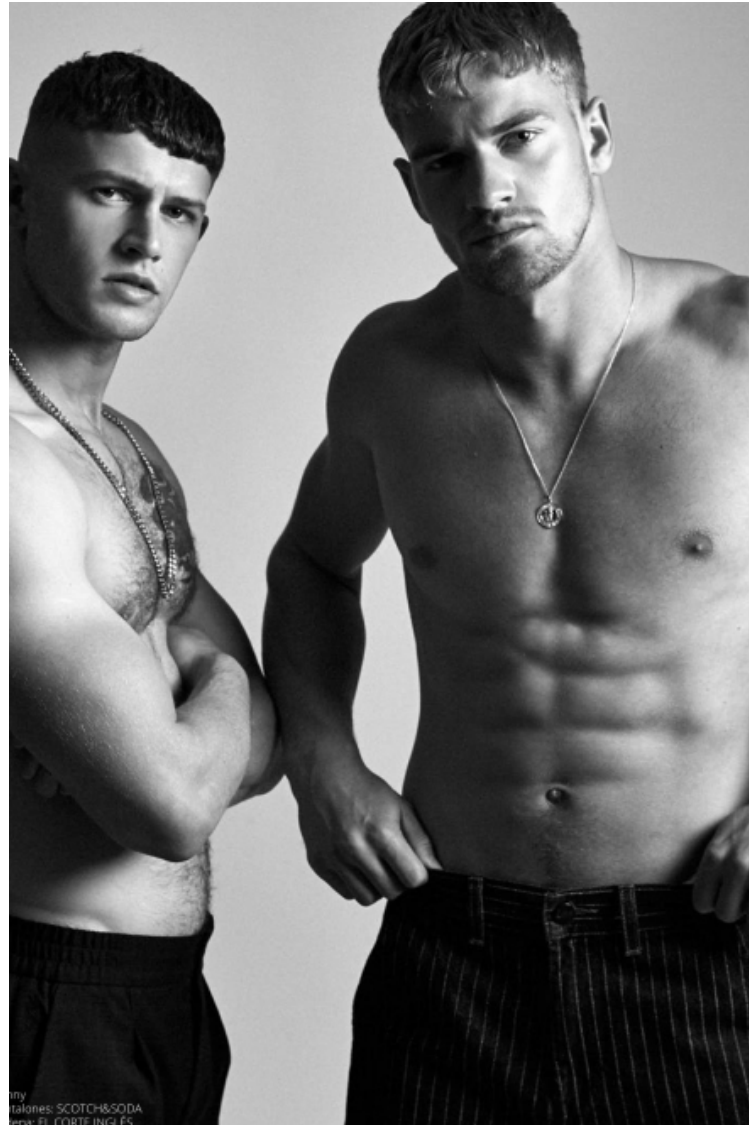

Select

MODEL MANAGEMENT

182 Rue de Rivoli, Paris, 75001, Île-de-France, France

Phone: +33 (0) 1 40 20 15 15 Email: info.paris@selectmodel.com Website: <https://selectmodel.com/>

MATTY CARRINGTON

Height 186cm / 6' 1.0"

Chest 101cm / 40"

Waist 74cm / 29"

Hips 95cm / 37.5"

Shoes EU/US/UK 44 / 11 / 9.5

Eyes Blue green

Hair Light brown

Neck 41cm / 16"

Suit size 50cm / 40"

Shirts: RAF STESMANS
Pantaloons: SCOTCH&SODA
Shoes: DR MARTENS