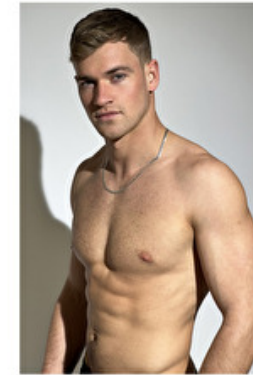

Select

MODEL MANAGEMENT

MATTY CARRINGTON

HEIGHT 186CM BUST 99CM WAIST 81CM HIPS 99CM EYES BLUE HAIR BROWN

182 RUE DE RIVOLI, 75001, PARIS
TEL: + 33 (0) 1 40 20 15 15