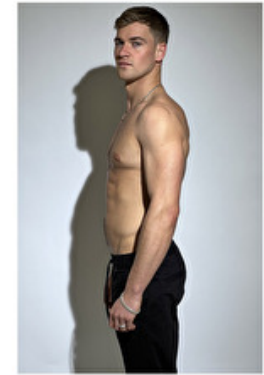

Select

MODEL MANAGEMENT

MATTY CARRINGTON

HEIGHT 186CM BUST 99CM WAIST 81CM HIPS 99CM EYES BLUE HAIR BROWN

182 RUE DE RIVOLI, 75001, PARIS
TEL: + 33 (0) 1 40 20 15 15