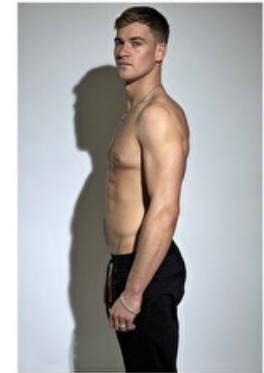

Select

MODEL MANAGEMENT

MATTY CARRINGTON

HEIGHT 186CM BUST 99CM WAIST 81CM HIPS 99CM EYES BLUE HAIR BROWN

182 RUE DE RIVOLI, 75001, PARIS
TEL: + 33 (0) 1 40 20 15 15