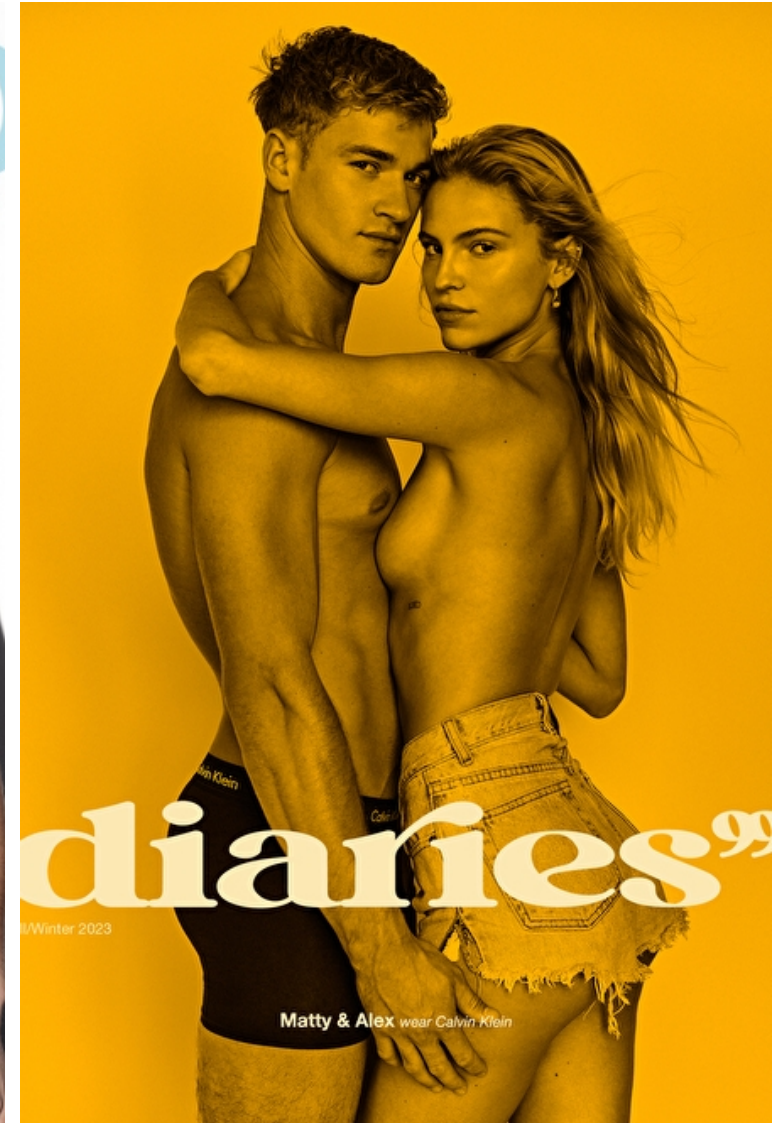

Waist 74cm / 29"

Hips 95cm / 37.5"

Shoes EU/US/UK 44 / 11 / 9.5

Eyes Blue green

Hair Light brown

Neck 41cm / 16"

Suit size 50cm / 40"

Select