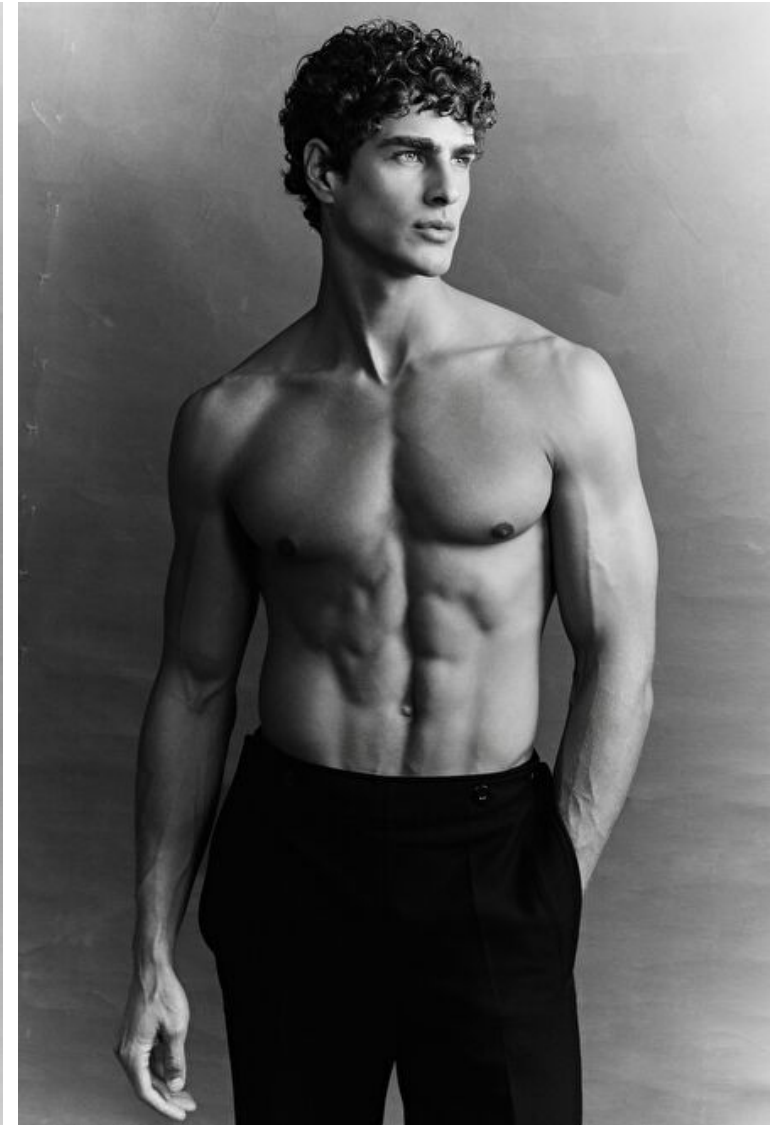

Chest 92cm / 36"

Waist 74cm / 29"

Hips 89cm / 35"

Shoes EU/US/UK 44 / 11 / 9.5

Eyes Blue

Hair Brown

Suit size 50cm / 40"

Location Hamburg / Germany