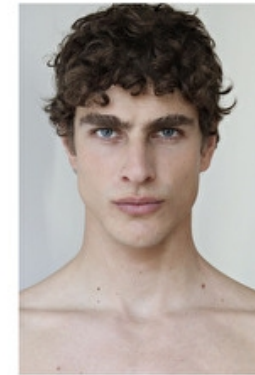

Waist 74cm / 29"

Hips 89cm / 35"

Shoes EU/US/UK 44 / 11 / 9.5

Eyes Blue

Hair Brown

Suit size 50cm / 40"

Location Hamburg / Germany

Select

MODEL MANAGEMENT

MAX M

HEIGHT 191CM BUST 92CM WAIST 74CM HIPS 89CM EYES BLUE HAIR BROWN

182 RUE DE RIVOLI 75001, PARIS
TEL : +33 (0)1 40 20 15 15