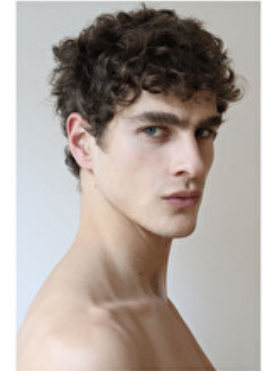

Select

MODEL MANAGEMENT

MAX M

HEIGHT 191CM BUST 92CM WAIST 74CM HIPS 89CM EYES BLUE HAIR BROWN

182 RUE DE RIVOLI 75001, PARIS
TEL : +33 (0) 1 40 20 15 15