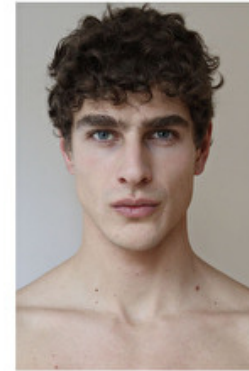

Waist 74cm / 29"

Hips 89cm / 35"

Shoes EU/US/UK 44 / 11 / 9.5

Eyes Blue

Hair Brown

Suit size 50cm / 40"

Location Hamburg / Germany

Select

MODEL MANAGEMENT

MAX M

HEIGHT 191CM BUST 92CM WAIST 74CM HIPS 89CM EYES BLUE HAIR BROWN

182 RUE DE RIVOLI 75001, PARIS
TEL : +33 (0) 1 40 20 15 15