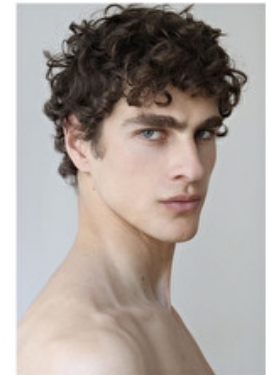

Waist 74cm / 29"

Hips 89cm / 35"

Shoes EU/US/UK 44 / 11 / 9.5

Eyes Blue

Hair Brown

Suit size 50cm / 40"

Location Hamburg / Germany

Select

MODEL MANAGEMENT

MAX M

HEIGHT 191CM BUST 92CM WAIST 74CM HIPS 89CM EYES BLUE HAIR BROWN

182 RUE DE RIVOLI 75001, PARIS
TEL : +33 (0)1 40 20 15 15