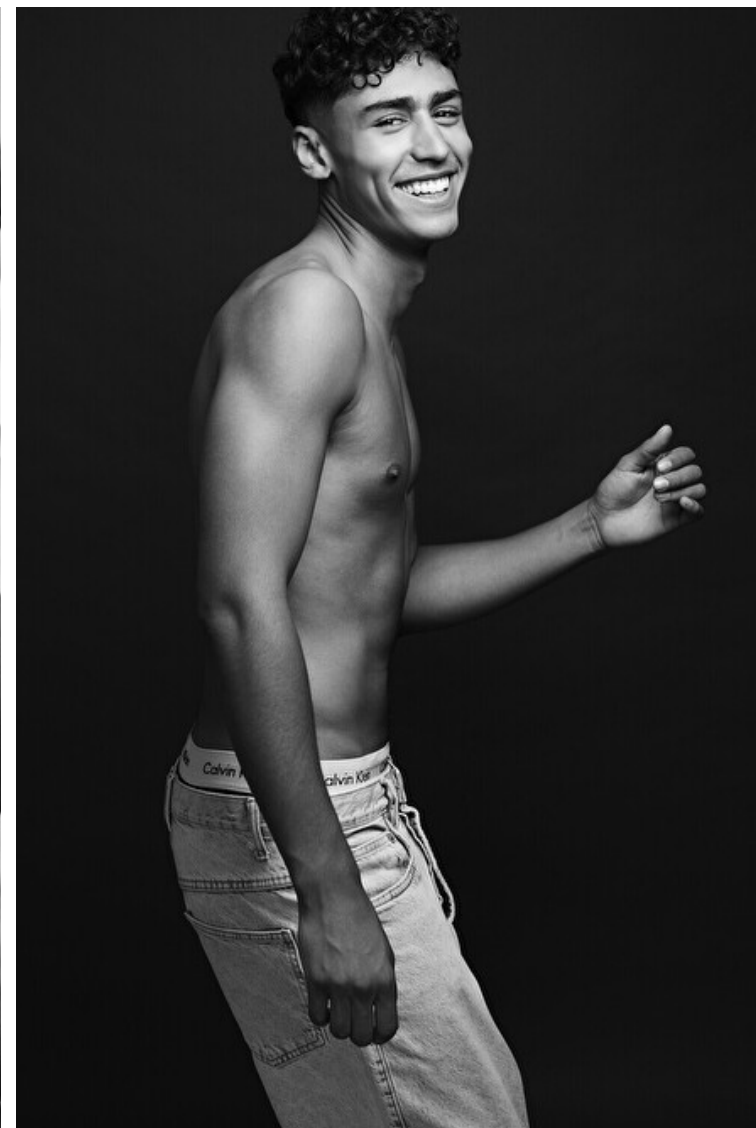

Height 187cm / 6' 1.5"

Chest 96cm / 38"

Waist 75cm / 29.5"

Hips 89cm / 35"

Shoes EU/US/UK 45 / 12 / 10.5

Eyes Dark brown

Hair Black

Suit size 46cm / 36"