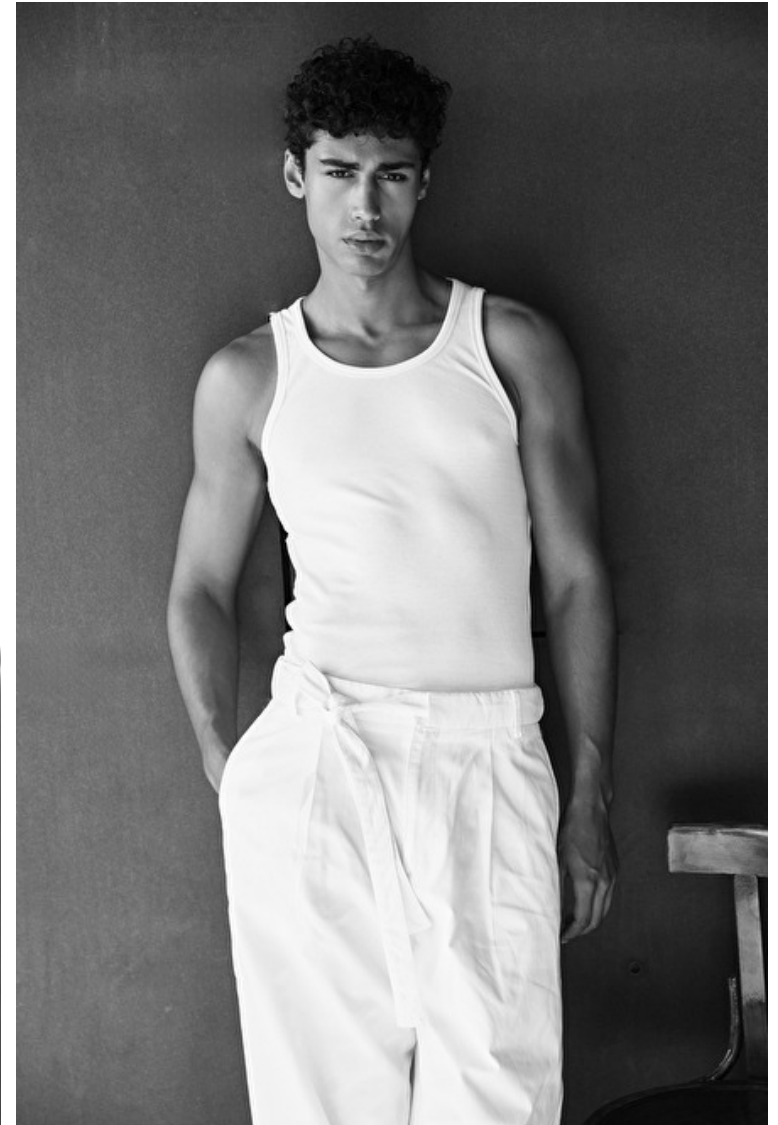

MAXIME EL HANAFI

Height 187cm / 6' 1.5"

Chest 94cm / 37"

Waist 71cm / 28"

Hips 85cm / 33.5"

Shoes EU/US/UK 45 / 12 / 10.5

Eyes Dark brown

Hair Black

Suit size 46cm / 36"

Location Lille