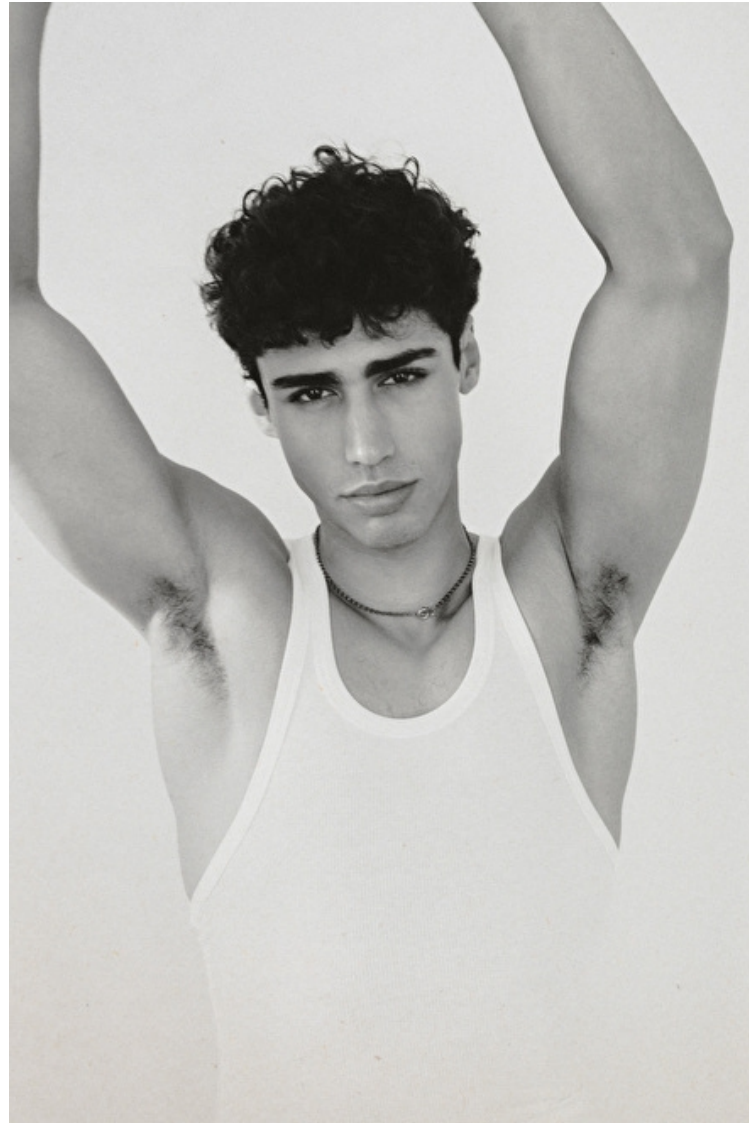

Select

MODEL MANAGEMENT

182 Rue de Rivoli, Paris, 75001, Ile-de-France, France

Phone: +33 (0) 1 40 20 15 15 Email: info.paris@selectmodel.com Website: <https://selectmodel.com/>

MAXIME EL HANAFI

Height 187cm / 6' 1.5"

Chest 94cm / 37"

Waist 71cm / 28"

Hips 85cm / 33.5"

Shoes EU/US/UK 45 / 12 / 10.5

Eyes Dark brown

Hair Black

Suit size 46cm / 36"

Location Lille