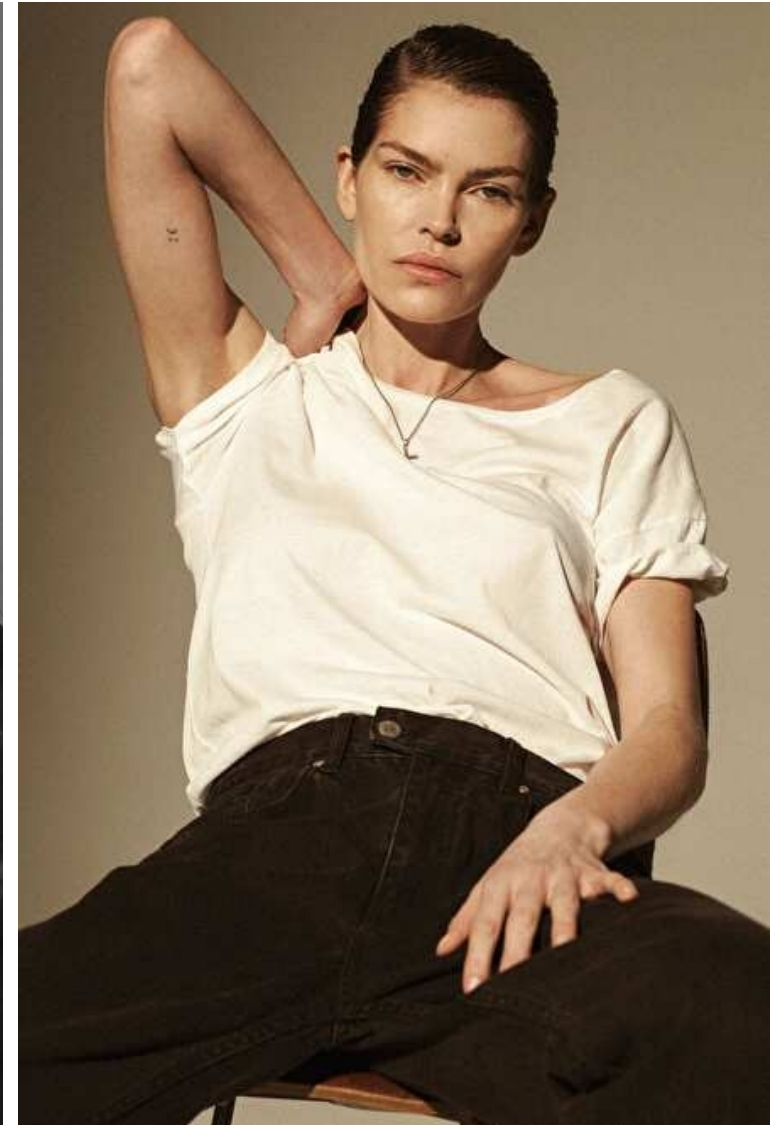

Size EU/US 36 / 6

Bust 87cm / 34.5"

Waist 61cm / 24"

Hips 86cm / 34"

Shoes EU/US/UK 38 / 7.5 / 5

Eyes Blue

Hair Blond

Select