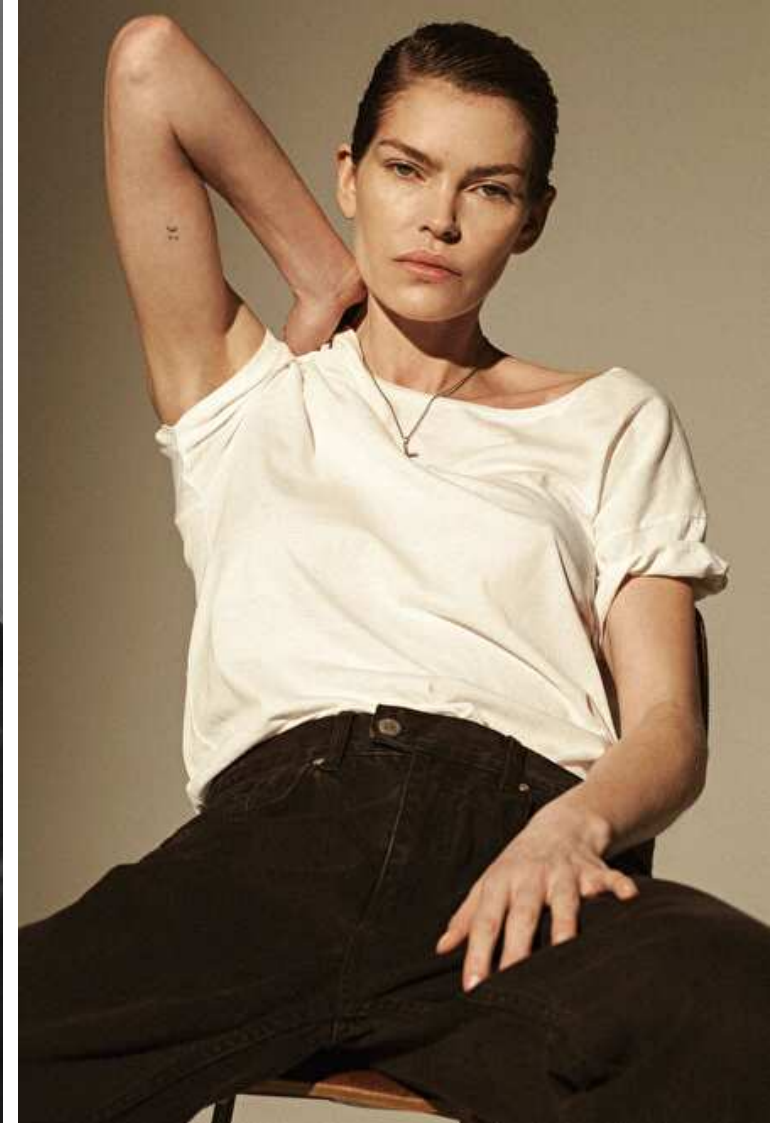

May Andersen

Height 178cm / 5' 10.0"

Size EU/US 36 / 6

Bust 87cm / 34.5"

Waist 61cm / 24"

Hips 86cm / 34"

Shoes EU/US/UK 38 / 7.5 / 5

Eyes Blue

Hair Blond