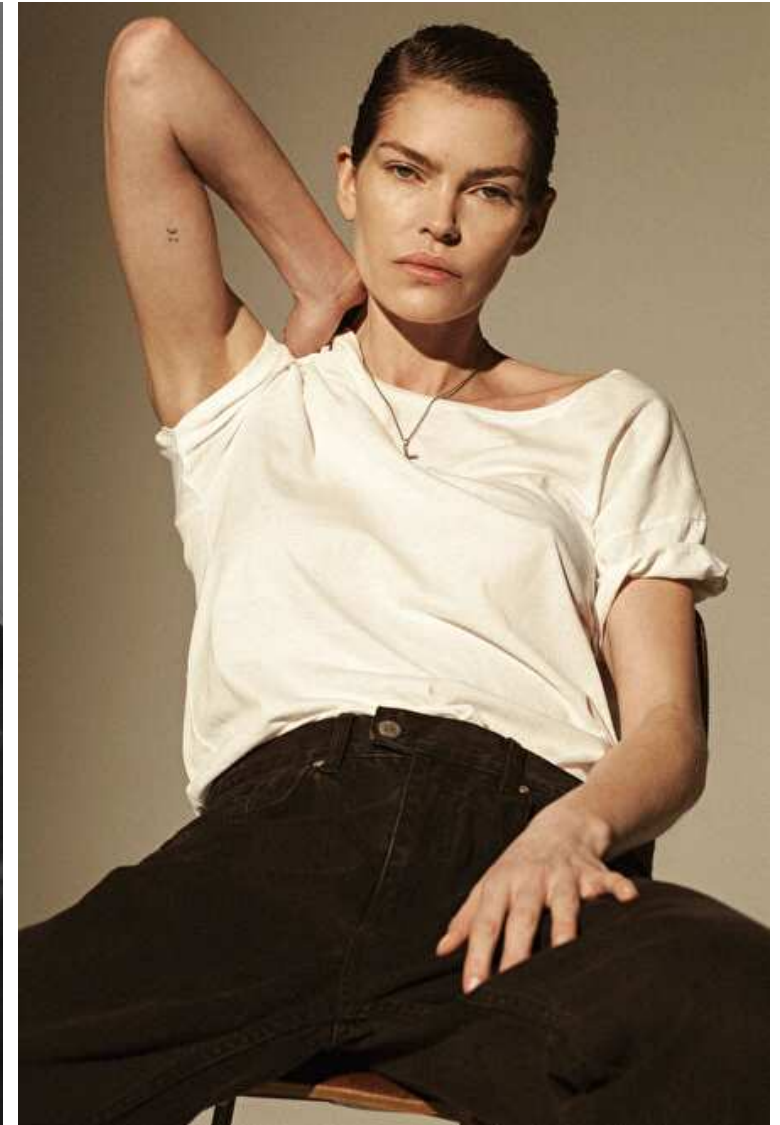

Size EU/US 36 / 6

Bust 87cm / 34.5"

Waist 61cm / 24"

Hips 86cm / 34"

Shoes EU/US/UK 38 / 7.5 / 5

Eyes Blue

Hair Blond

Select