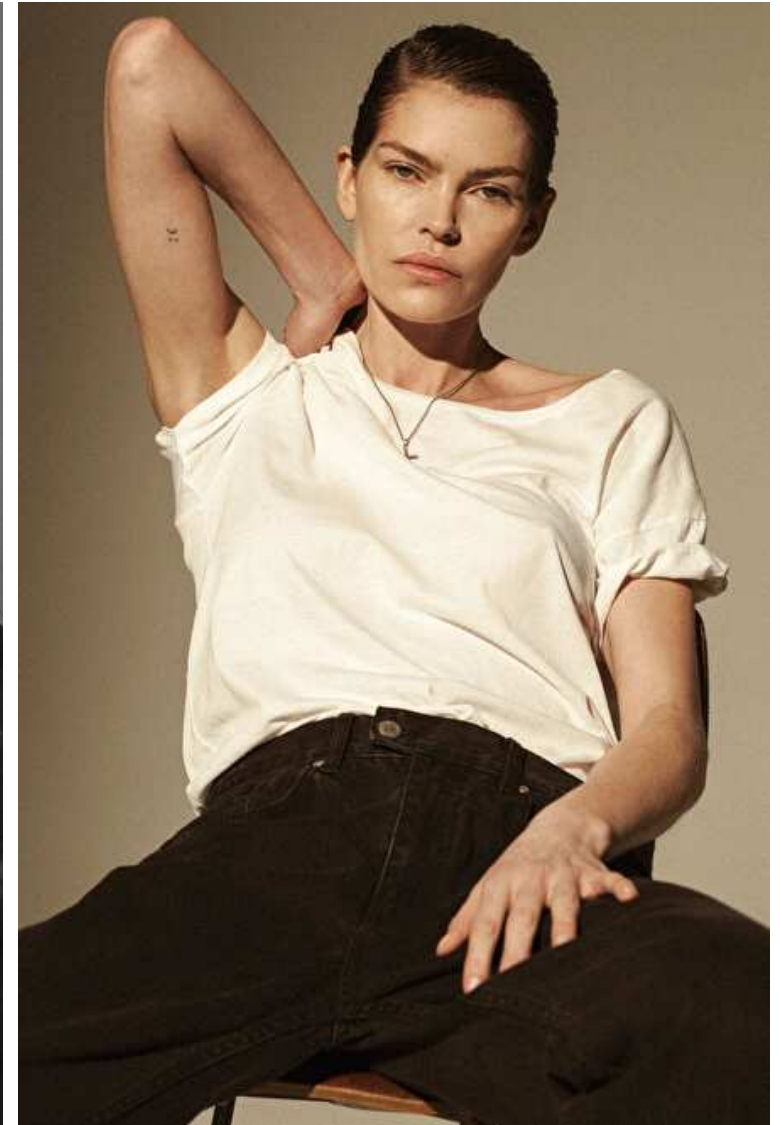

May Andersen

Height 178cm / 5' 10.0"

Size EU/US 36 / 6

Bust 87cm / 34.5"

Waist 61cm / 24"

Hips 86cm / 34"

Shoes EU/US/UK 38 / 7.5 / 5

Eyes Blue

Hair Blond