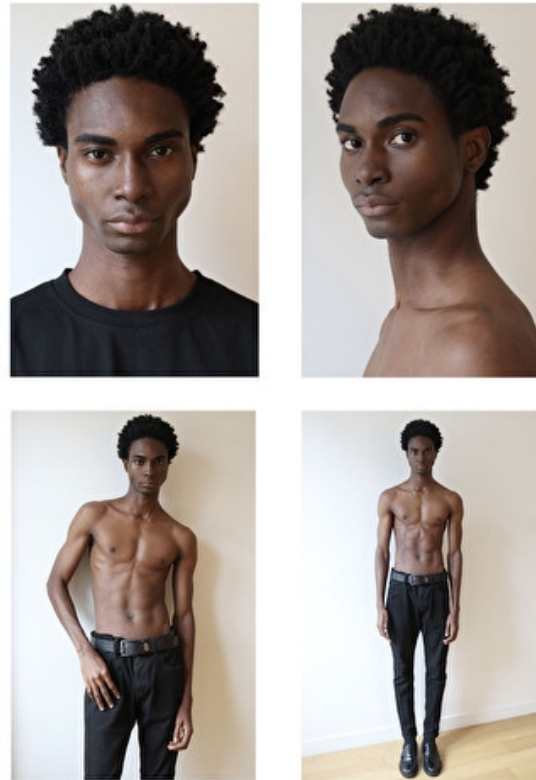

Select

MODEL MANAGEMENT

182 Rue de Rivoli, Paris, 75001, Ile-de-France, France

Phone: +33 (0) 1 40 20 15 15 Email: info.paris@selectmodel.com Website: <https://selectmodel.com/>

MAYAH

Select

MODEL MANAGEMENT

Height 188cm / 6' 2.0"

Chest 81cm / 32"

Waist 67cm / 26.5"

Hips 86cm / 34"

Shoes EU/US/UK 44 / 11 / 9.5

Eyes Brown

Hair Black

Suit size 48cm / 38"

Location PORTHARCOURT

MAYAH

HEIGHT 188CM BUST 81CM WAIST 67CM HIPS 86CM EYES BROWN HAIR BLACK

182 RUE DE RIVOLI 75001, PARIS
TEL : +33 (0) 1 40 20 15 15