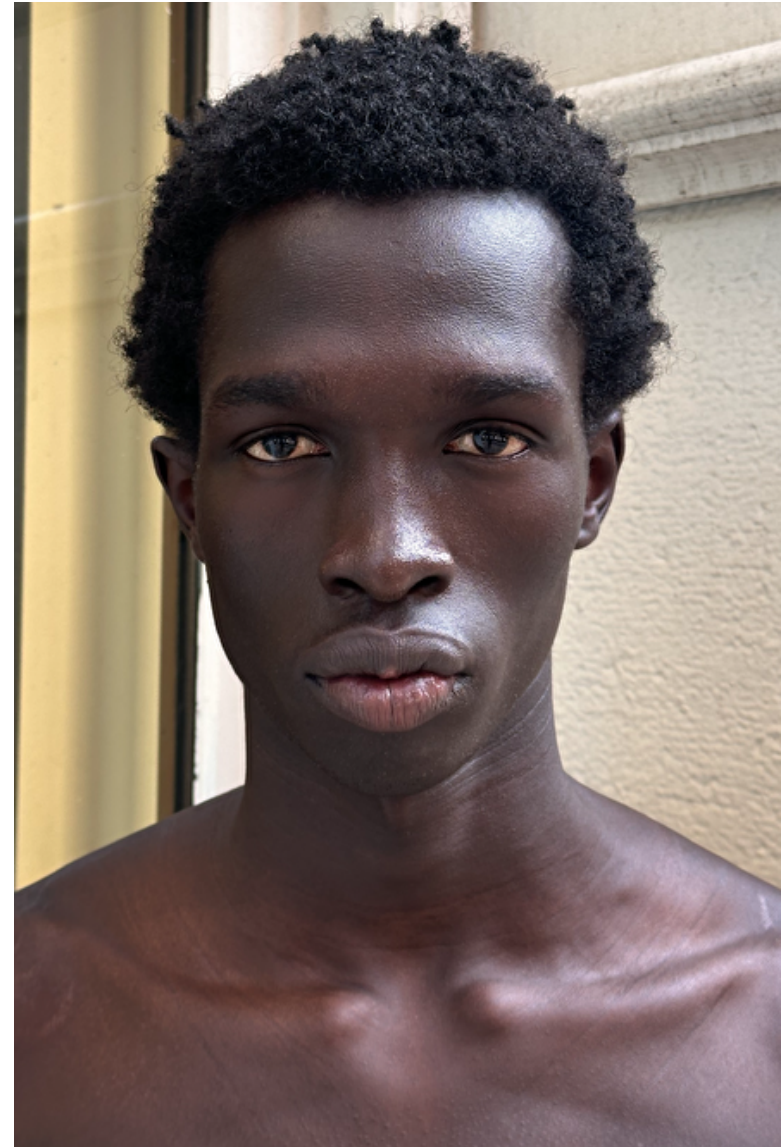

MEADI OJULU

Height 186cm / 6' 1.0"

Chest 76cm / 30"

Waist 64cm / 25"

Hips 81cm / 32"

Shoes EU/US/UK 43 / 10.5 / 9

Eyes Brown

Hair Black

Suit size 46cm / 36"

Location Saint Cloud, Minnesota