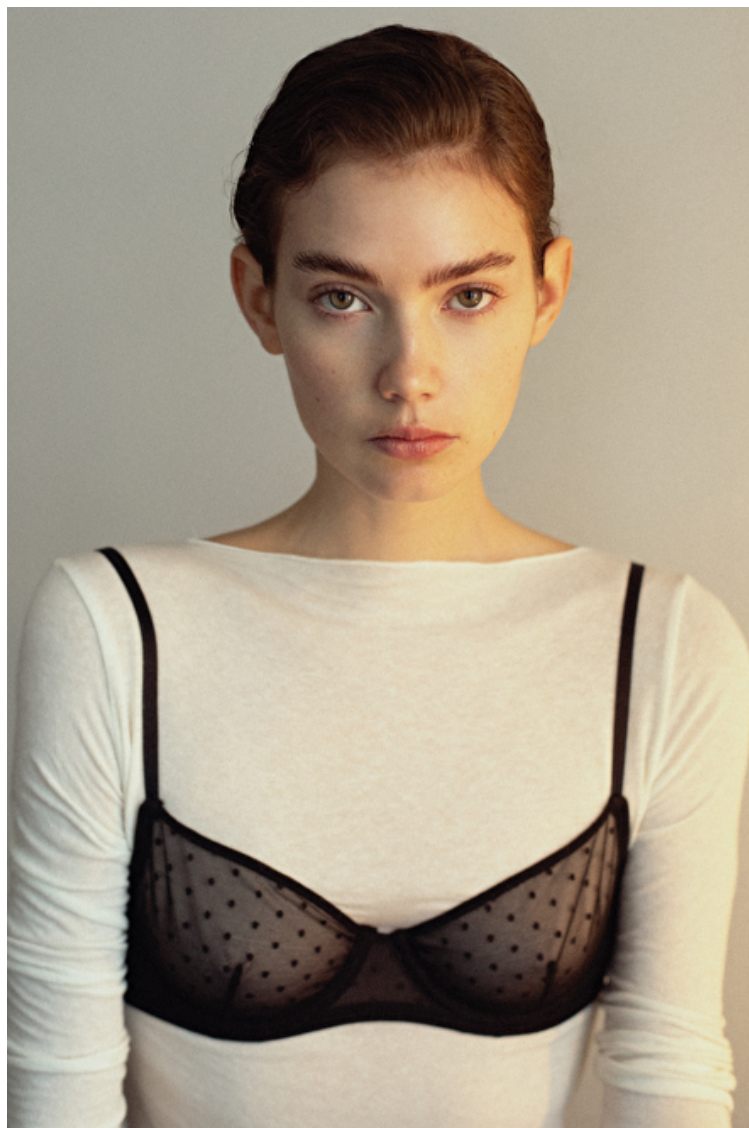

Select

MODEL MANAGEMENT

182 Rue de Rivoli, Paris, 75001, Ile-de-France, France

Phone: +33 (0) 1 40 20 15 15 Email: info.paris@selectmodel.com Website: <https://selectmodel.com/>

Megan Devine

Height 177cm / 5' 9.5"

Bust 82cm / 32.5"

Waist 62cm / 24.5"

Hips 90cm / 35.5"

Eyes Green

Hair Brown

Cup B