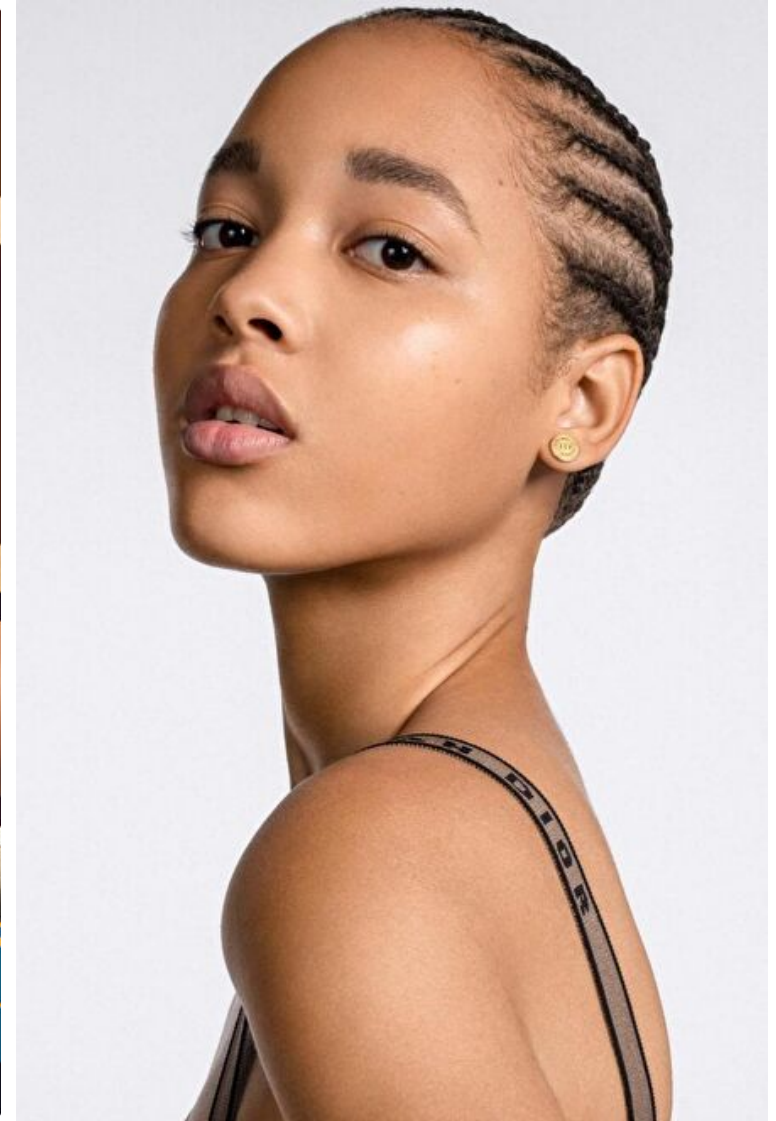

Select

MODEL MANAGEMENT

182 Rue de Rivoli, Paris, 75001, Ile-de-France, France

Phone: +33 (0) 1 40 20 15 15 Email: info.paris@selectmodel.com Website: <https://selectmodel.com/>

Sculy MEJIA

Height 179cm / 5' 10.5"

Bust 78cm / 30.5"

Waist 61cm / 24"

Hips 91cm / 36"

Shoes EU/US/UK 40 / 9 / 7

Eyes Brown

Hair Brown