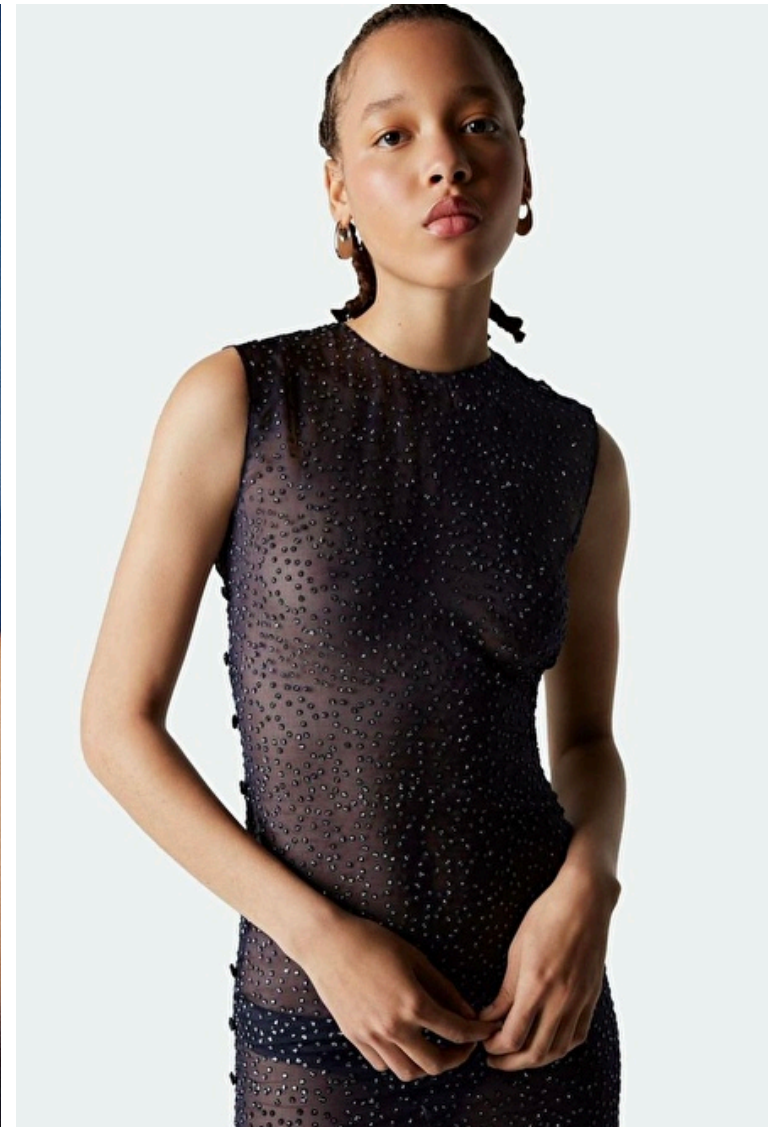

Select

MODEL MANAGEMENT

182 Rue de Rivoli, Paris, 75001, Île-de-France, France

Phone: +33 (0) 1 40 20 15 15 Email: info.paris@selectmodel.com Website: <https://selectmodel.com/>

Sculy MEJIA

Height 179cm / 5' 10.5"

Bust 76cm / 30"

Waist 59cm / 23"

Hips 88cm / 34.5"

Shoes EU/US/UK 40 / 9 / 7

Eyes Brown

Hair Brown