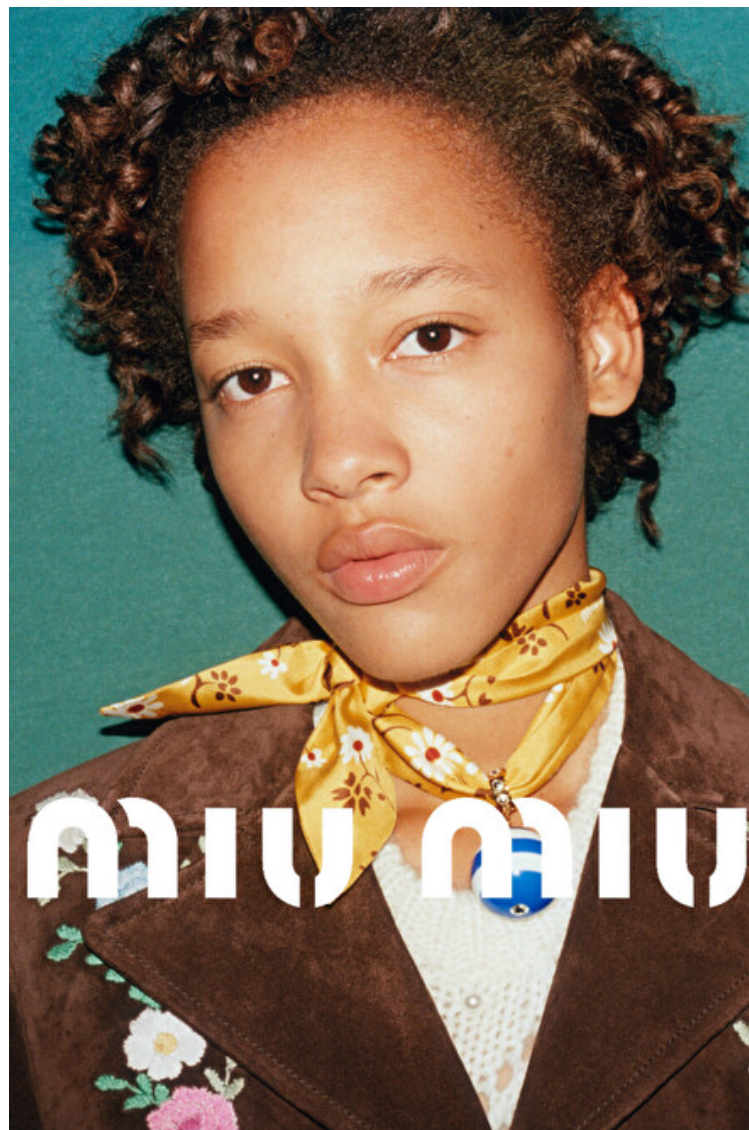

Height 179cm / 5' 10.5"

Bust 76cm / 30"

Waist 59cm / 23"

Hips 88cm / 34.5"

Shoes EU/US/UK 40 / 9 / 7

Eyes Brown

Hair Brown

Select