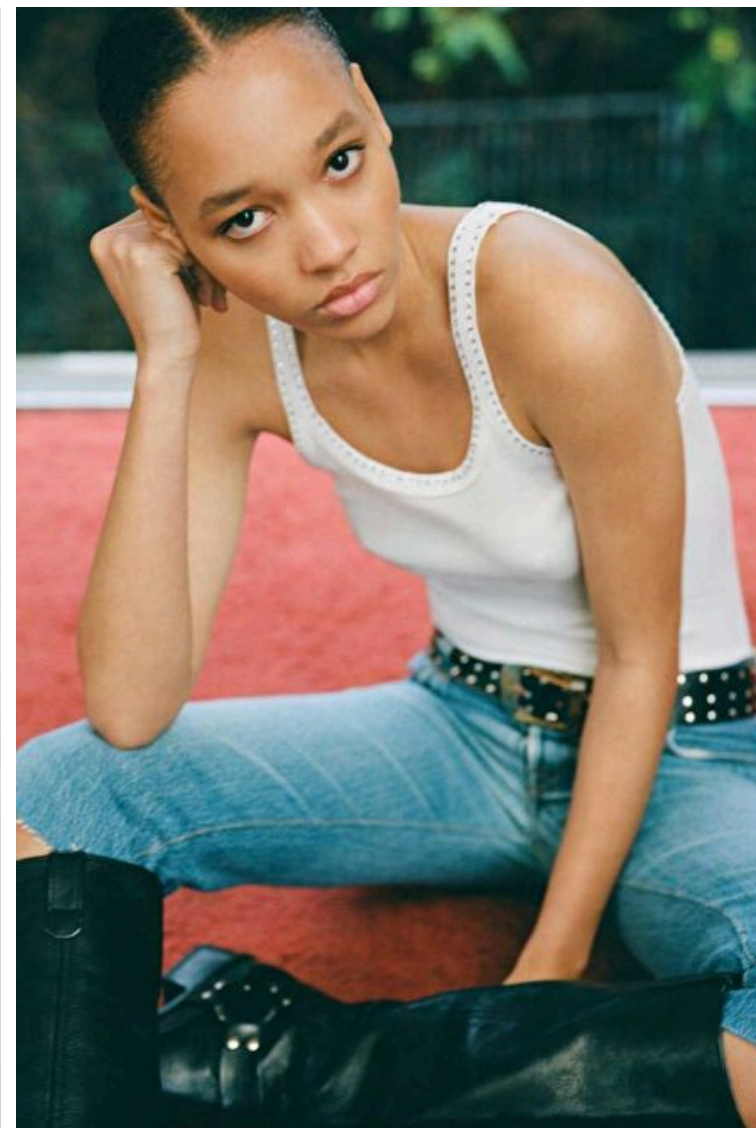

Height 179cm / 5' 10.5"

Bust 78cm / 30.5"

Waist 61cm / 24"

Hips 91cm / 36"

Shoes EU/US/UK 40 / 9 / 7

Eyes Brown

Hair Brown

Select