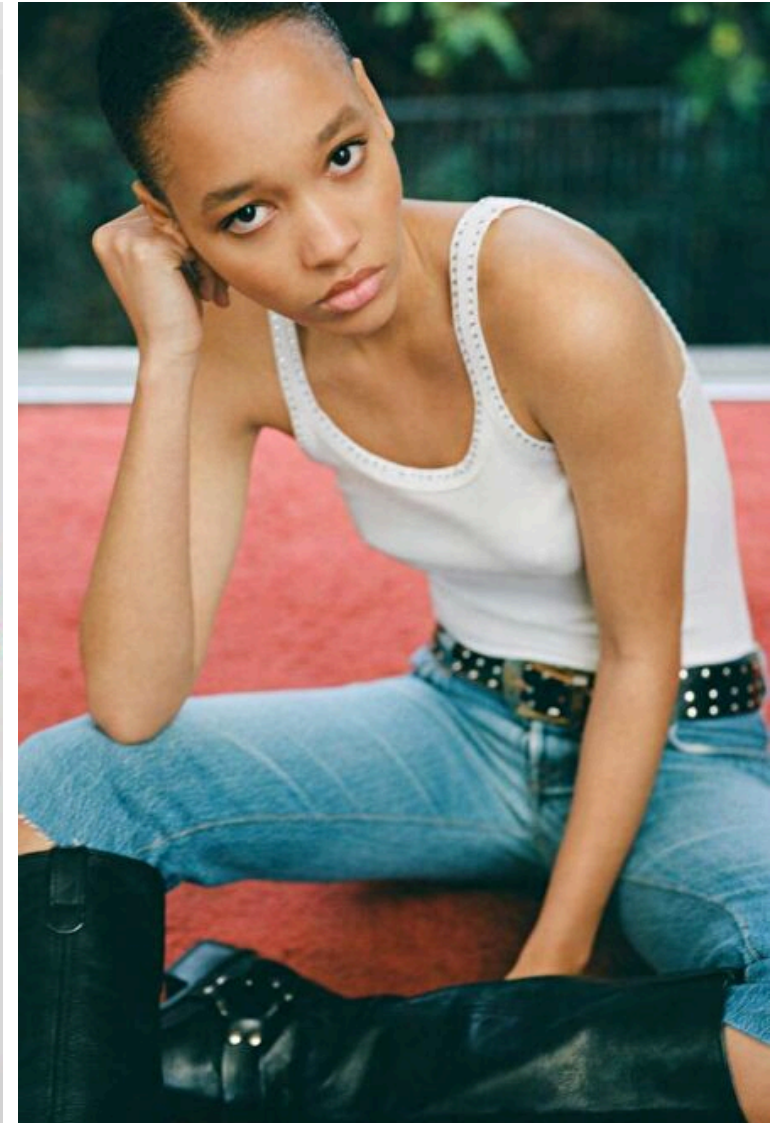

Waist 59cm / 23"

Hips 88cm / 34.5"

Shoes EU/US/UK 40 / 9 / 7

Eyes Brown

Hair Brown

Select

MODEL MANAGEMENT

182 Rue de Rivoli, Paris, 75001, Île-de-France, France