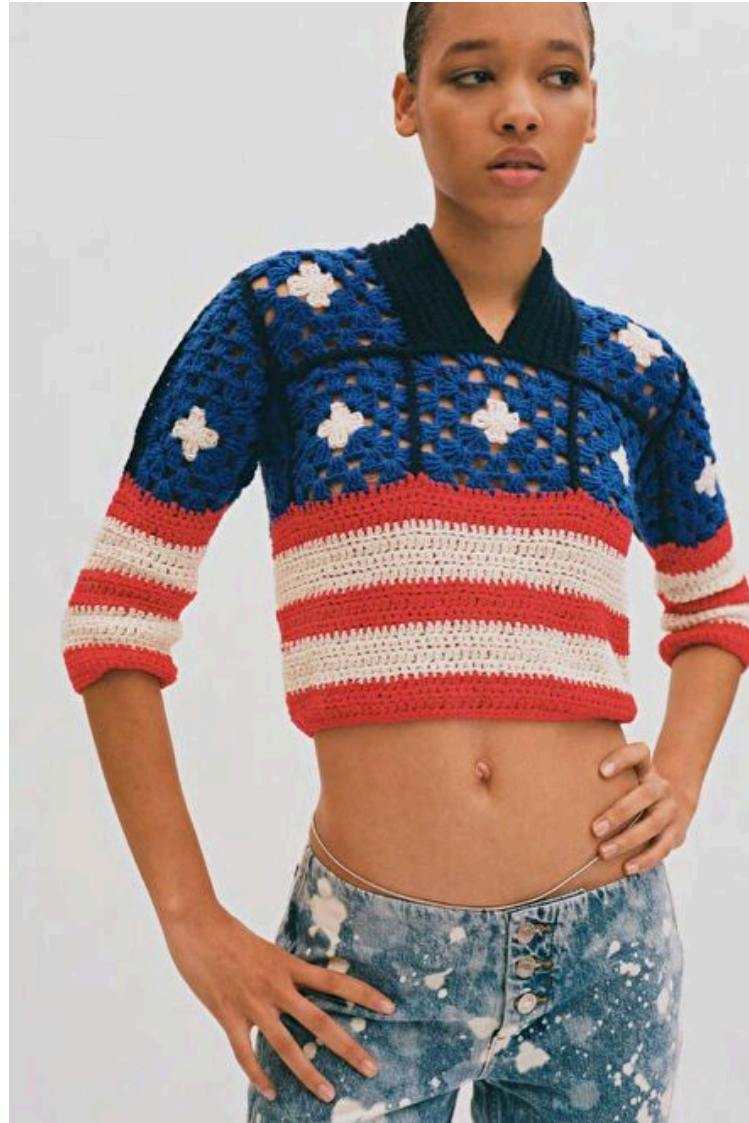

Sculy MEJIA

Height 179cm / 5' 10.5"

Bust 76cm / 30"

Waist 59cm / 23"

Hips 88cm / 34.5"

Shoes EU/US/UK 40 / 9 / 7

Eyes Brown

Hair Brown