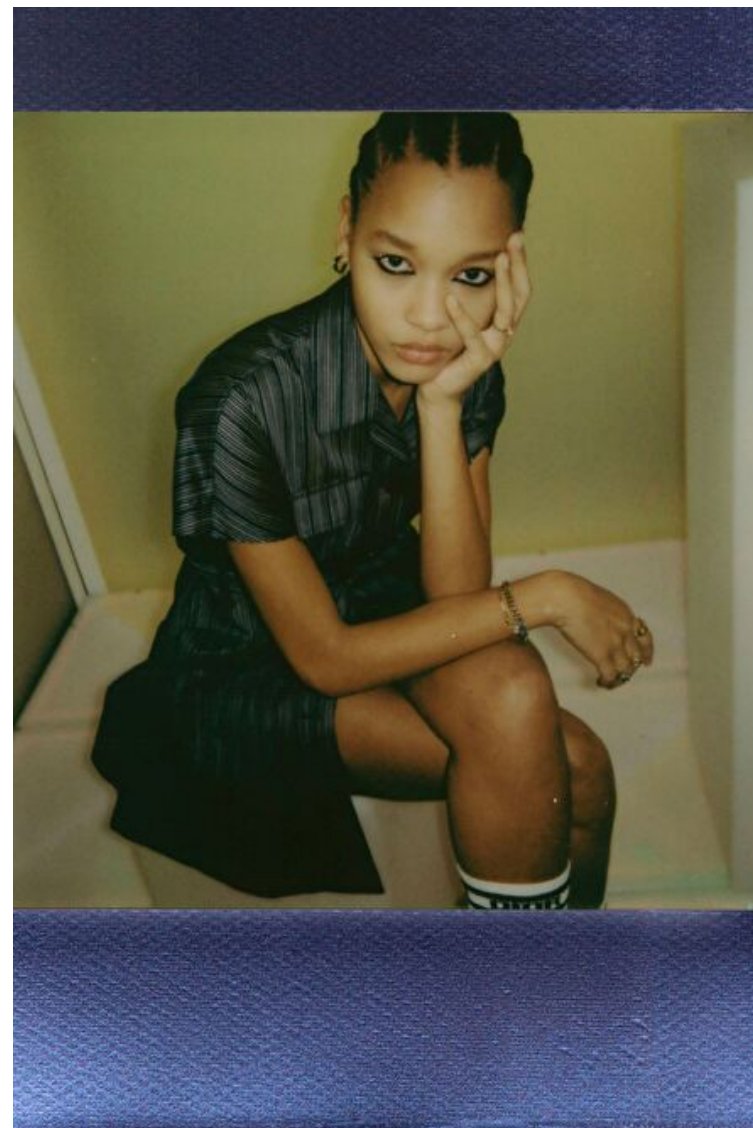

Height 179cm / 5' 10.5"

Bust 76cm / 30"

Waist 59cm / 23"

Hips 88cm / 34.5"

Shoes EU/US/UK 40 / 9 / 7

Eyes Brown

Hair Brown

Select