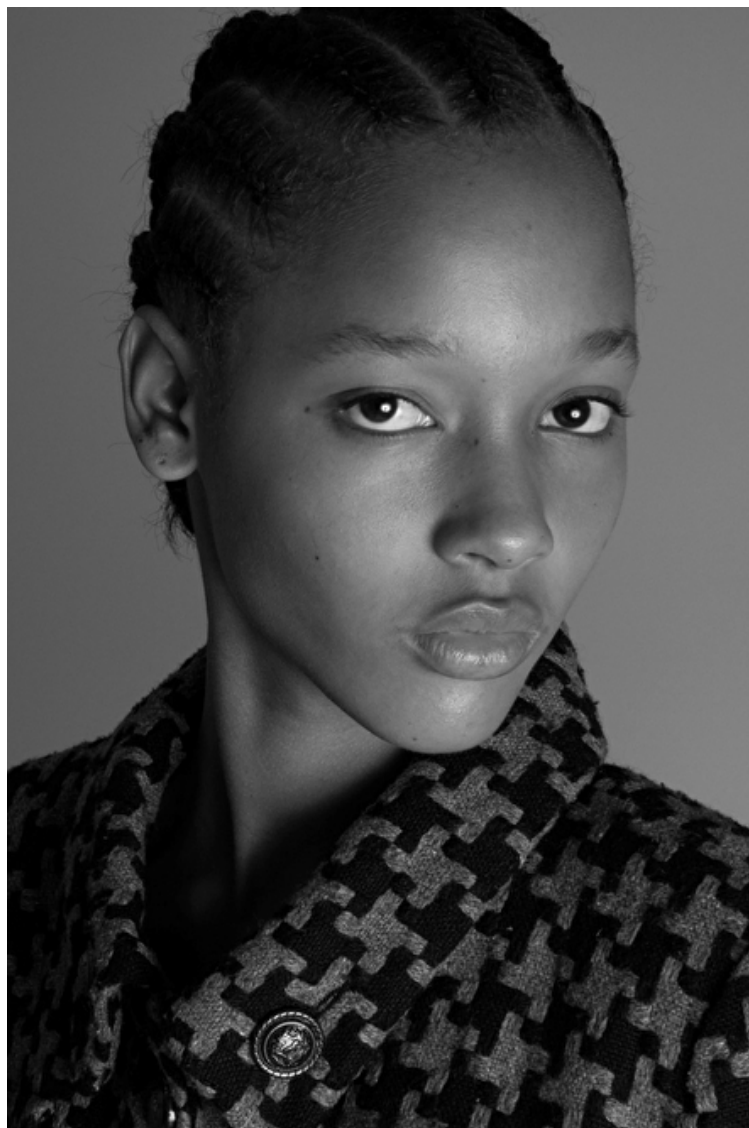

Height 179cm / 5' 10.5"

Bust 76cm / 30"

Waist 59cm / 23"

Hips 88cm / 34.5"

Shoes EU/US/UK 40 / 9 / 7

Eyes Brown

Hair Brown

Select