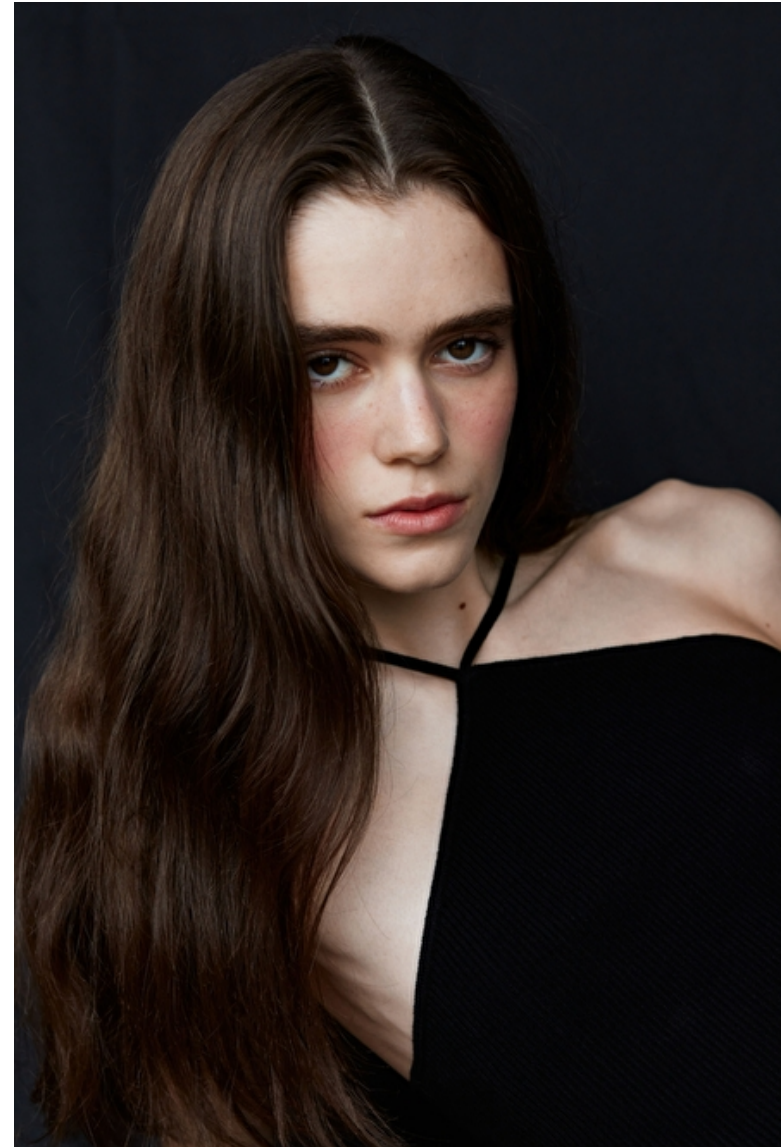

Melissa McConnachie

Height 179cm / 5' 10.5"

Bust 77cm / 30.5"

Waist 62cm / 24.5"

Hips 86cm / 34"

Shoes EU/US/UK 41 / 9.5 / 8

Eyes Brown

Hair Brown

Cup B

Melissa McConnachie

Height 179cm / 5' 10.5"

Bust 77cm / 30.5"

Waist 62cm / 24.5"

Hips 86cm / 34"

Shoes EU/US/UK 41 / 9.5 / 8

Eyes Brown