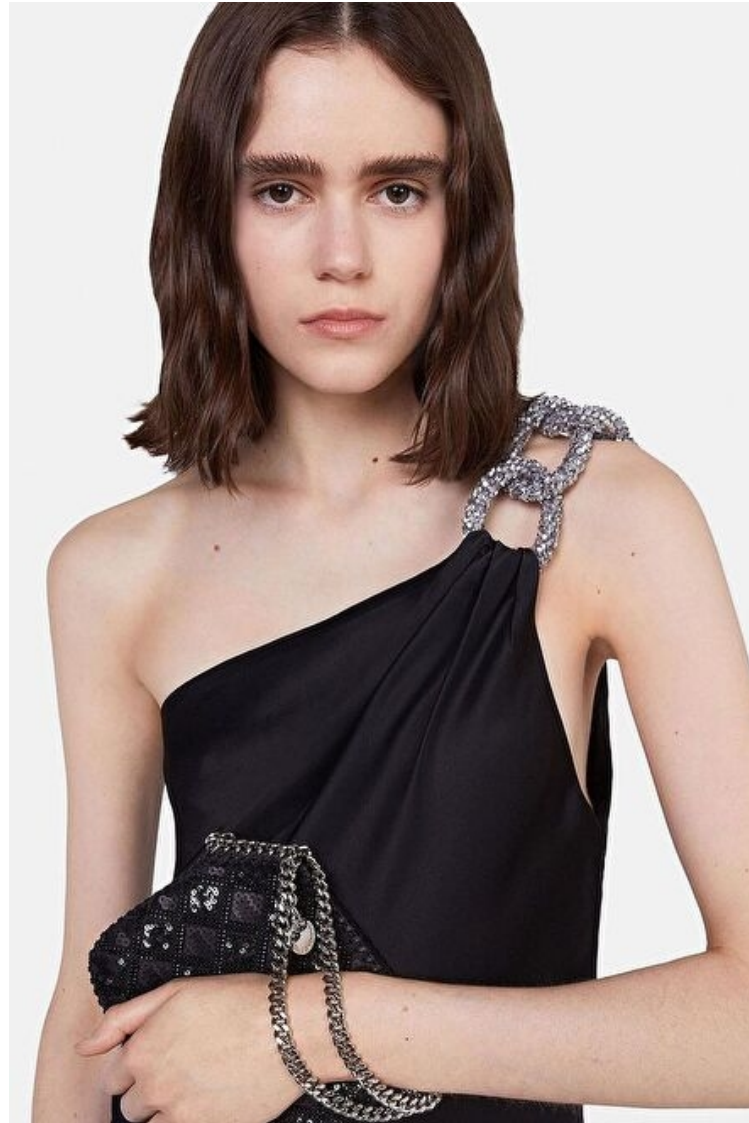

Bust 77cm / 30.5"

Waist 62cm / 24.5"

Hips 86cm / 34"

Shoes EU/US/UK 41 / 9.5 / 8

Eyes Brown

Hair Brown

Cup B

Select