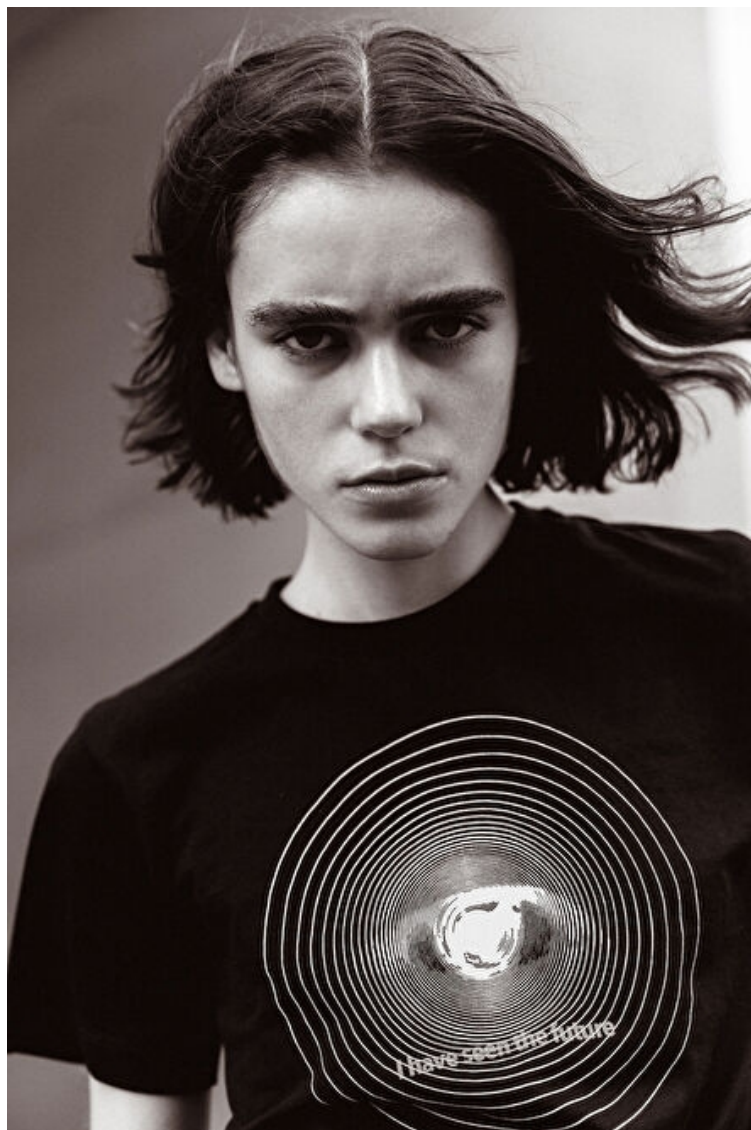

Height 179cm / 5' 10.5"

Bust 77cm / 30.5"

Waist 62cm / 24.5"

Hips 86cm / 34"

Shoes EU/US/UK 41 / 9.5 / 8

Eyes Brown

Hair Brown

Cup B