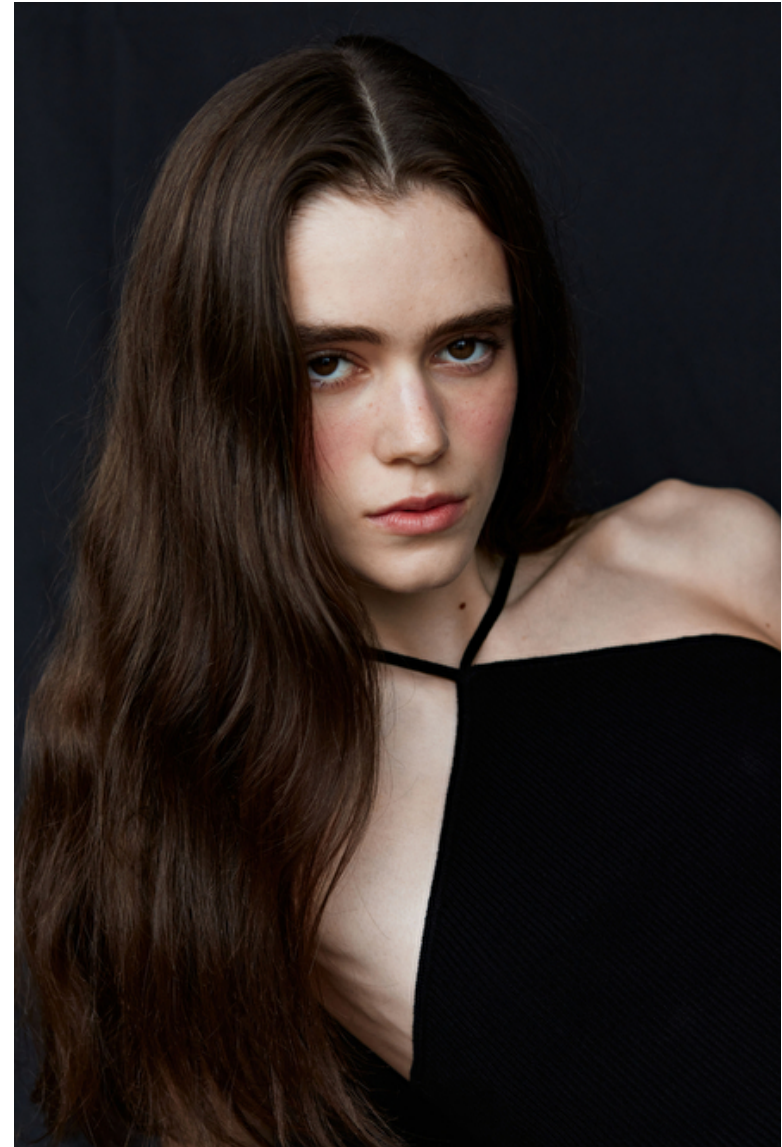

Melissa McConnachie

Height 179cm / 5' 10.5"

Bust 77cm / 30.5"

Waist 62cm / 24.5"

Hips 86cm / 34"

Shoes EU/US/UK 41 / 9.5 / 8

Eyes Brown

Hair Brown

Cup B

Melissa McConnachie

Height 179cm / 5' 10.5"

Bust 77cm / 30.5"

Waist 62cm / 24.5"

Hips 86cm / 34"

Shoes EU/US/UK 41 / 9.5 / 8

Eyes Brown