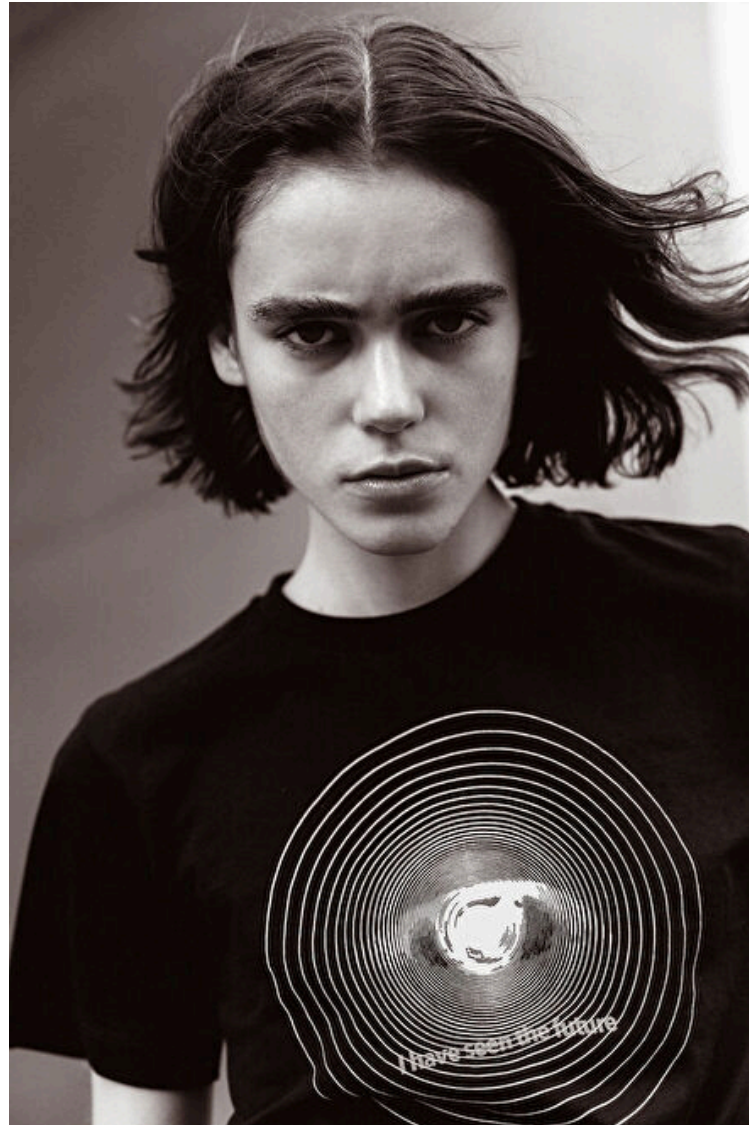

Height 179cm / 5' 10.5"

Bust 77cm / 30.5"

Waist 62cm / 24.5"

Hips 86cm / 34"

Shoes EU/US/UK 41 / 9.5 / 8

Eyes Brown

Hair Brown

Cup B