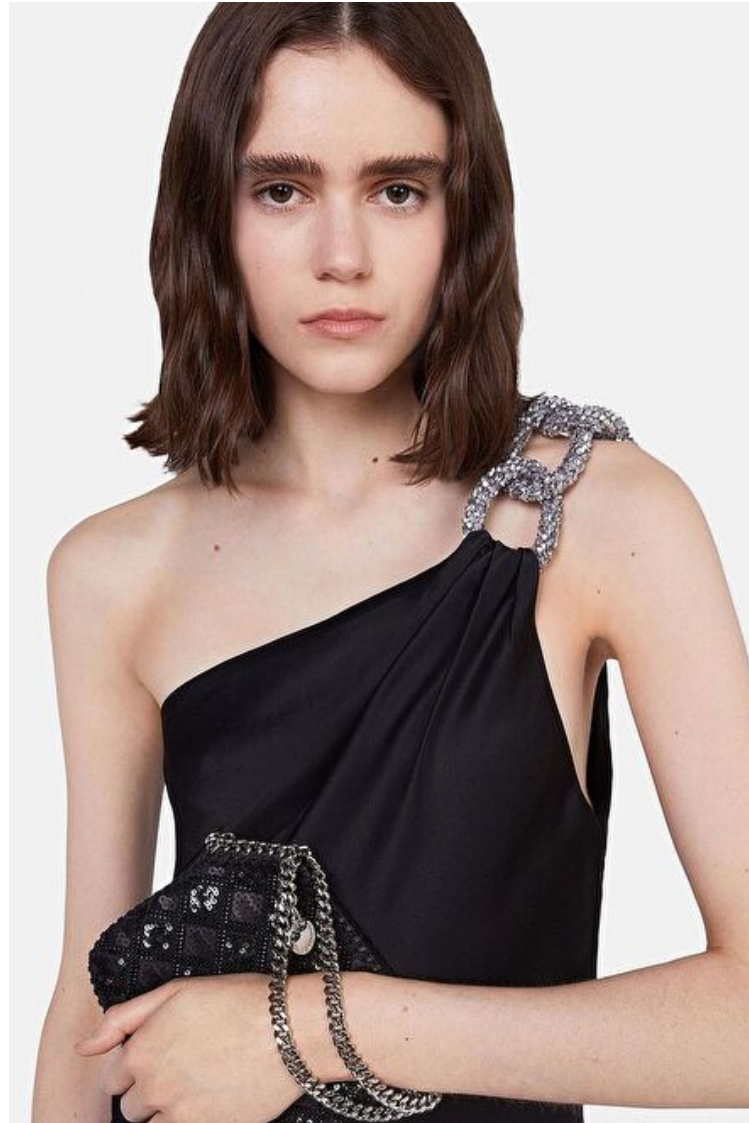

Bust 77cm / 30.5"

Waist 62cm / 24.5"

Hips 86cm / 34"

Shoes EU/US/UK 41 / 9.5 / 8

Eyes Brown

Hair Brown

Cup B

Select