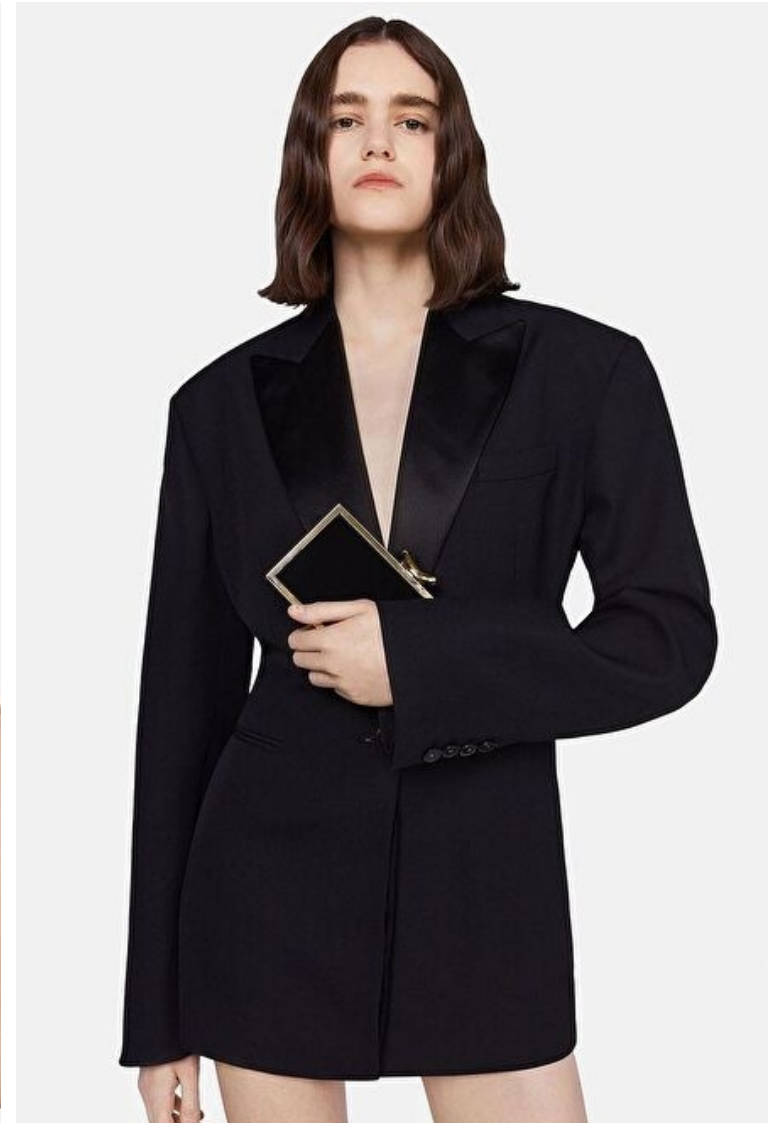

Bust 77cm / 30.5"

Waist 62cm / 24.5"

Hips 86cm / 34"

Shoes EU/US/UK 41 / 9.5 / 8

Eyes Brown

Hair Brown

Cup B

Select