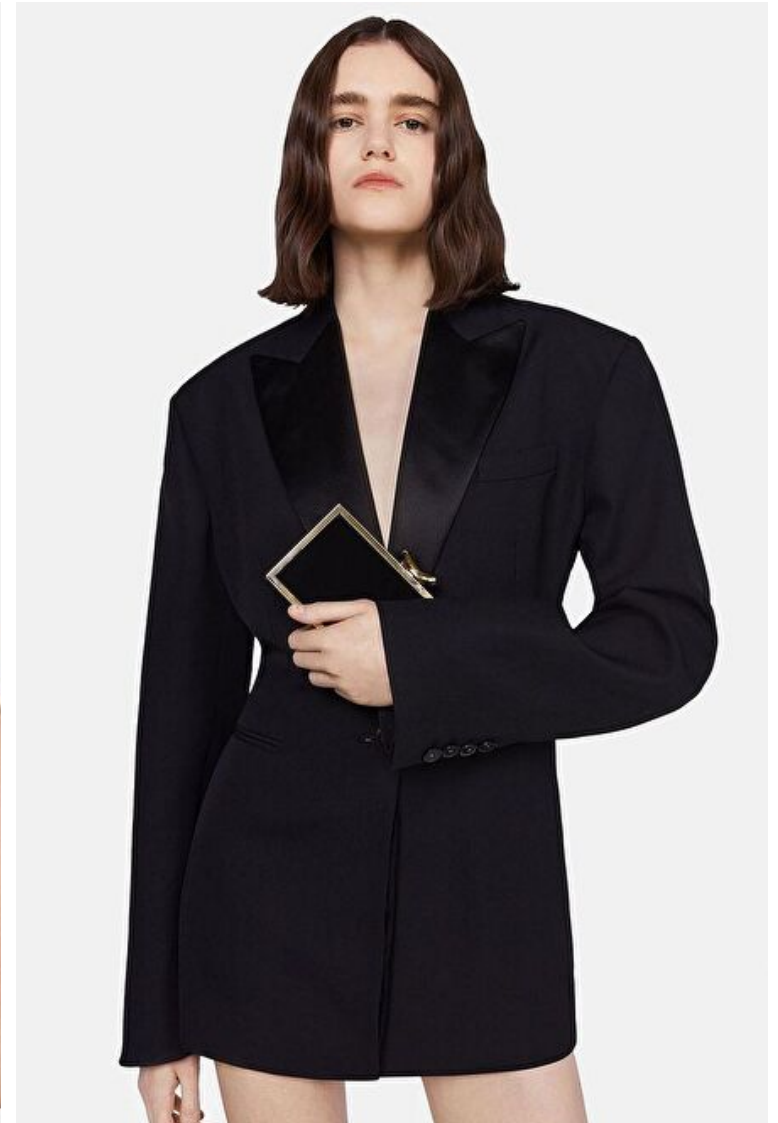

Bust 77cm / 30.5"

Waist 62cm / 24.5"

Hips 86cm / 34"

Shoes EU/US/UK 41 / 9.5 / 8

Eyes Brown

Hair Brown

Cup B

Select