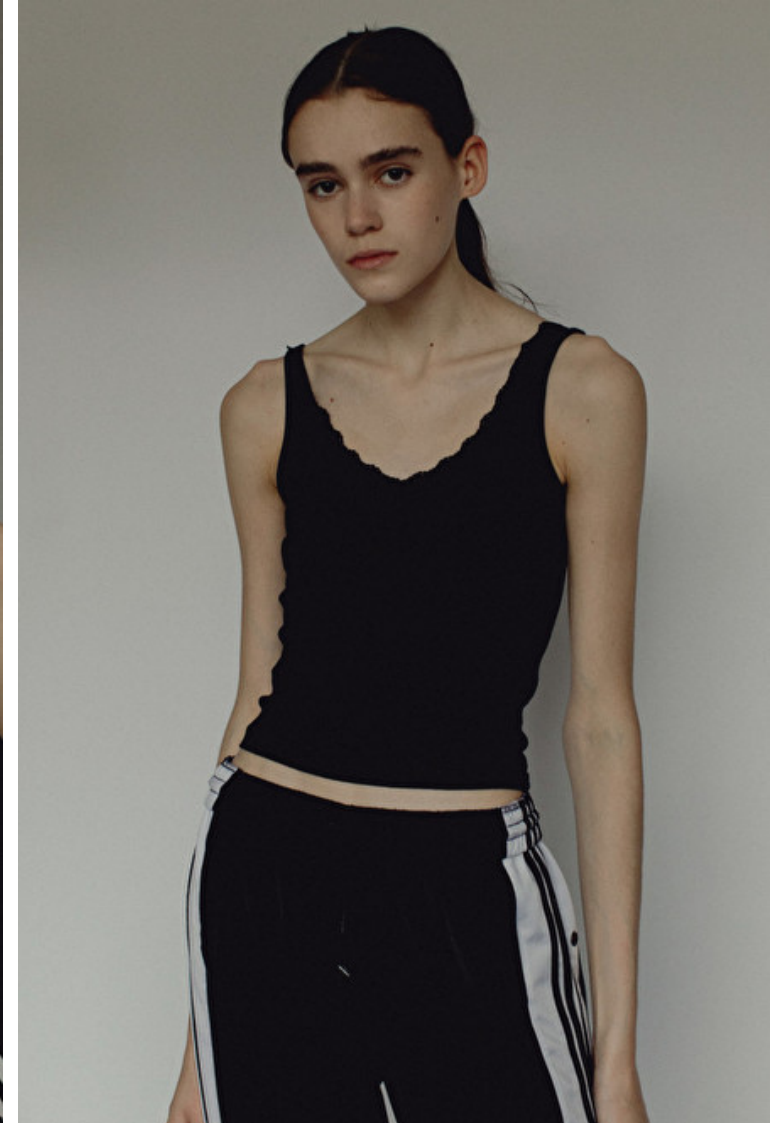

Bust 77cm / 30.5"

Waist 62cm / 24.5"

Hips 86cm / 34"

Shoes EU/US/UK 41 / 9.5 / 8

Eyes Brown

Hair Brown

Cup B

Melissa McConnachie