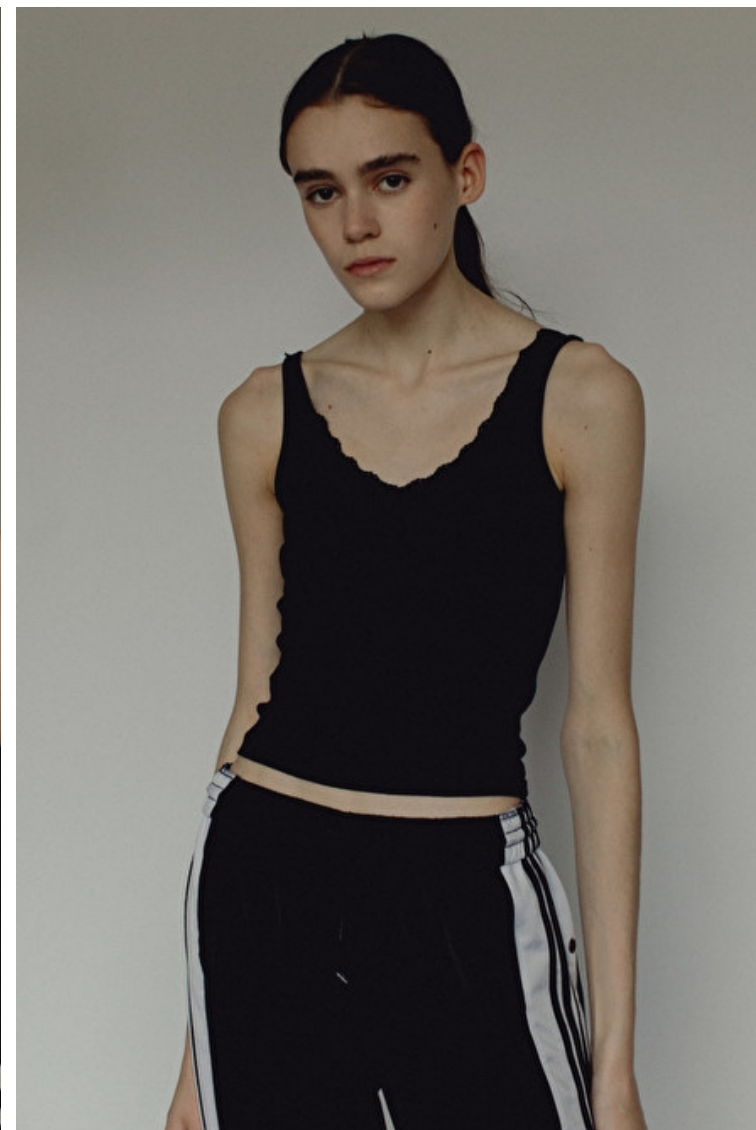

Bust 77cm / 30.5"

Waist 62cm / 24.5"

Hips 86cm / 34"

Shoes EU/US/UK 41 / 9.5 / 8

Eyes Brown

Hair Brown

Cup B

Melissa McConnachie