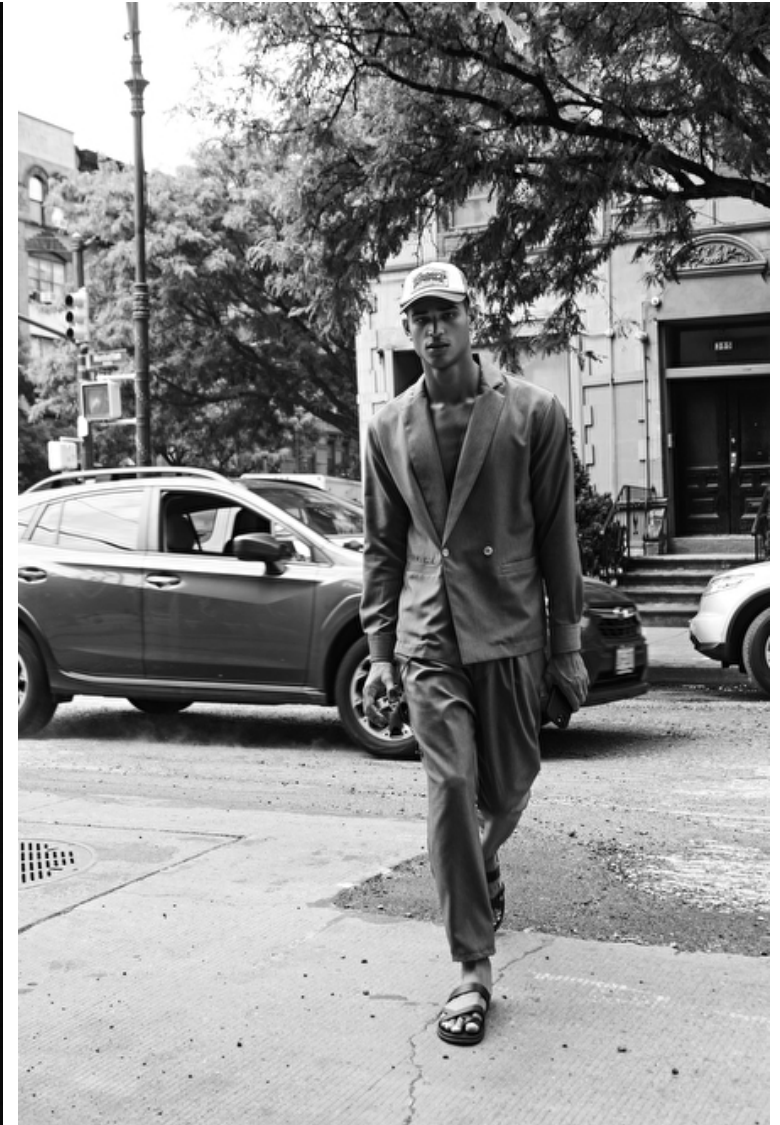

Chest 94cm / 37"

Waist 74cm / 29"

Hips 94cm / 37"

Shoes EU/US/UK 46 / 12.5 / 11

Eyes Brown

Hair Brown

Suit size 48cm / 38"

Select