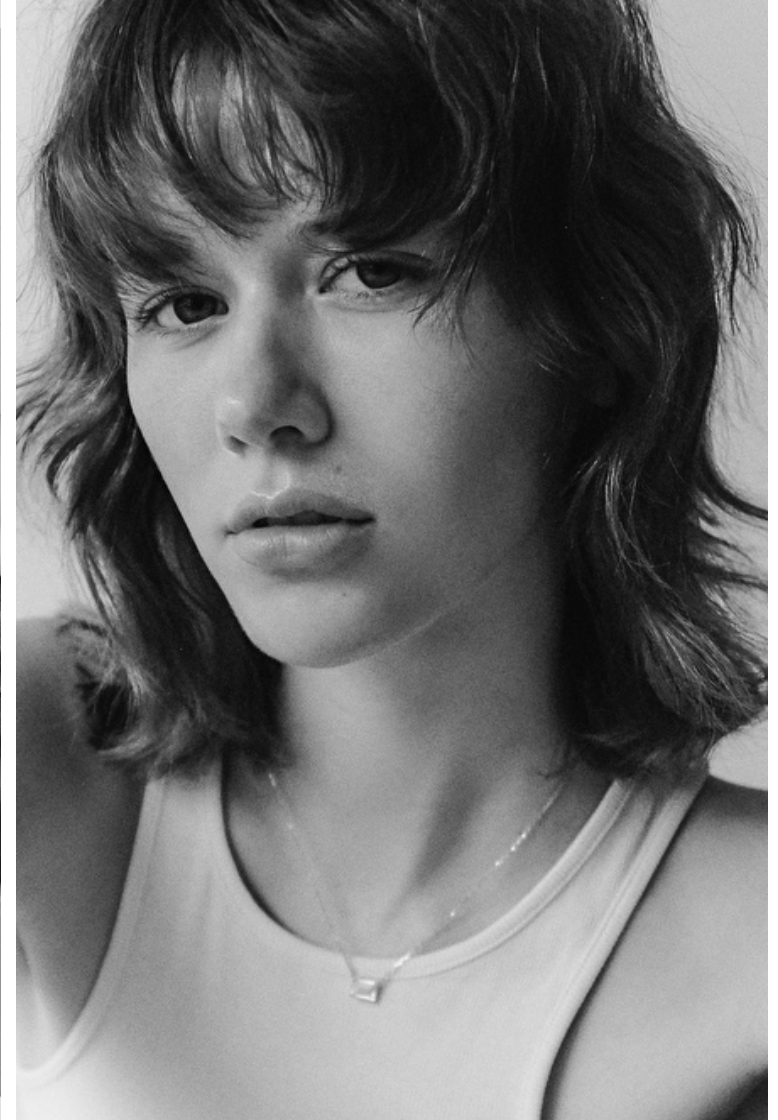

Size EU/US 32 / 2

Waist 57cm / 22.5"

Hips 86cm / 34"

Shoes EU/US/UK 39 / 8 / 6

Eyes Hazel

Hair Blond

Bust 81cm / 32"

Cup A