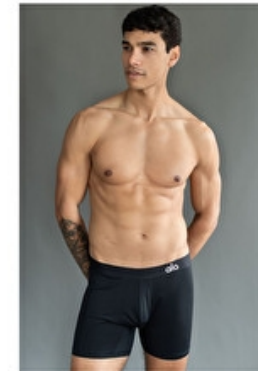

Height 186cm / 6' 1.0"

Chest 90cm / 35.5"

Waist 70cm / 27.5"

Hips 86cm / 34"

Shoes EU/US/UK 43 / 10.5 / 9

Eyes Brown

Hair Brown

Suit size 46cm / 36"

Chest 90cm / 35.5"

Waist 70cm / 27.5"

Hips 86cm / 34"

Shoes EU/US/UK 43 / 10.5 / 9

Eyes Brown

Hair Brown

Suit size 46cm / 36"

Select

MODEL MANAGEMENT

MIKEY COLLISS

HEIGHT 186CM BUST 96CM WAIST 79CM HIPS 84CM EYES BROWN HAIR BROWN

182 RUE DE RIVOLI, 75001, PARIS
TEL: + 33 (0) 1 40 20 15 15