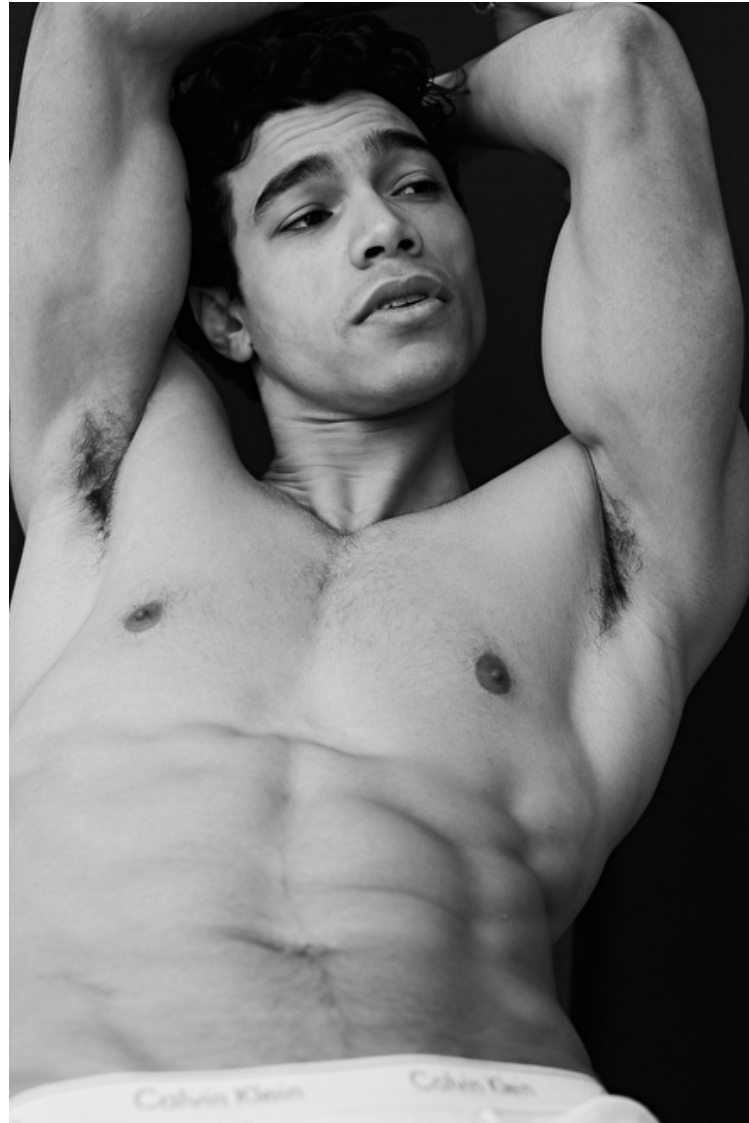

Chest 90cm / 35.5"

Waist 70cm / 27.5"

Hips 86cm / 34"

Shoes EU/US/UK 43 / 10.5 / 9

Eyes Brown

Hair Brown

Suit size 46cm / 36"

Select