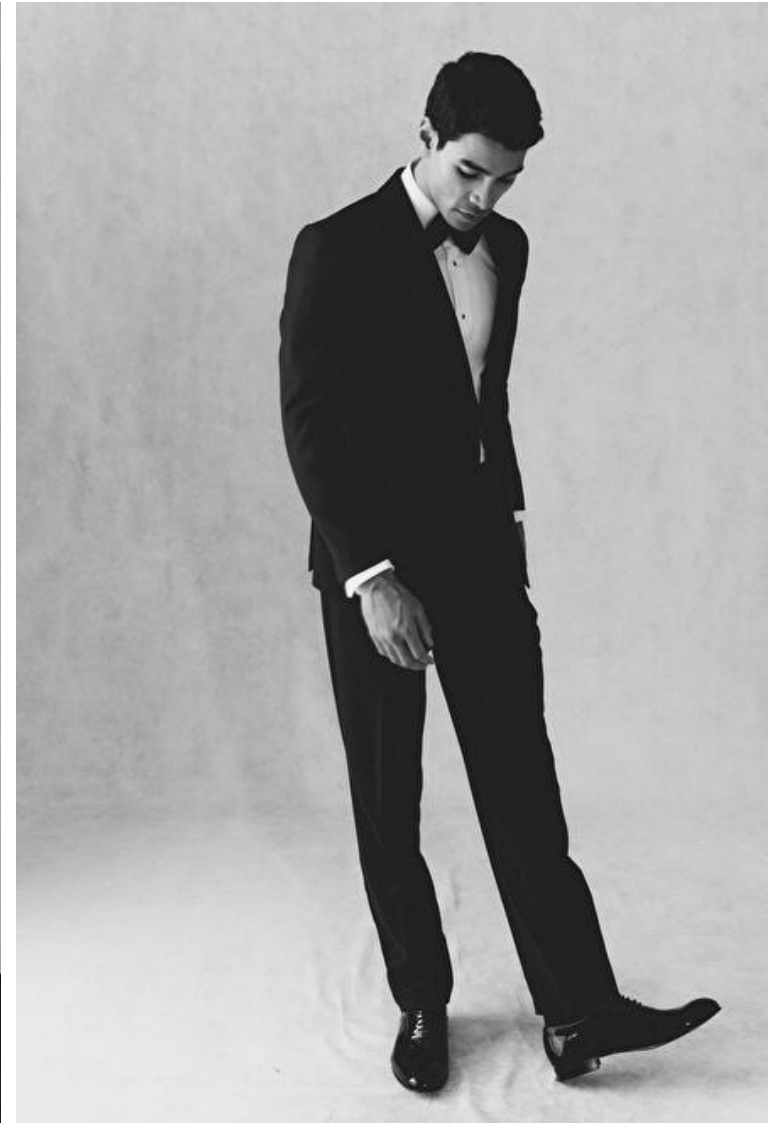

Height 186cm / 6' 1.0"

Chest 90cm / 35.5"

Waist 70cm / 27.5"

Hips 86cm / 34"

Shoes EU/US/UK 43 / 10.5 / 9

Eyes Brown

Hair Brown

Suit size 46cm / 36"