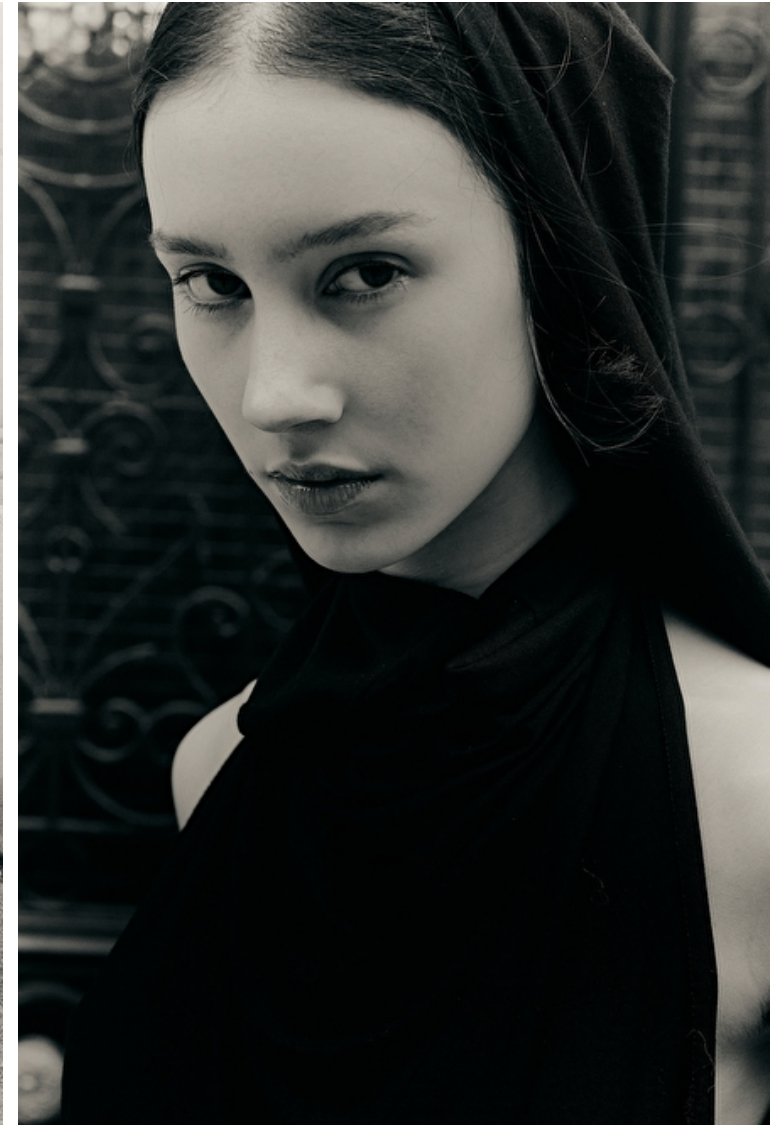

Select

MODEL MANAGEMENT

182 Rue de Rivoli, Paris, 75001, Ile-de-France, France

Phone: +33 (0) 1 40 20 15 15 Email: info.paris@selectmodel.com Website: <https://selectmodel.com/>

Mila Moriarty

Height 177cm / 5' 9.5"

Bust 76cm / 30"

Waist 58cm / 23"

Hips 86cm / 34"

Shoes EU/US/UK 40 / 9 / 7

Eyes Hazel

Hair Dark brown