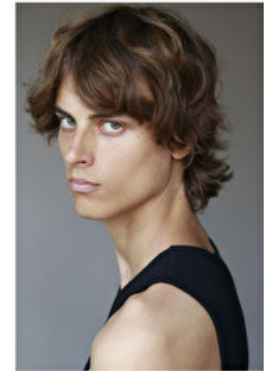

Select

MODEL MANAGEMENT

MILES BUCKLE

HEIGHT 190CM BUST 84CM WAIST 70CM HIPS 89CM EYES GREEN HAIR BROWN

182 RUE DE RIVOLI, 75001, PARIS
TEL: + 33 (0) 1 40 20 15 15