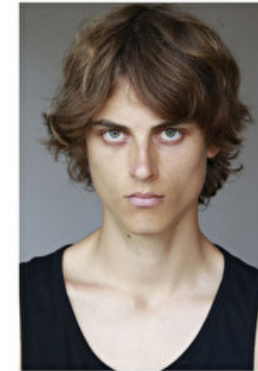

Chest 80cm / 31.5"

Waist 70cm / 27.5"

Hips 89cm / 35"

Shoes EU/US/UK 45 / 12 / 10.5

Eyes Green

Hair Brown

Suit size 46cm / 36"

Select

MODEL MANAGEMENT

MILES BUCKLE

HEIGHT 190CM BUST 84CM WAIST 70CM HIPS 89CM EYES GREEN HAIR BROWN

182 RUE DE RIVOLI, 75001, PARIS
TEL: + 33 (0) 1 40 20 15 15