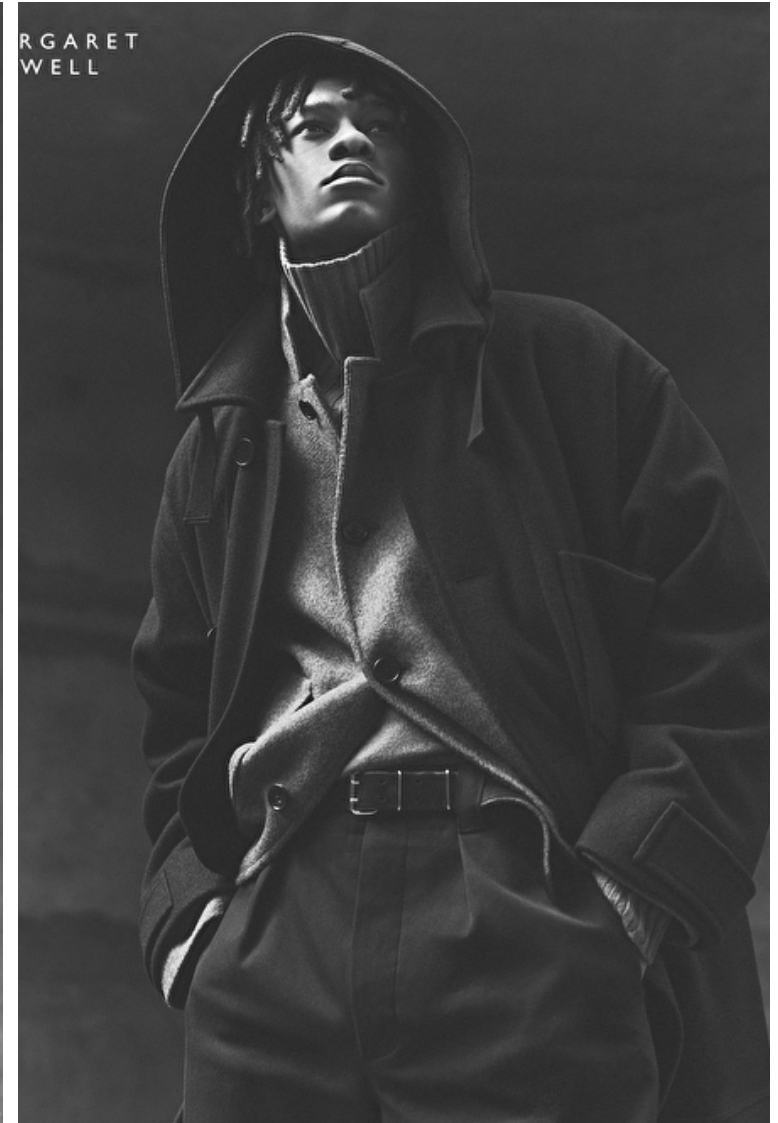

Select

MODEL MANAGEMENT

182 Rue de Rivoli, Paris, 75001, Île-de-France, France

Phone: +33 (0) 1 40 20 15 15 Email: info.paris@selectmodel.com Website: <https://selectmodel.com/>

MILIQUE DOUGLAS

Height 188cm / 6' 2.0"

Chest 85cm / 33.5"

Waist 68cm / 27"

Hips 85cm / 33.5"

Shoes EU/US/UK 43 / 10.5 / 9

Eyes Brown

Hair Black

Suit size 48cm / 38"