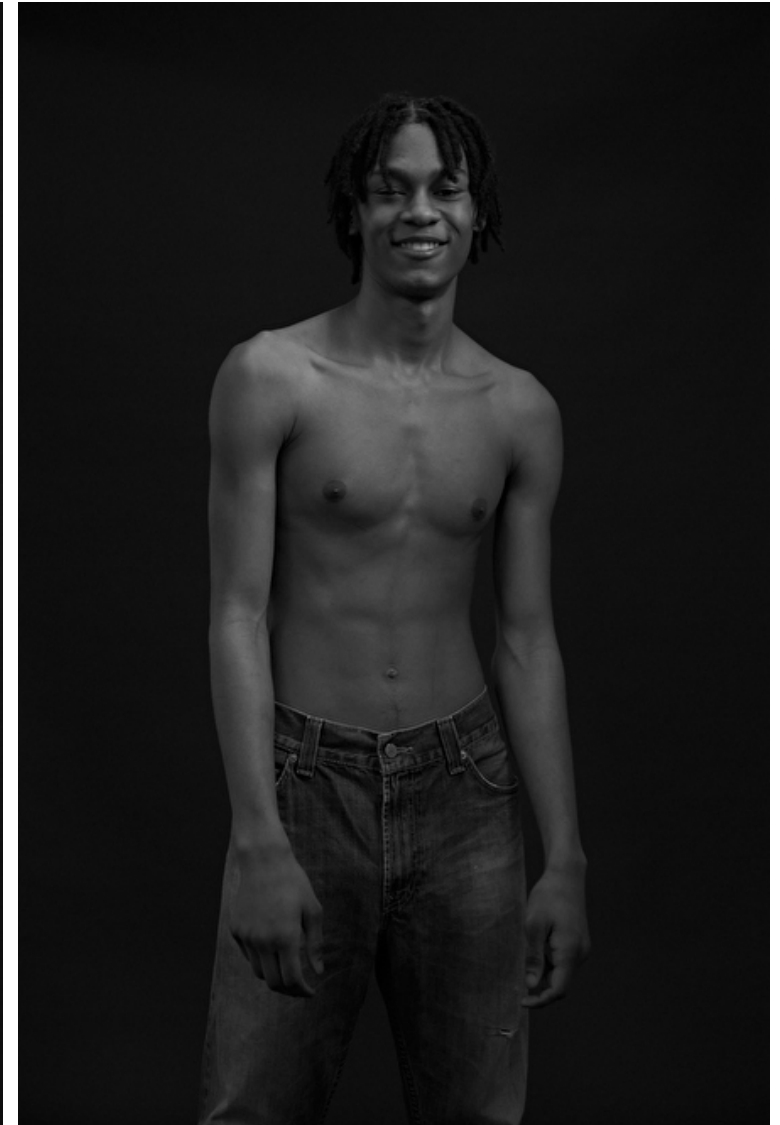

MILIQUE DOUGLAS

Height 188cm / 6' 2.0"

Chest 85cm / 33.5"

Waist 68cm / 27"

Hips 85cm / 33.5"

Shoes EU/US/UK 43 / 10.5 / 9

Eyes Brown

Hair Black

Suit size 48cm / 38"