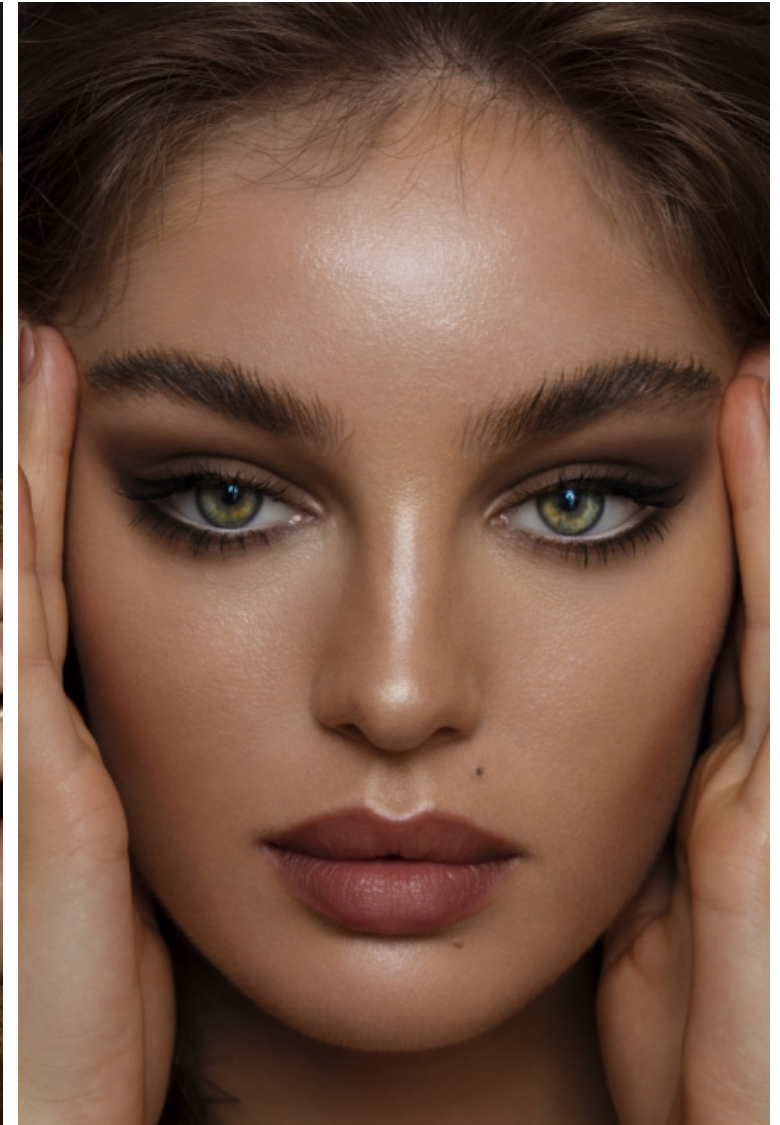

Select

MODEL MANAGEMENT

182 Rue de Rivoli, Paris, 75001, Ile-de-France, France

Phone: +33 (0) 1 40 20 15 15 Email: info.paris@selectmodel.com Website: <https://selectmodel.com/>

MILLIE ROSE LOGGIE

Height 174cm / 5' 8.5"

Bust 81cm / 32"

Cup C

Hips 93cm / 36.5"

Waist 62cm / 24.5"

Shoes EU/US/UK 39 / 8 / 6

Hair Light brown

Hair length 8

Eyes Blue