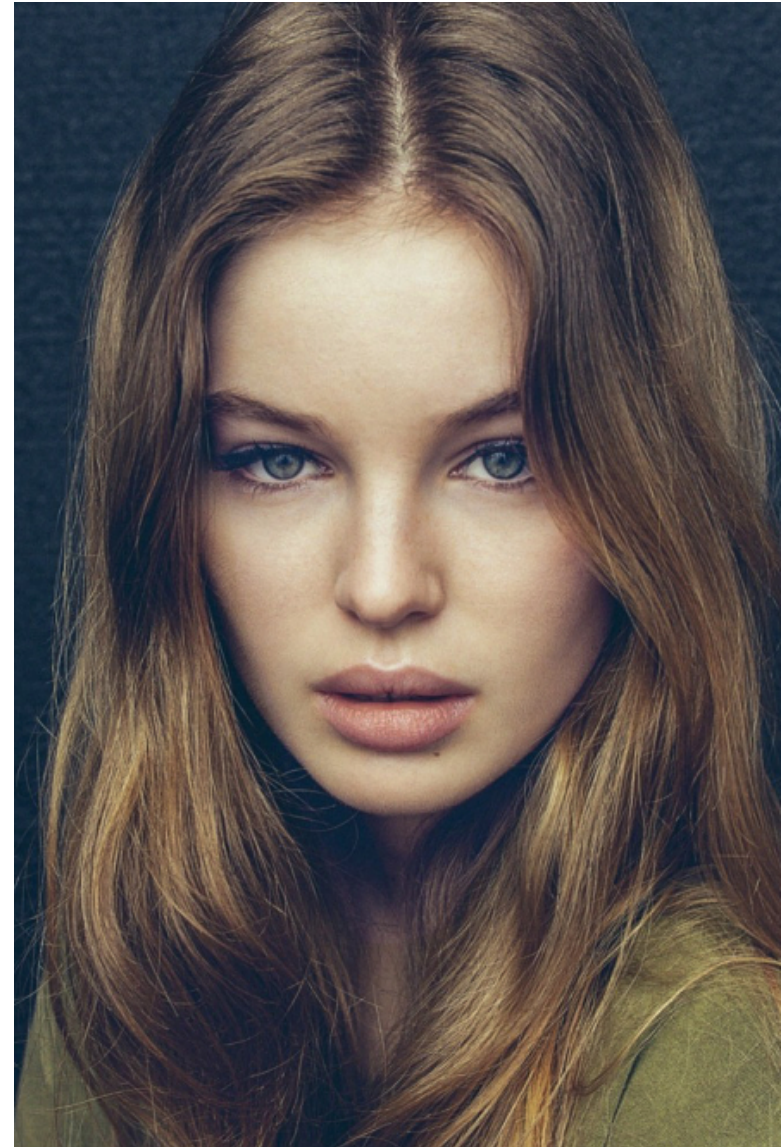

MILLIE ROSE LOGGIE

Height 174cm / 5' 8.5"

Bust 81cm / 32"

Cup C

Hips 93cm / 36.5"

Waist 62cm / 24.5"

Shoes EU/US/UK 39 / 8 / 6

Hair Light brown

Hair length 8

Eyes Blue