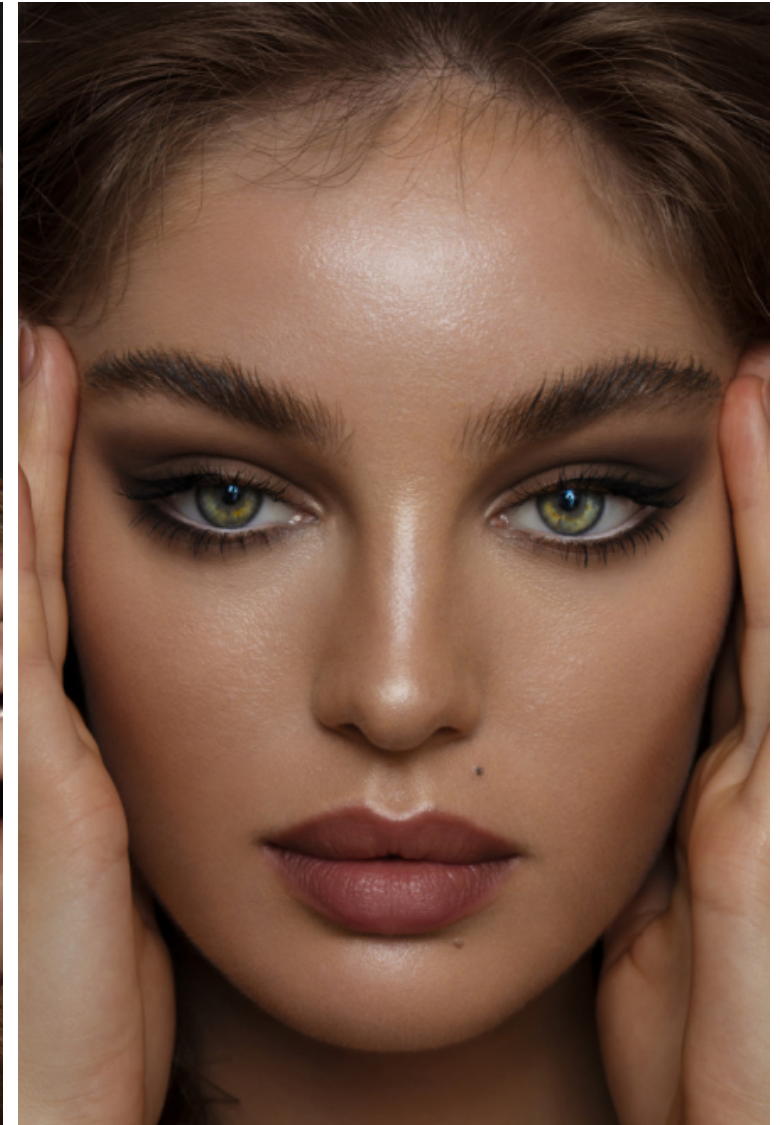

Select

MODEL MANAGEMENT

182 Rue de Rivoli, Paris, 75001, Île-de-France, France

Phone: +33 (0) 1 40 20 15 15 Email: info.paris@selectmodel.com Website: <https://selectmodel.com/>

MILLIE ROSE LOGGIE

Height 174cm / 5' 8.5"

Bust 81cm / 32"

Cup C

Hips 93cm / 36.5"

Waist 62cm / 24.5"

Shoes EU/US/UK 39 / 8 / 6

Hair Light brown

Hair length 8

Eyes Blue