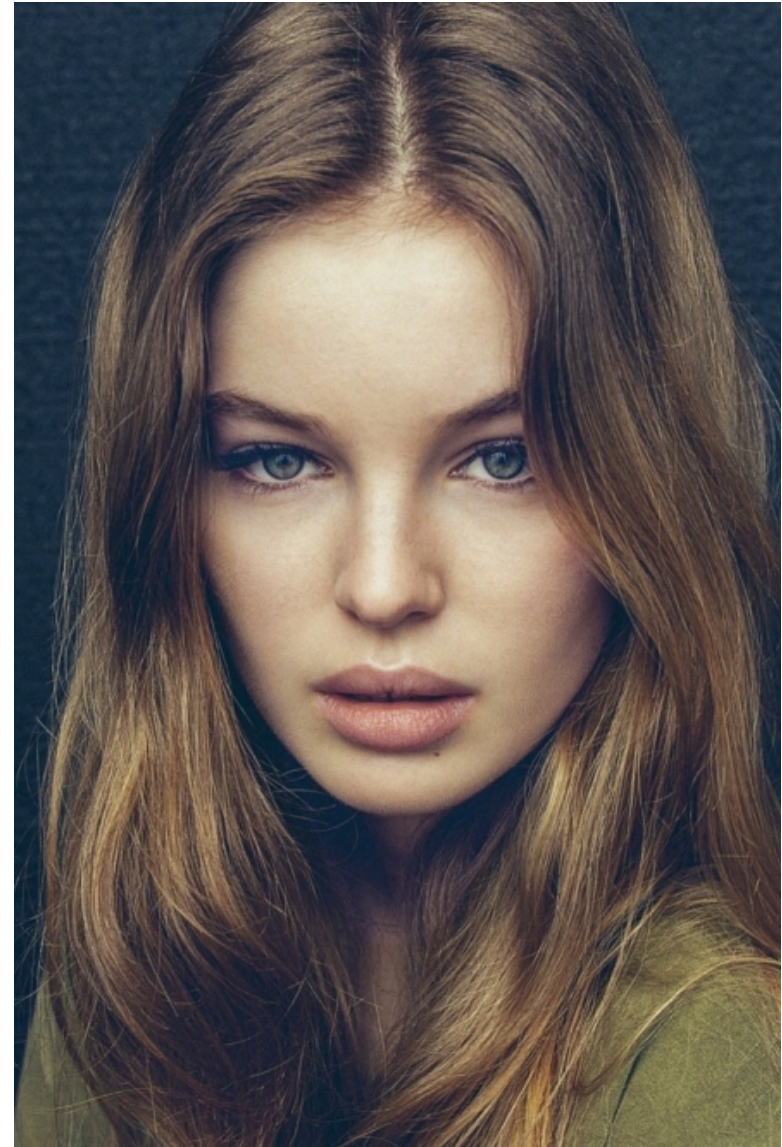

MILLIE ROSE LOGGIE

Height 174cm / 5' 8.5"

Bust 81cm / 32"

Cup C

Hips 93cm / 36.5"

Waist 62cm / 24.5"

Shoes EU/US/UK 39 / 8 / 6

Hair Light brown

Hair length 8

Eyes Blue