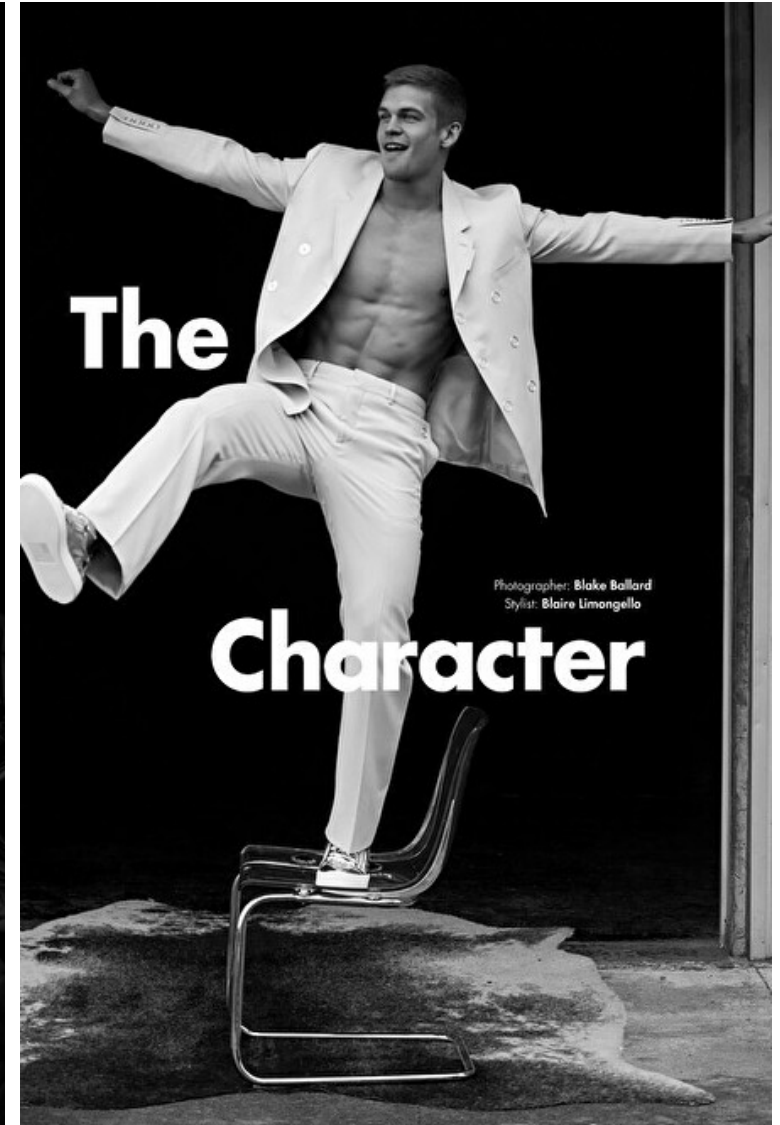

Height 188cm / 6' 2.0"

Chest 98cm / 38.5"

Waist 80cm / 31.5"

Hips 99cm / 39"

Shoes EU/US/UK 46 / 12.5 / 11

Eyes Blue

Hair Blond

Suit size 50cm / 40"