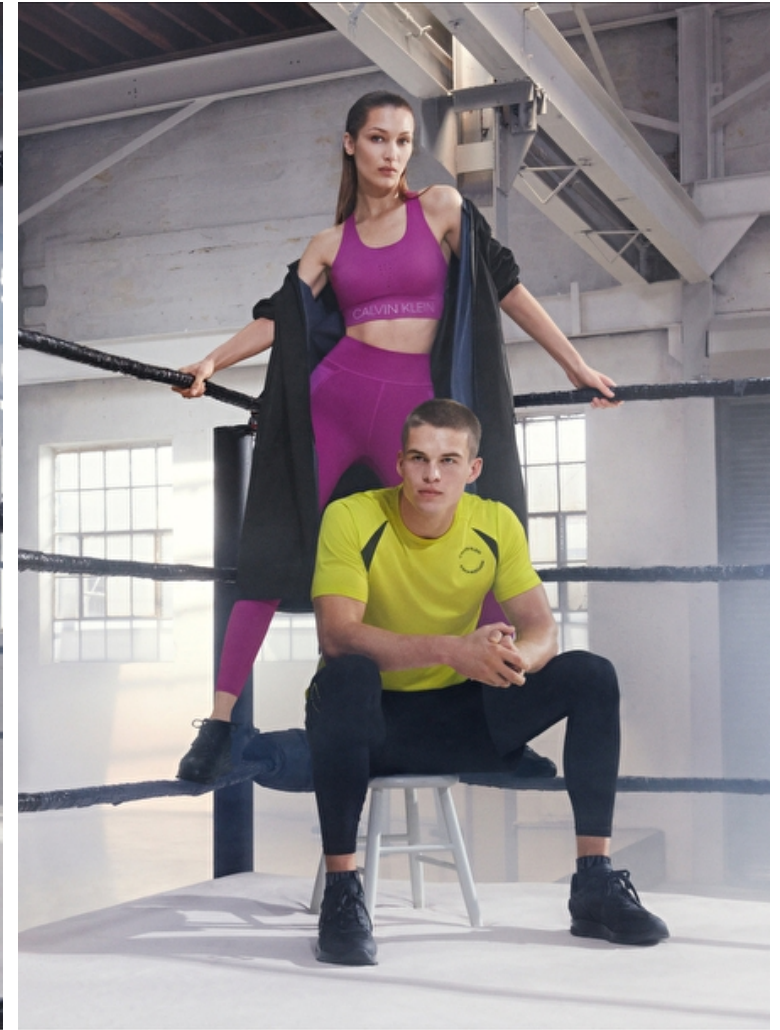

CHALLENGE YOU IN #MYCALVINS

CALVIN KLEIN
PERFORMANCE