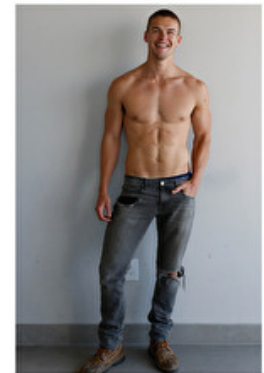

MODEL MANAGEMENT

182 Rue de Rivoli, Paris, 75001, Ile-de-France, France

Phone: +33 (0) 1 40 20 15 15 Email: info.paris@selectmodel.com Website: https://selectmodel.com/

MITCHELL SLAGGERT

Height 188cm / 6' 2.0"

Chest 98cm / 38.5"

Waist 80cm / 31.5"

Hips 99cm / 39"

Shoes EU/US/UK 46 / 12.5 / 11

Eyes Blue

Hair Blond

Suit size 50cm / 40"

Select

MODEL MANAGEMENT

MITCHELL SLAGGERT

HEIGHT 188CM BUST 98CM WAIST 83CM HIPS 98CM EYES BLUE HAIR BLOND

182 RUE DE RIVOLI, 75001, PARIS
TEL: + 33 (0) 1 40 20 15 15