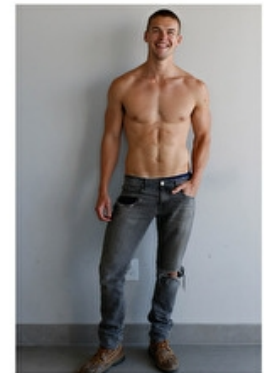

MODEL MANAGEMENT

182 Rue de Rivoli, Paris, 75001, Ile-de-France, France

Phone: +33 (0) 1 40 20 15 15 Email: info.paris@selectmodel.com Website: <https://selectmodel.com/>

MITCHELL SLAGGERT

Height 188cm / 6' 2.0"

Chest 98cm / 38.5"

Waist 80cm / 31.5"

Hips 99cm / 39"

Shoes EU/US/UK 46 / 12.5 / 11

Eyes Blue

Hair Blond

Suit size 50cm / 40"

Select

MODEL MANAGEMENT

MITCHELL SLAGGERT

HEIGHT 188CM BUST 98CM WAIST 83CM HIPS 98CM EYES BLUE HAIR BLOND

182 RUE DE RIVOLI, 75001, PARIS
TEL: + 33 (0) 1 40 20 15 15