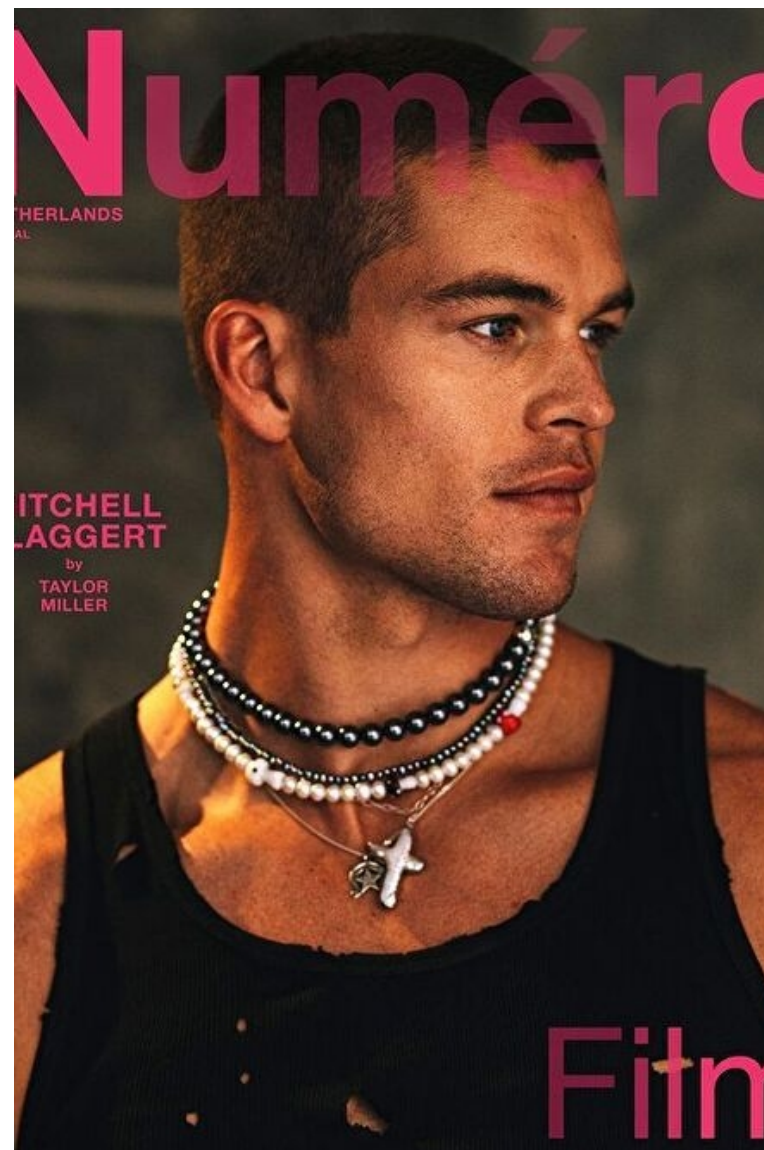

MITCHELL SLAGGERT

Height 188cm / 6' 2.0"

Chest 98cm / 38.5"

Waist 80cm / 31.5"

Hips 99cm / 39"

Shoes EU/US/UK 46 / 12.5 / 11

Eyes Blue

Hair Blond

Suit size 50cm / 40"