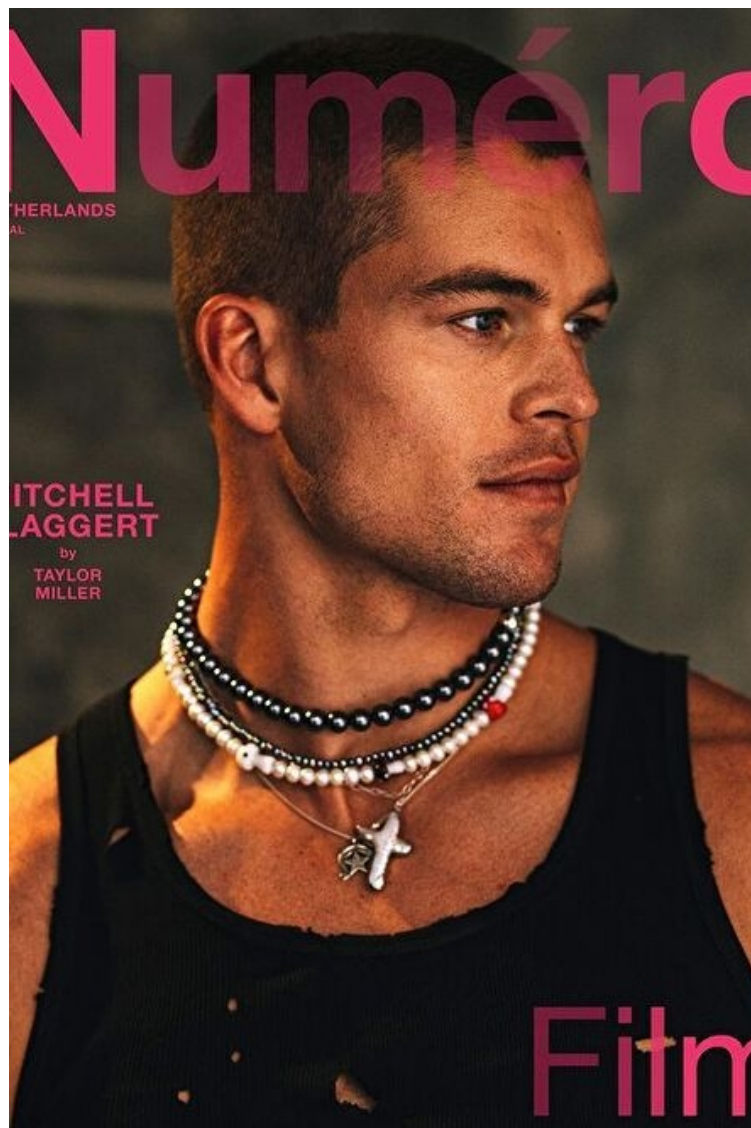

Chest 98cm / 38.5"

Waist 80cm / 31.5"

Hips 99cm / 39"

Shoes EU/US/UK 46 / 12.5 / 11

Eyes Blue

Hair Blond

Suit size 50cm / 40"

Select