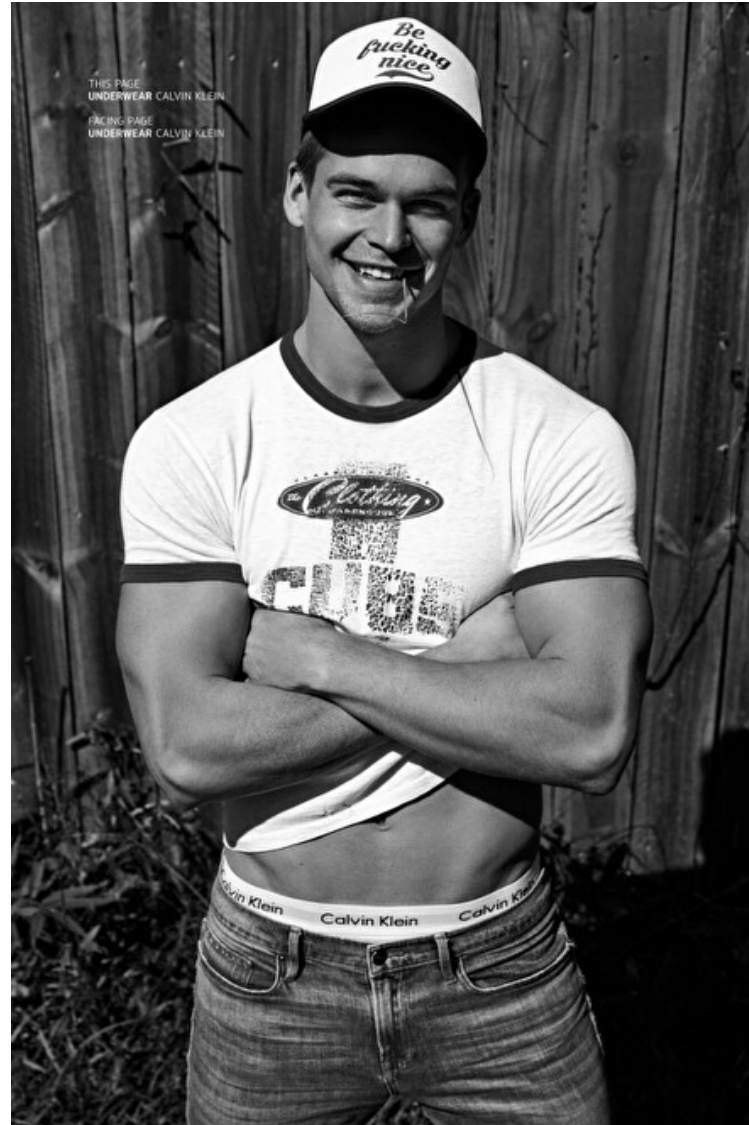

Select

MODEL MANAGEMENT

182 Rue de Rivoli, Paris, 75001, Ile-de-France, France

Phone: +33 (0) 1 40 20 15 15 Email: info.paris@selectmodel.com Website: <https://selectmodel.com/>

MITCHELL SLAGGERT

Height 188cm / 6' 2.0"

Chest 98cm / 38.5"

Waist 80cm / 31.5"

Hips 99cm / 39"

Shoes EU/US/UK 46 / 12.5 / 11

Eyes Blue

Hair Blond

Suit size 50cm / 40"