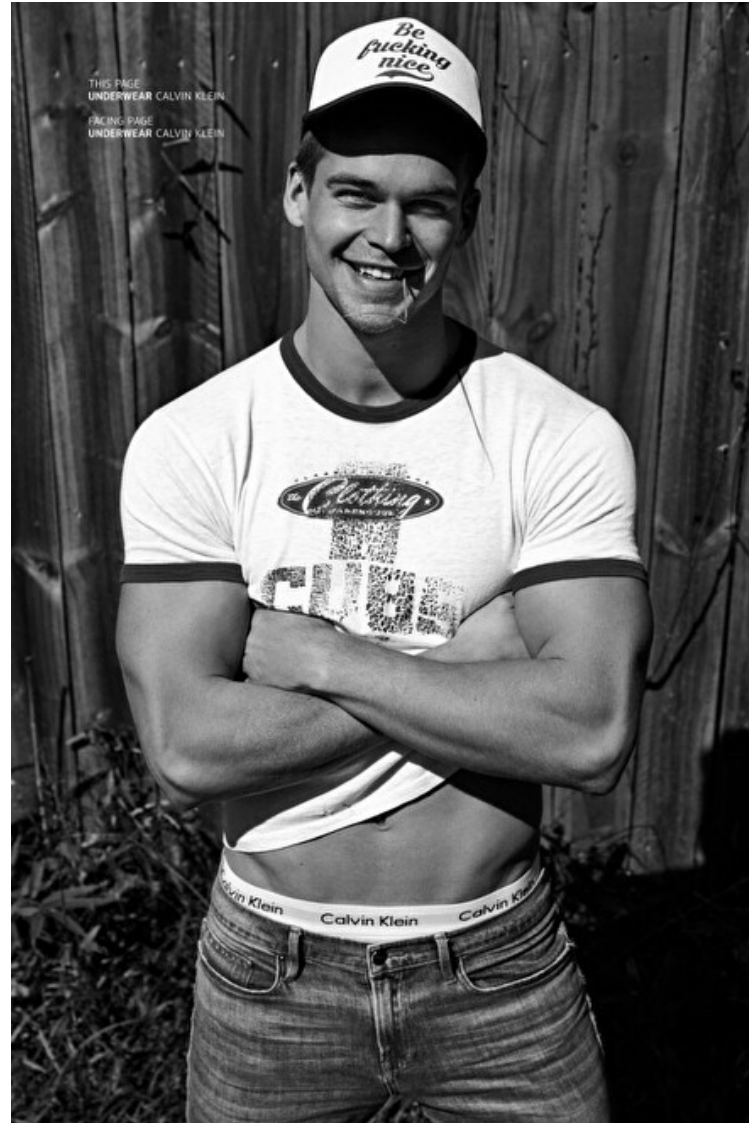

Chest 98cm / 38.5"

Waist 80cm / 31.5"

Hips 99cm / 39"

Shoes EU/US/UK 46 / 12.5 / 11

Eyes Blue

Hair Blond

Suit size 50cm / 40"

Select