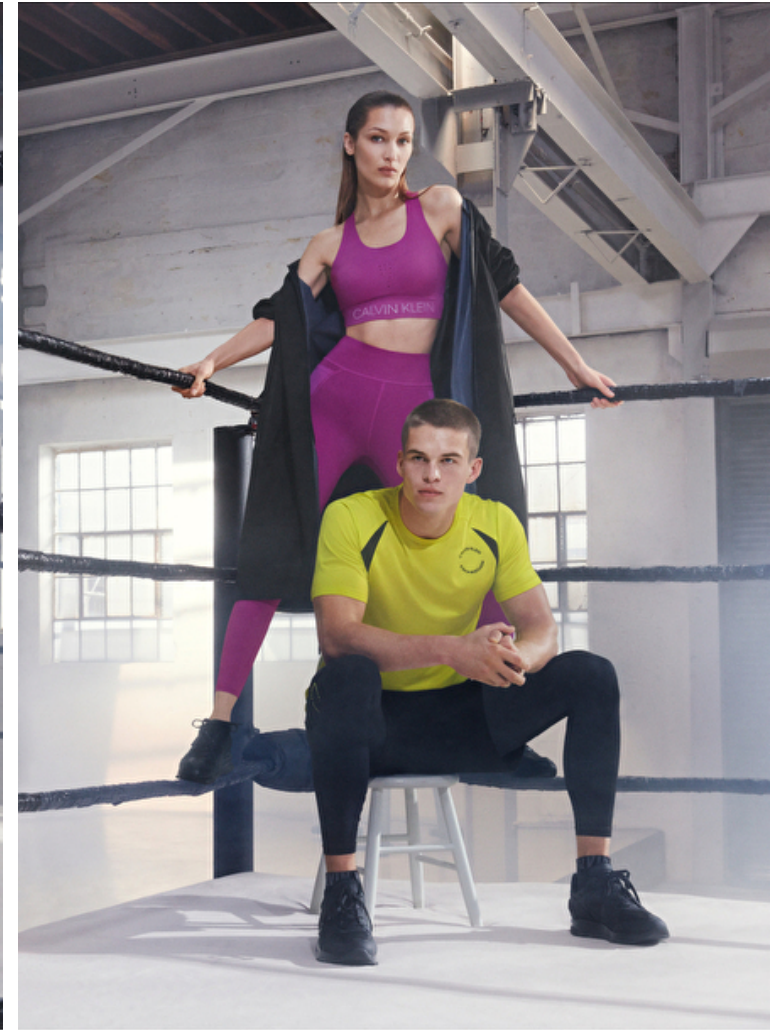

CHALLENGE YOU IN #MYCALVINS

CALVIN KLEIN
PERFORMANCE