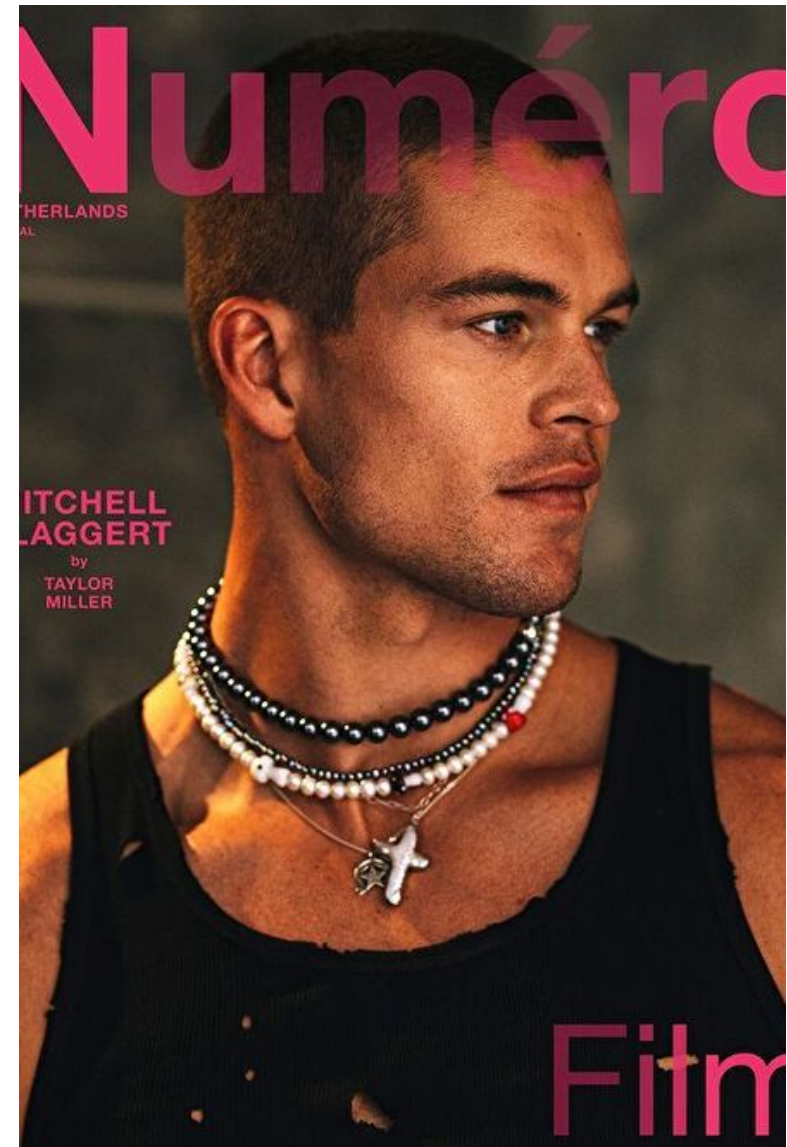

MITCHELL SLAGGERT

Height 188cm / 6' 2.0"

Chest 98cm / 38.5"

Waist 80cm / 31.5"

Hips 99cm / 39"

Shoes EU/US/UK 46 / 12.5 / 11

Eyes Blue

Hair Blond

Suit size 50cm / 40"