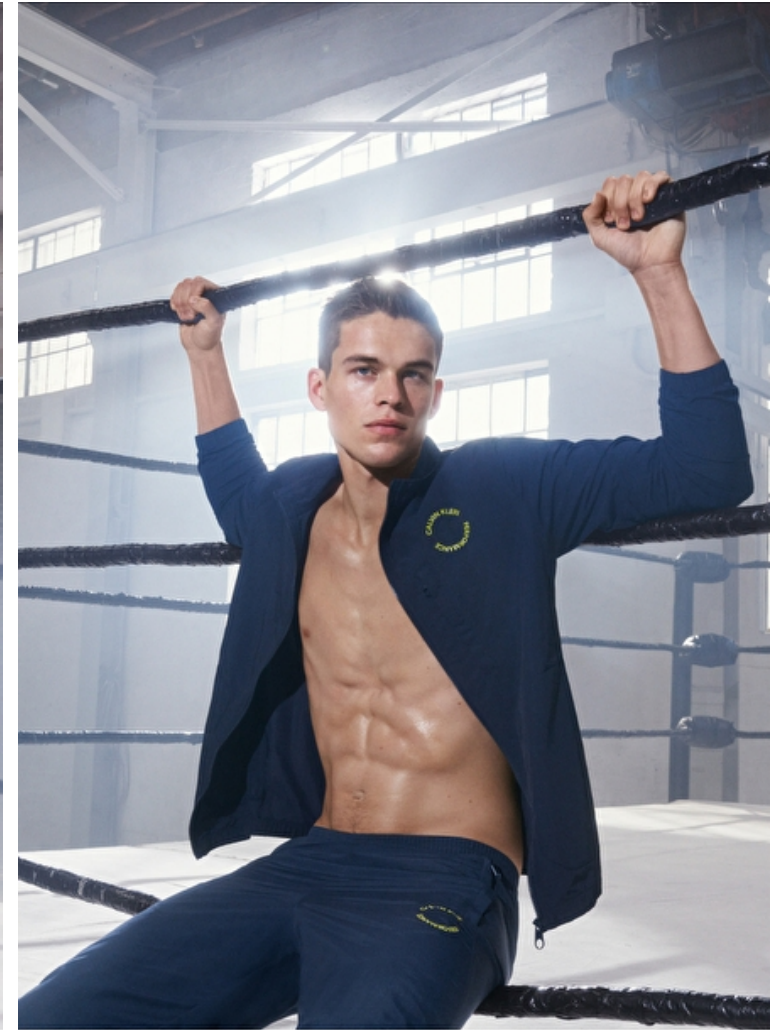

CHALLENGE YOU IN #MYCALVINS

CALVIN KLEIN
PERFORMANCE