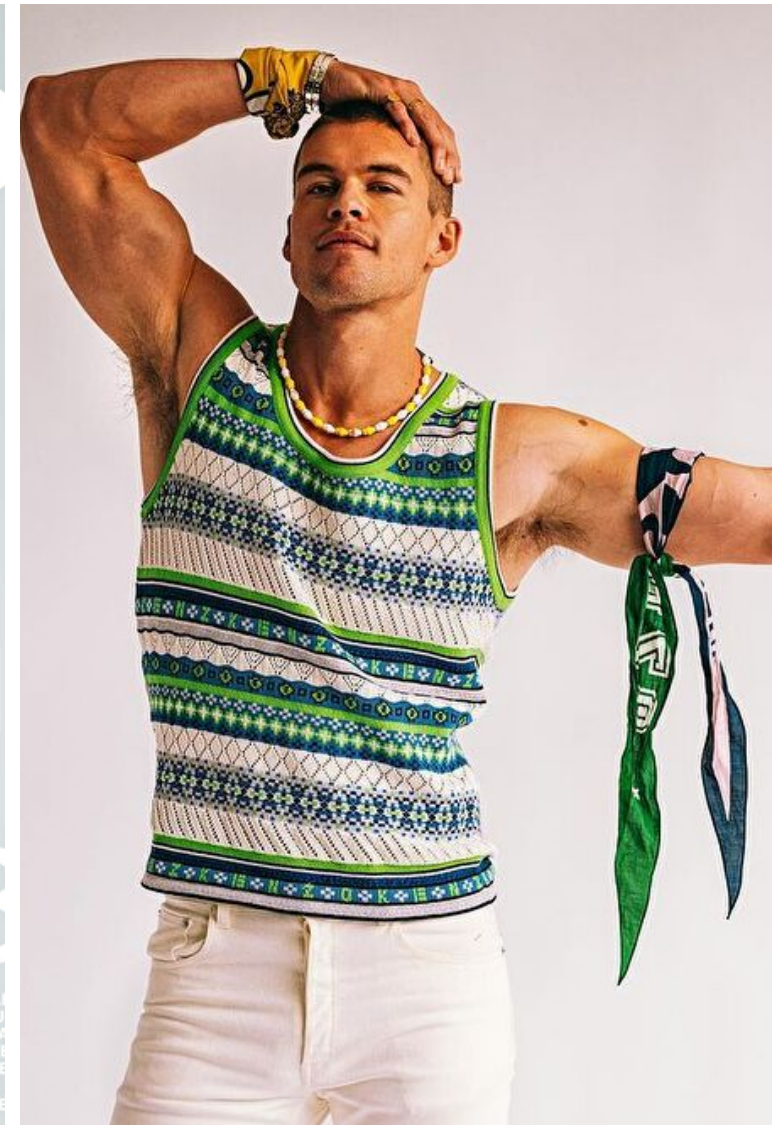

Select

MODEL MANAGEMENT

182 Rue de Rivoli, Paris, 75001, Ile-de-France, France

Phone: +33 (0) 1 40 20 15 15 Email: info.paris@selectmodel.com Website: <https://selectmodel.com/>

MITCHELL SLAGGERT

Height 188cm / 6' 2.0"

Chest 98cm / 38.5"

Waist 80cm / 31.5"

Hips 99cm / 39"

Shoes EU/US/UK 46 / 12.5 / 11

Eyes Blue

Hair Blond

Suit size 50cm / 40"