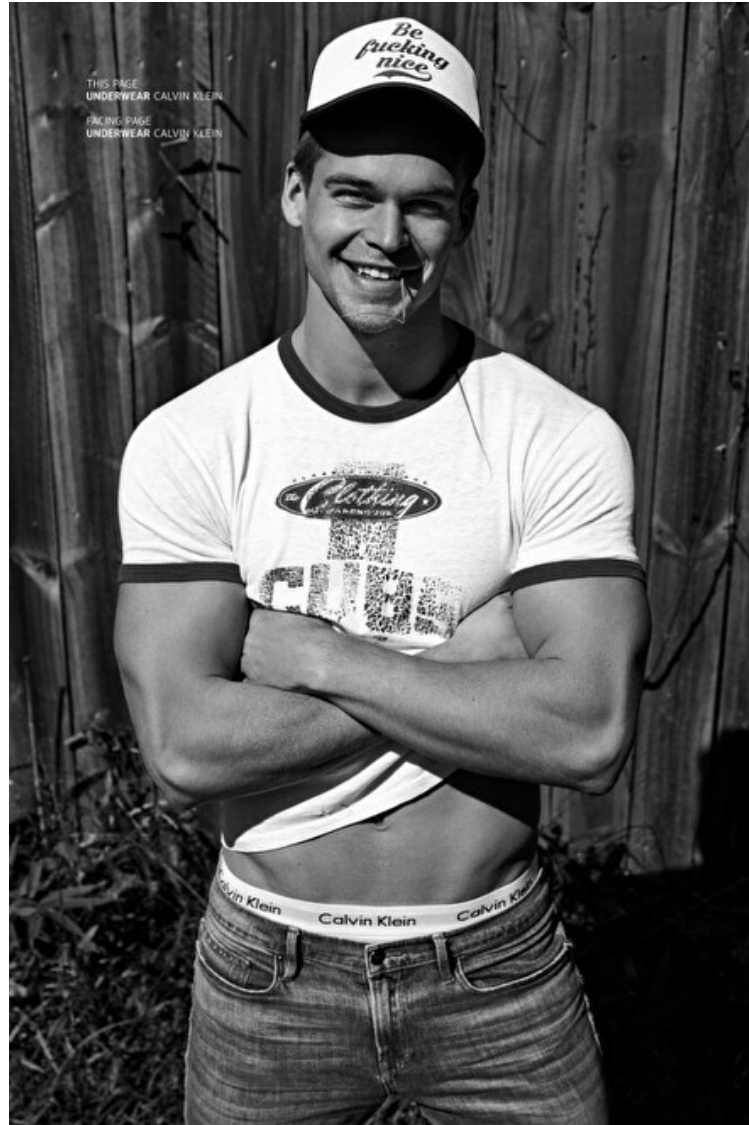

Chest 98cm / 38.5"

Waist 80cm / 31.5"

Hips 99cm / 39"

Shoes EU/US/UK 46 / 12.5 / 11

Eyes Blue

Hair Blond

Suit size 50cm / 40"

Select