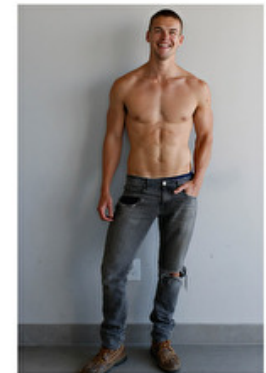

MODEL MANAGEMENT

182 Rue de Rivoli, Paris, 75001, Île-de-France, France

Phone: +33 (0) 1 40 20 15 15 Email: info.paris@selectmodel.com Website: <https://selectmodel.com/>

MITCHELL SLAGGERT

Height 188cm / 6' 2.0"

Chest 98cm / 38.5"

Waist 80cm / 31.5"

Hips 99cm / 39"

Shoes EU/US/UK 46 / 12.5 / 11

Eyes Blue

Hair Blond

Suit size 50cm / 40"

Select

MODEL MANAGEMENT

MITCHELL SLAGGERT

HEIGHT 188CM BUST 98CM WAIST 83CM HIPS 98CM EYES BLUE HAIR BLOND

182 RUE DE RIVOLI, 75001, PARIS
TEL: + 33 (0) 1 40 20 15 15