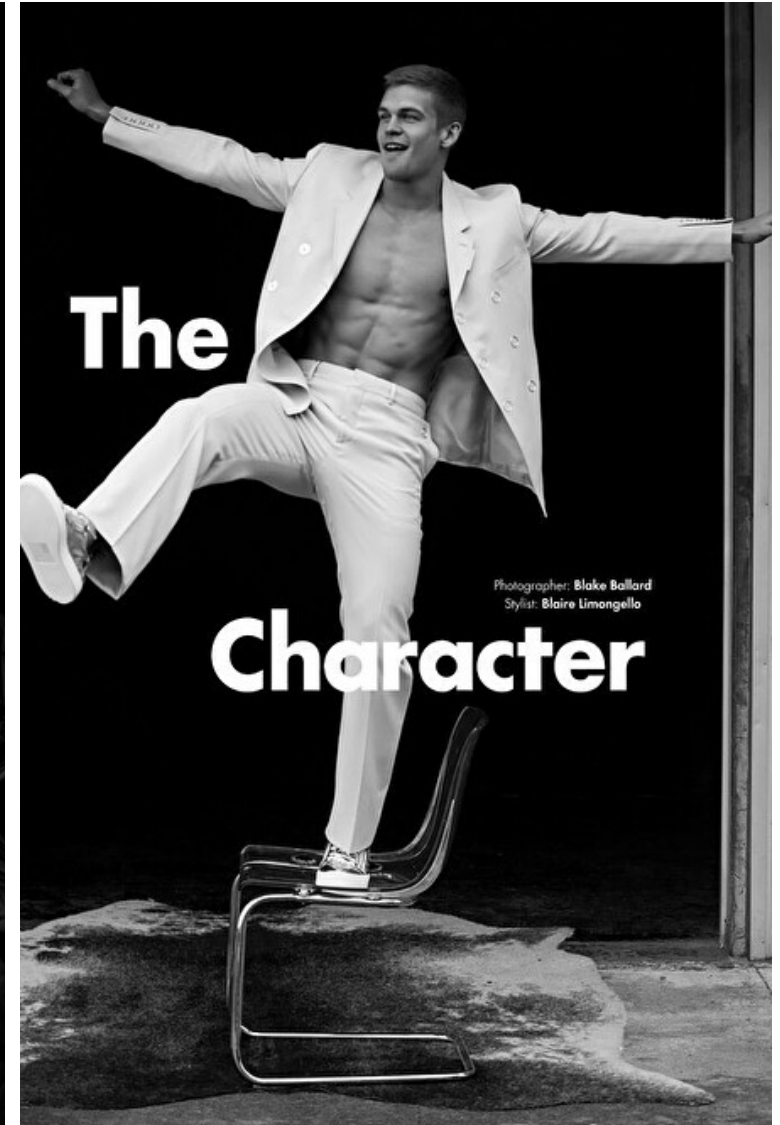

Height 188cm / 6' 2.0"

Chest 98cm / 38.5"

Waist 80cm / 31.5"

Hips 99cm / 39"

Shoes EU/US/UK 46 / 12.5 / 11

Eyes Blue

Hair Blond

Suit size 50cm / 40"