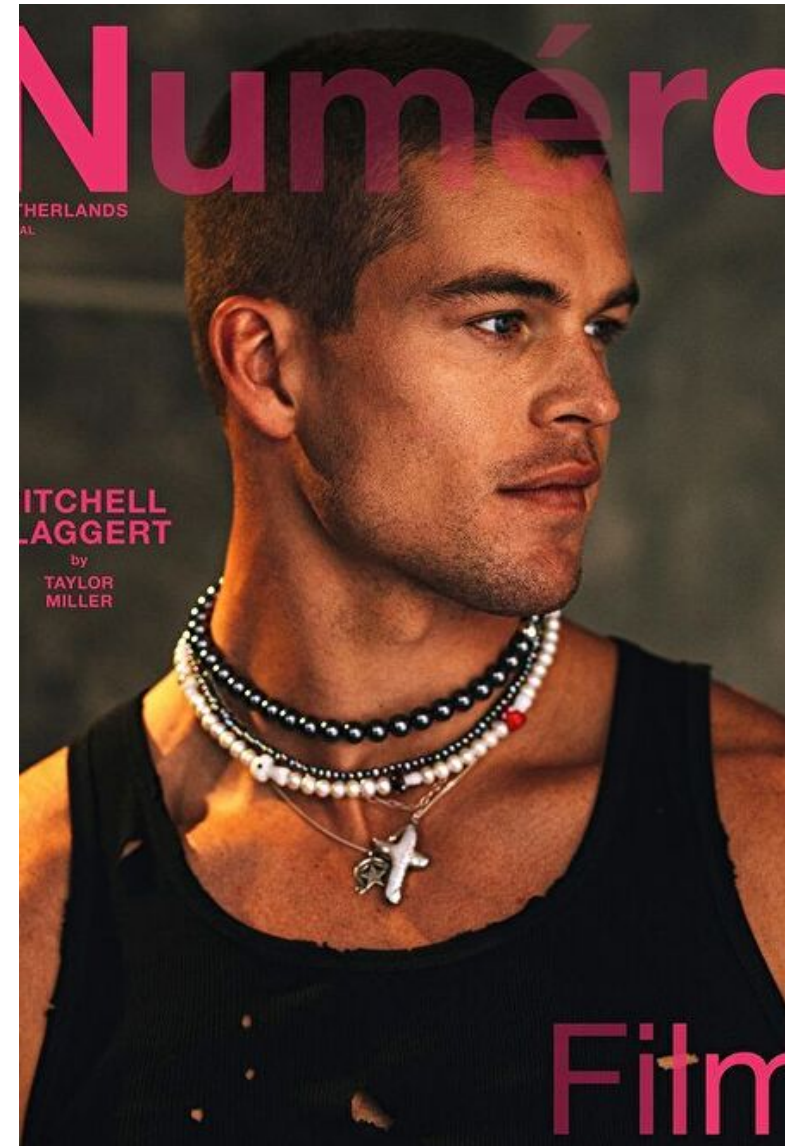

MITCHELL SLAGGERT

Height 188cm / 6' 2.0"

Chest 98cm / 38.5"

Waist 80cm / 31.5"

Hips 99cm / 39"

Shoes EU/US/UK 46 / 12.5 / 11

Eyes Blue

Hair Blond

Suit size 50cm / 40"