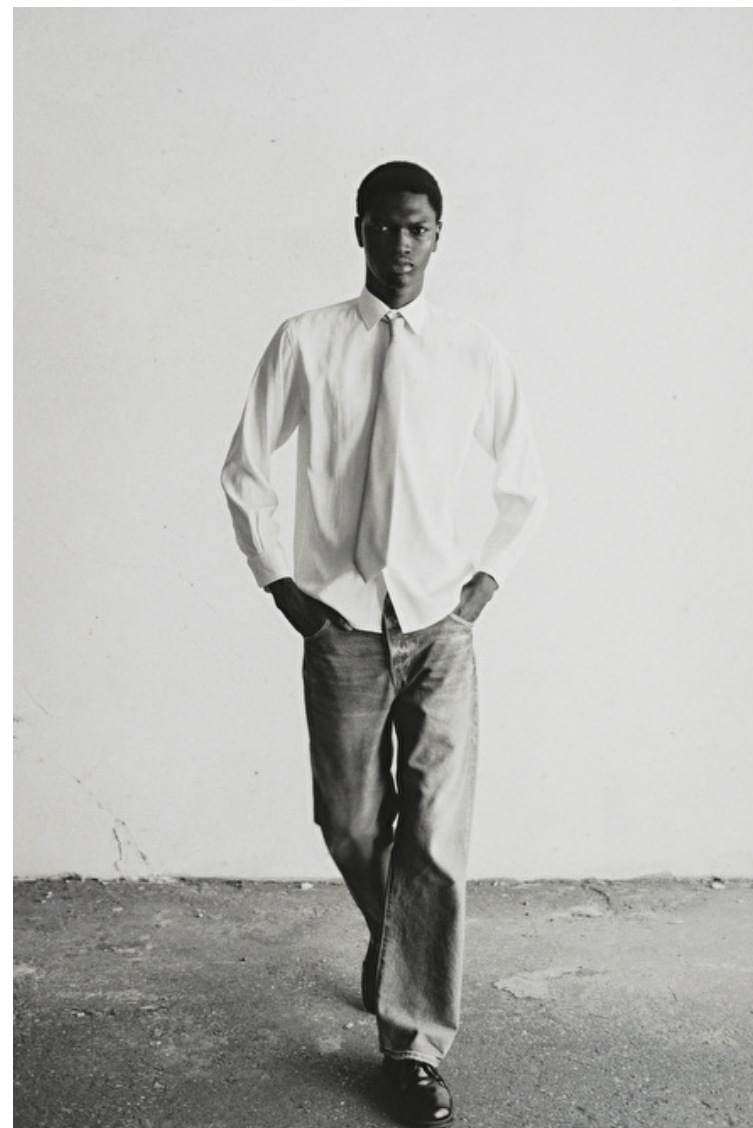

Select

MODEL MANAGEMENT

182 Rue de Rivoli, Paris, 75001, Ile-de-France, France

Phone: +33 (0) 1 40 20 15 15 Email: info.paris@selectmodel.com Website: <https://selectmodel.com/>

MODU FALL

Height 188cm / 6' 2.0"

Chest 83cm / 32.5"

Waist 67cm / 26.5"

Hips 86cm / 34"

Shoes EU/US/UK 44 / 11 / 9.5

Eyes Black

Hair Black

Suit size 46cm / 36"