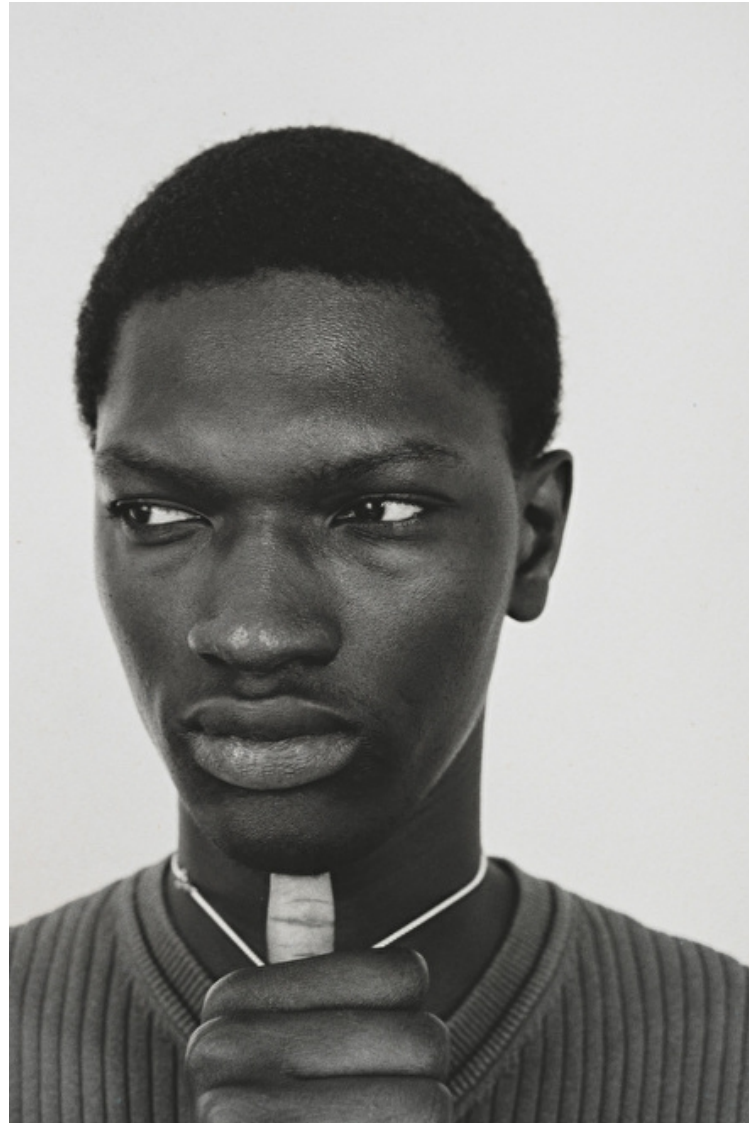

MODU FALL

Height 188cm / 6' 2.0"

Chest 83cm / 32.5"

Waist 67cm / 26.5"

Hips 86cm / 34"

Shoes EU/US/UK 44 / 11 / 9.5

Eyes Black

Hair Black

Suit size 46cm / 36"