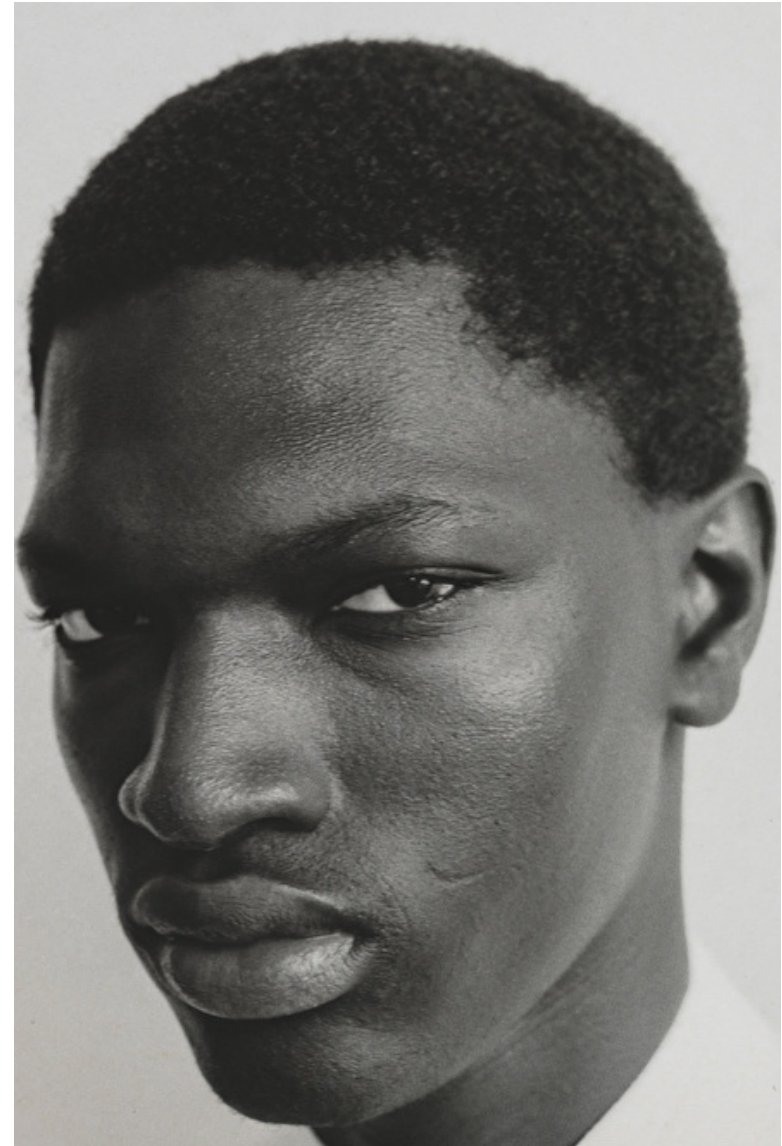

MODU FALL

Height 188cm / 6' 2.0"

Chest 83cm / 32.5"

Waist 67cm / 26.5"

Hips 86cm / 34"

Shoes EU/US/UK 44 / 11 / 9.5

Eyes Black

Hair Black

Suit size 46cm / 36"