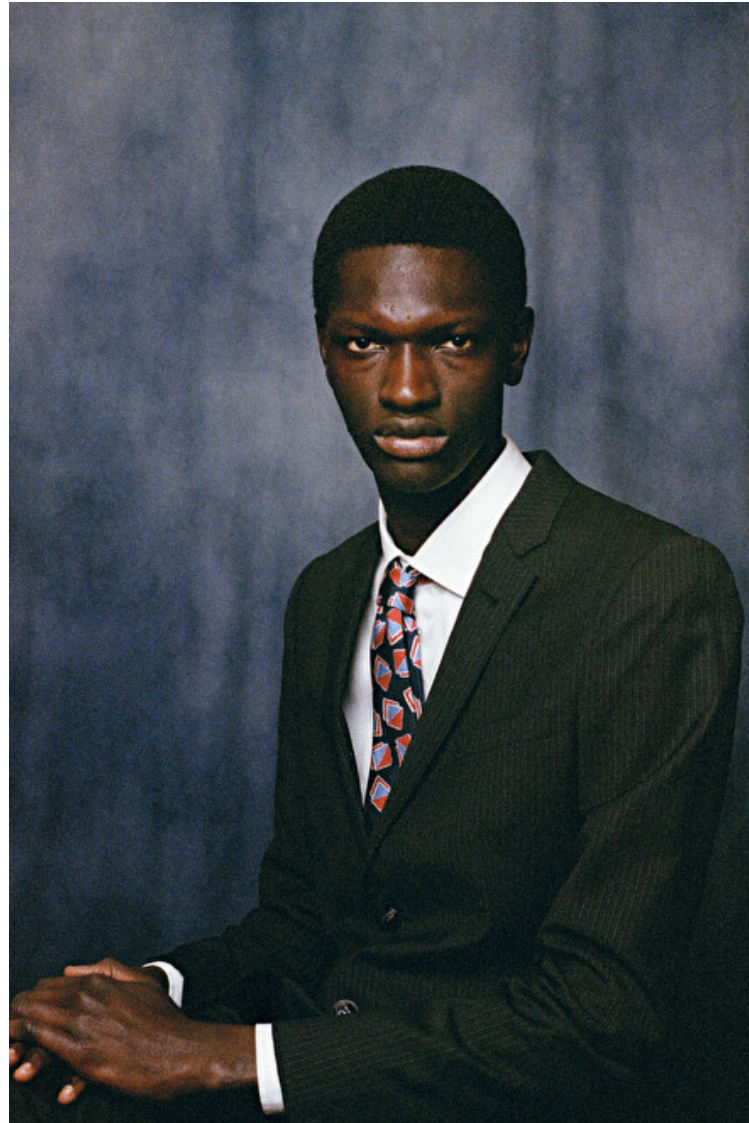

Select

MODEL MANAGEMENT

182 Rue de Rivoli, Paris, 75001, Île-de-France, France

Phone: +33 (0) 1 40 20 15 15 Email: info.paris@selectmodel.com Website: <https://selectmodel.com/>

MODU FALL

Height 188cm / 6' 2.0"

Chest 83cm / 32.5"

Waist 67cm / 26.5"

Hips 86cm / 34"

Shoes EU/US/UK 44 / 11 / 9.5

Eyes Black

Hair Black

Suit size 46cm / 36"