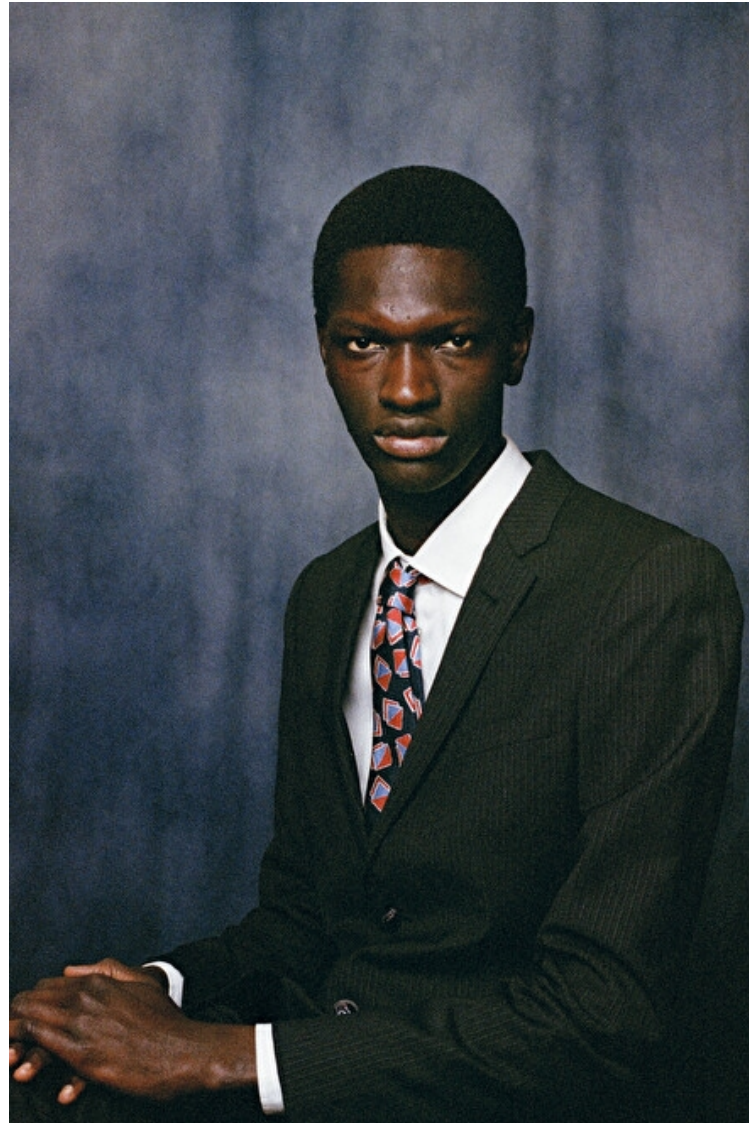

MODU FALL

Height 188cm / 6' 2.0"

Chest 83cm / 32.5"

Waist 67cm / 26.5"

Hips 86cm / 34"

Shoes EU/US/UK 44 / 11 / 9.5

Eyes Black

Hair Black

Suit size 46cm / 36"