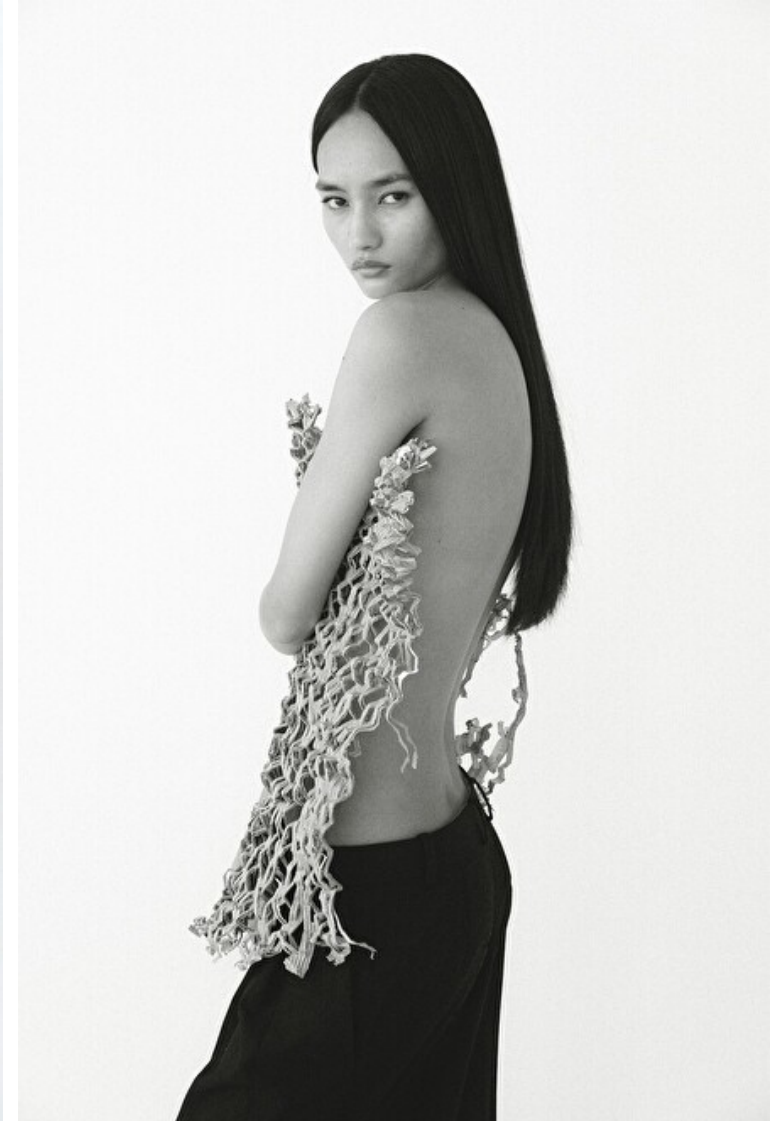

Waist 60cm / 23.5"

Hips 86cm / 34"

Shoes EU/US/UK 38 / 7.5 / 5

Eyes Dark brown

Hair Black

Select

MODEL MANAGEMENT

182 Rue de Rivoli, Paris, 75001, Ile-de-France, France