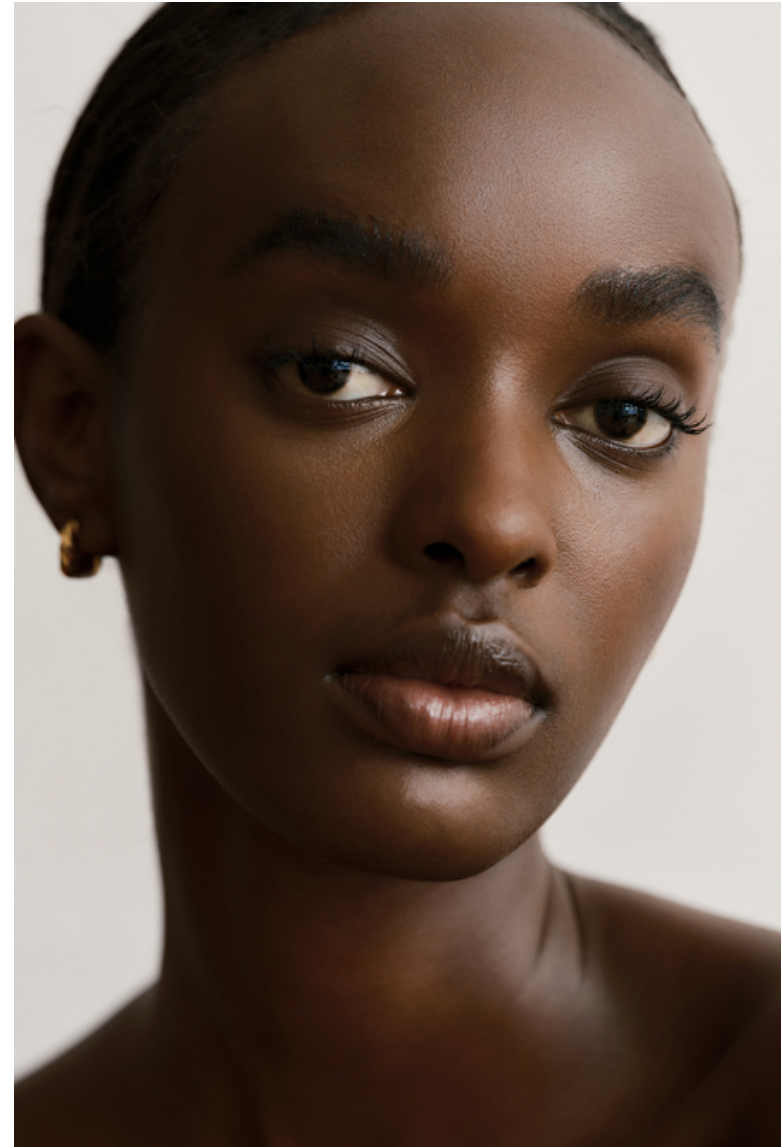

## Morella Isheja

Height 175cm / 5' 9.0"

Bust 71cm / 28"

Waist 59cm / 23"

Hips 86cm / 34"

Shoes EU/US/UK 38 / 7.5 / 5

Eyes Black

Hair Dark brown