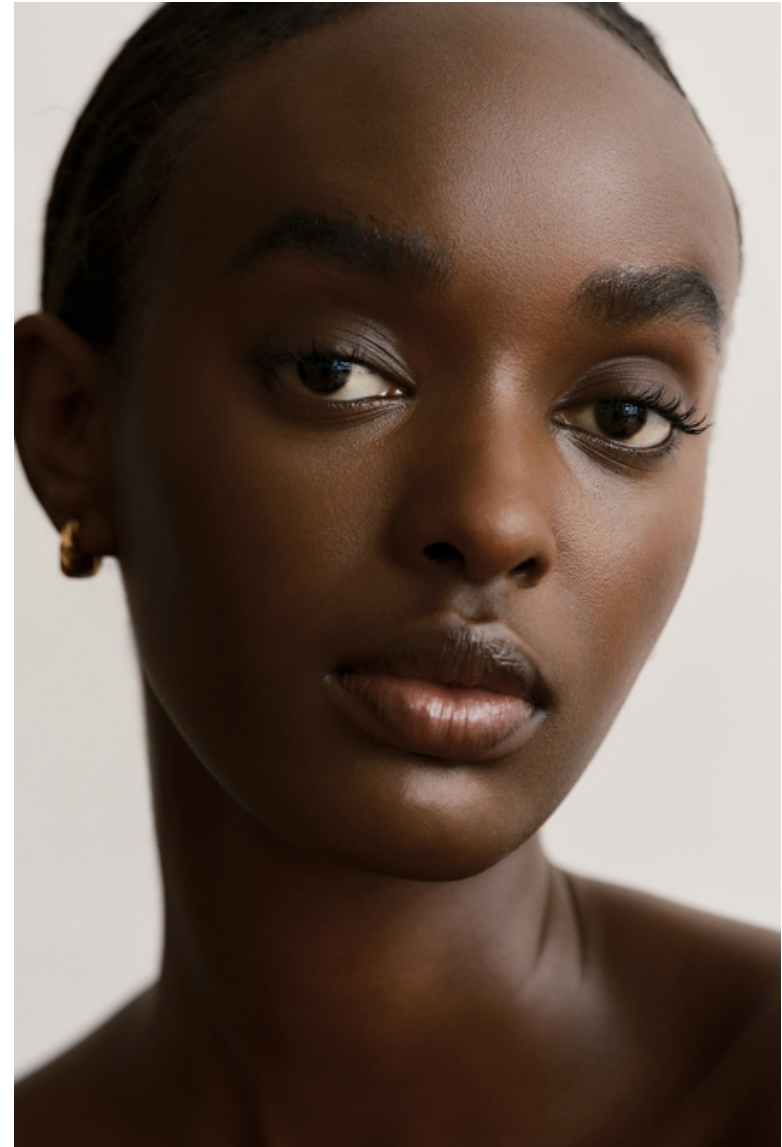

## Morella Isheja

Height 175cm / 5' 9.0"

Bust 71cm / 28"

Waist 59cm / 23"

Hips 86cm / 34"

Shoes EU/US/UK 38 / 7.5 / 5

Eyes Black

Hair Dark brown