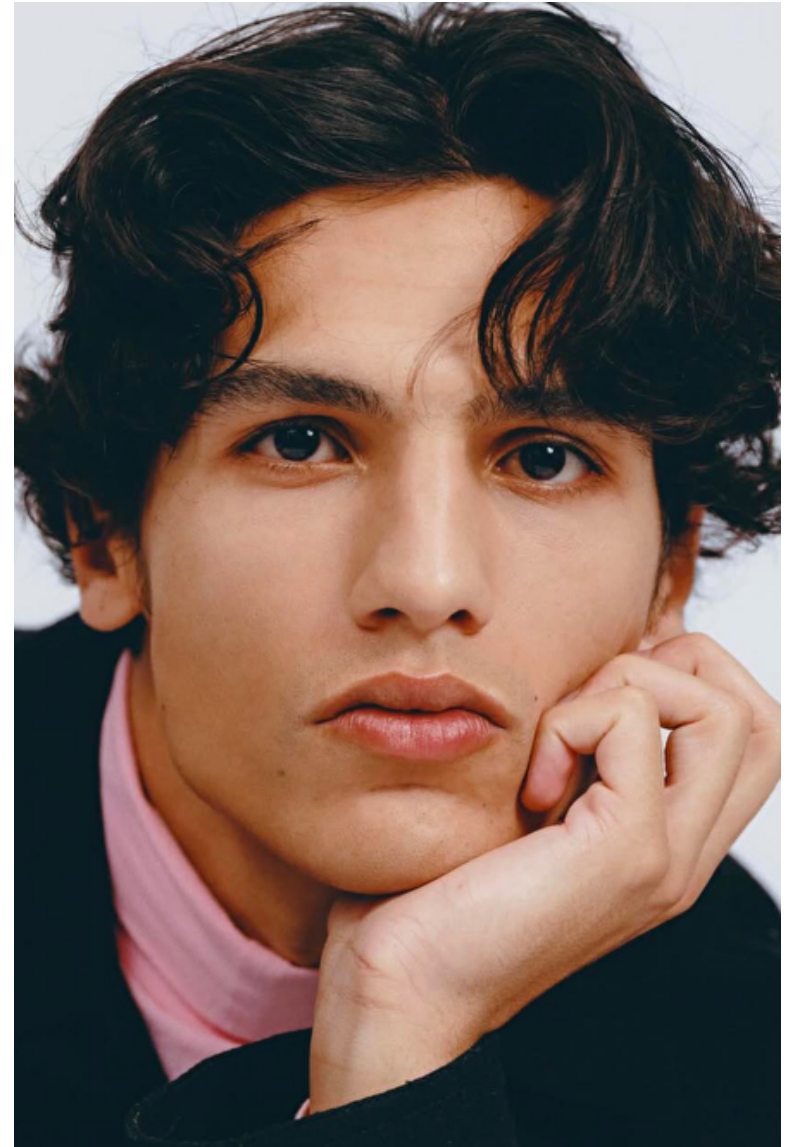

MORGAN SAHADOW

Height 187cm / 6' 1.5"

Chest 89cm / 35"

Waist 74cm / 29"

Hips 89cm / 35"

Shoes EU/US/UK 45.5 / 12.5 / 10.5

Eyes Brown

Hair Brown

Suit size 48cm / 38"