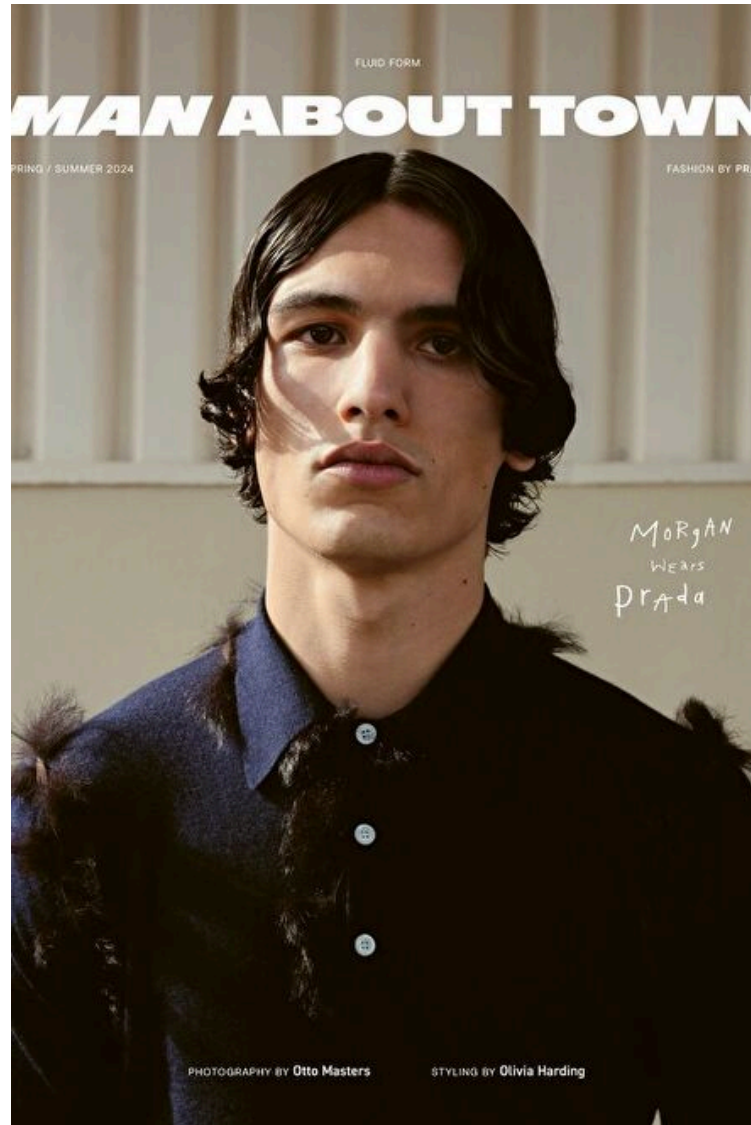

Height 187cm / 6' 1.5"

Chest 89cm / 35"

Waist 74cm / 29"

Hips 89cm / 35"

Shoes EU/US/UK 45.5 / 12.5 /
10.5

Eyes Brown

Hair Brown

Suit size 48cm / 38"