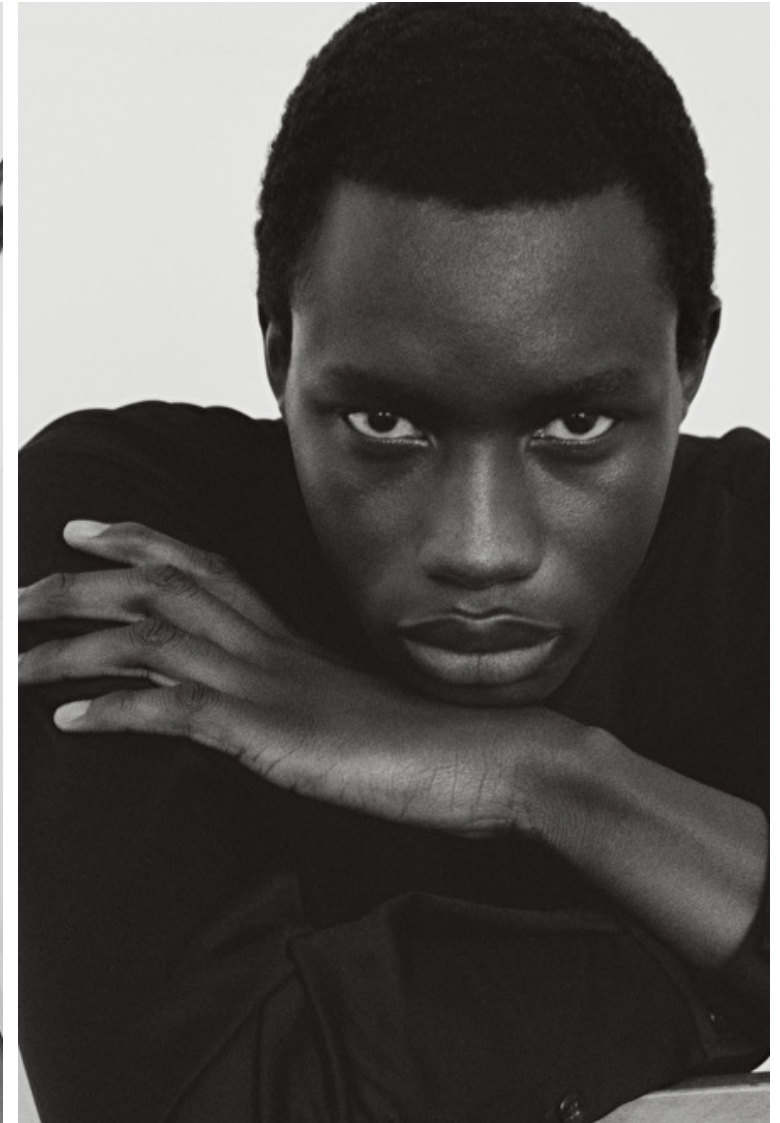

182 Rue de Rivoli, Paris, 75001, Ile-de-France, France

Phone: +33 (0) 1 40 20 15 15 **Email:** info.paris@selectmodel.com **Website:** https://selectmodel.com/

MOUSSA DIOP

Height 190cm / 6' 3.0"

Chest 78cm / 30.5"

Waist 72cm / 28.5"

Hips 81cm / 32"

Shoes EU/US/UK 45 / 12 / 10.5

Eyes Black

Hair Black

Suit size 48cm / 38"

Location ROUEN / DAKAR