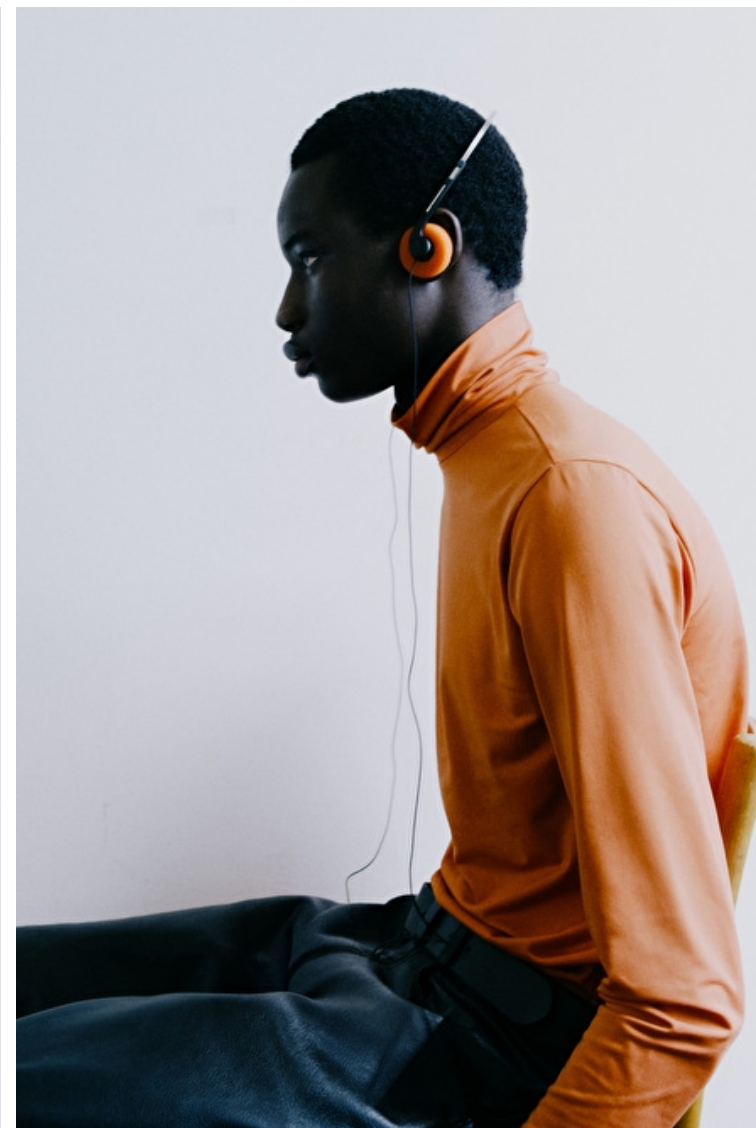

Hips 81cm / 32"

Shoes EU/US/UK 45 / 12 / 10.5

Eyes Black

Hair Black

Suit size 48cm / 38"

Location ROUEN / DAKAR

182 Rue de Rivoli, Paris, 75001, Ile-de-France, France

Phone: +33 (0) 1 40 20 15 15 **Email:** info.paris@selectmodel.com **Website:** https://selectmodel.com/