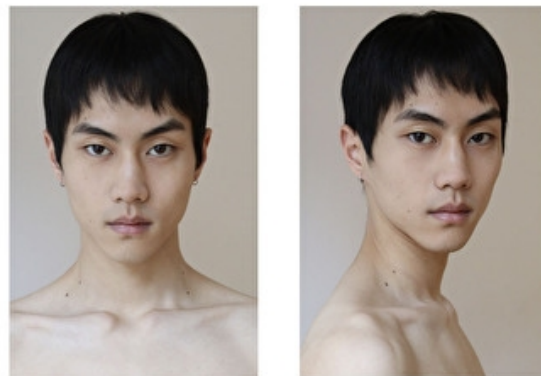

MYUNGJIN JIN

Select
MODEL MANAGEMENT

Height 188cm / 6' 2.0"

Chest 84cm / 33"

Waist 68cm / 27"

Hips 88cm / 34.5"

Shoes EU/US/UK 43 / 10.5 / 9

Eyes Brown

Hair Black

Location SEOUL

MYUNGJIN JIN

HEIGHT 188CM BUST 84CM WAIST 68CM HIPS 88CM EYES BROWN HAIR BLACK

182 RUE DE RIVOLI 75001, PARIS
TEL : +33 (0) 1 40 20 15 15