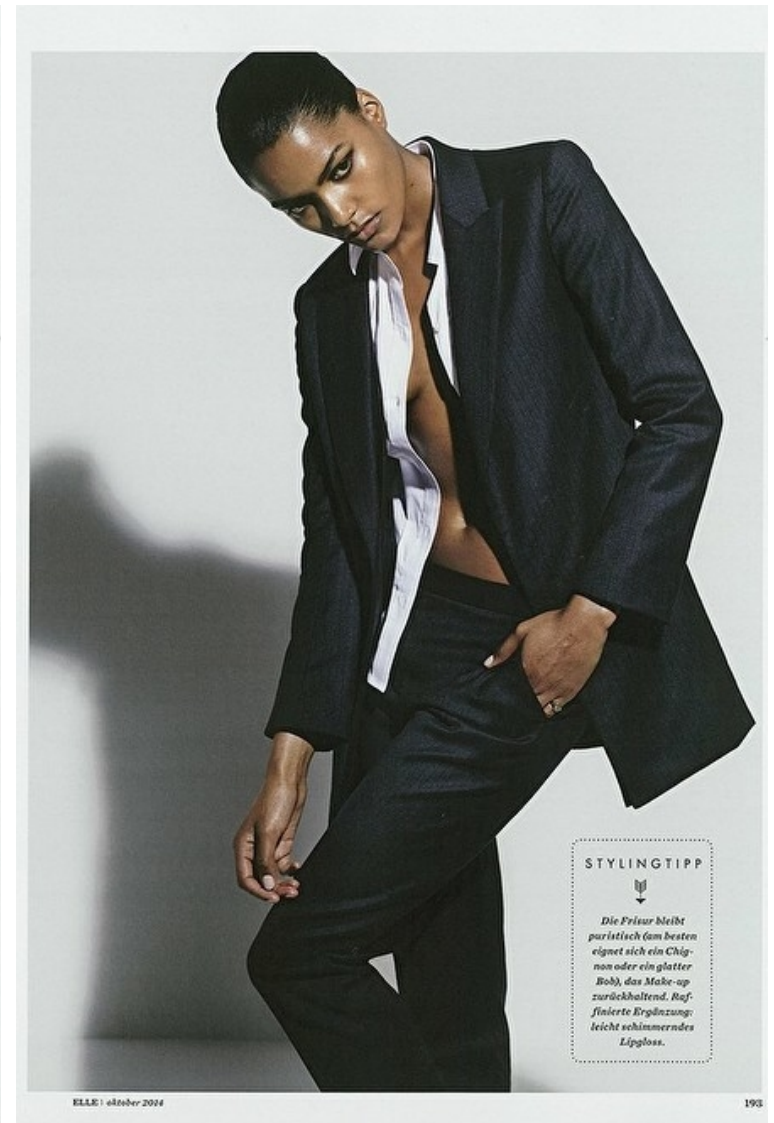

NADIA ARAUJO

Height 177cm / 5' 9.5"

Bust 84cm / 33"

Cup B

Hips 86cm / 34"

Waist 59cm / 23"

Shoes EU/US/UK 40 / 9 / 7

Size EU/US 36 / 6

Hair Dark brown

Hair length 7

Eyes Brown