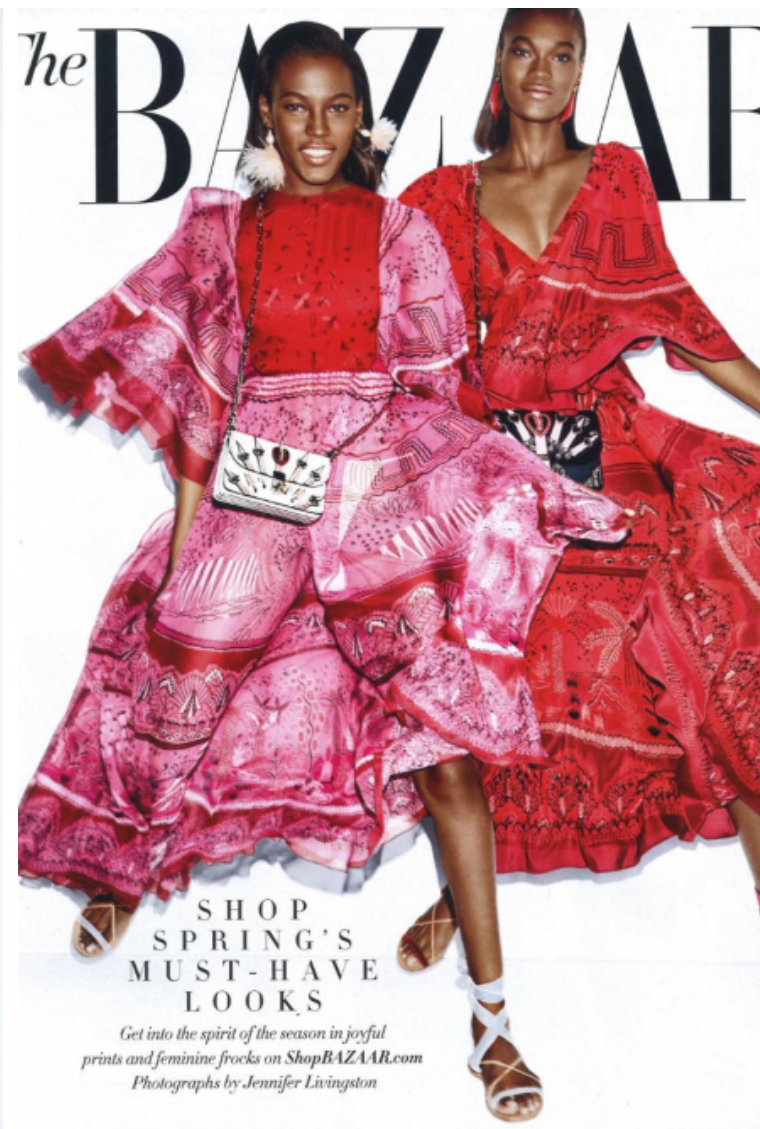

Height 180cm / 5' 11.0"

Bust 79cm / 31"

Waist 58cm / 23"

Hips 87cm / 34.5"

Shoes EU/US/UK 40.5 / 9.5 / 7

Hair Brown

Eyes Brown

Select