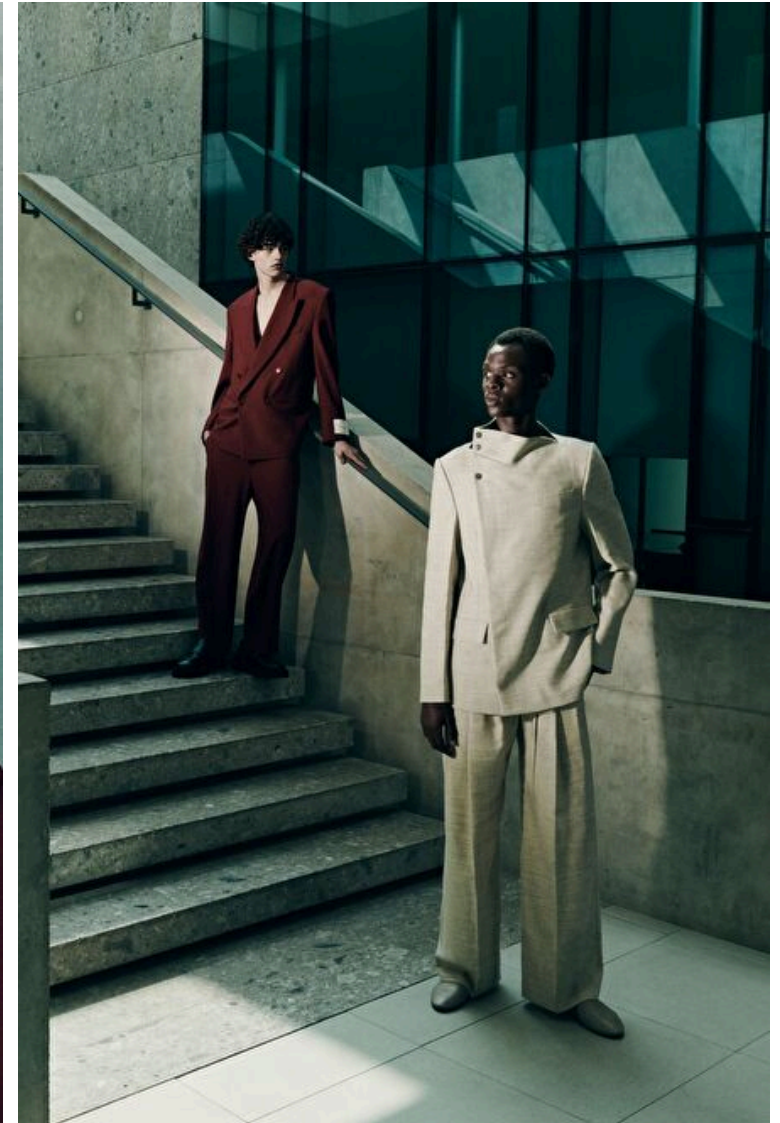

Height 190cm / 6' 3.0"

Chest 88cm / 34.5"

Waist 67cm / 26.5"

Hips 88cm / 34.5"

Shoes EU/US/UK 44 / 11 / 9.5

Eyes Brown

Hair Brown

Suit size 48cm / 38"