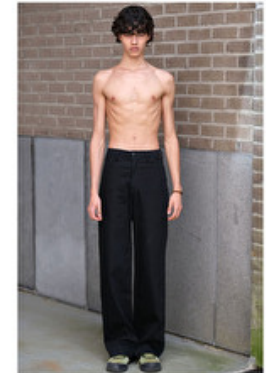

Select

MODEL MANAGEMENT

NASSIM JADIANI

HEIGHT 190CM BUST 88CM WAIST 67CM HIPS 88CM EYES BROWN HAIR BROWN

182 RUE DE RIVOLI, 75001, PARIS
TEL: + 33 (0) 1 40 20 15 15