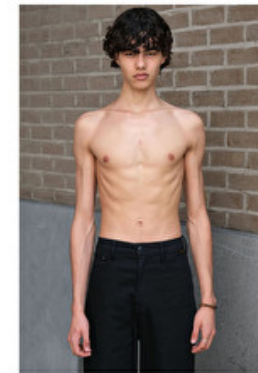

Select

MODEL MANAGEMENT

NASSIM JADIANI

HEIGHT 190CM BUST 88CM WAIST 67CM HIPS 88CM EYES BROWN HAIR BROWN

182 RUE DE RIVOLI, 75001, PARIS
TEL: + 33 (0) 1 40 20 15 15