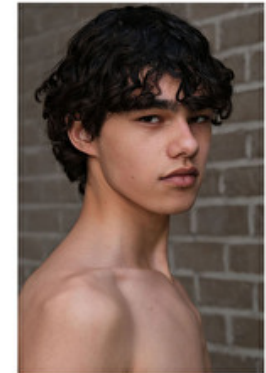

Select

MODEL MANAGEMENT

NASSIM JADIANI

HEIGHT 190CM BUST 88CM WAIST 67CM HIPS 88CM EYES BROWN HAIR BROWN

182 RUE DE RIVOLI, 75001, PARIS
TEL: + 33 (0) 1 40 20 15 15