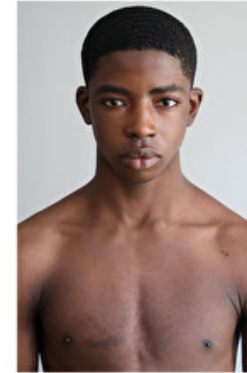

Height 184cm / 6' 0.5"

Chest 87cm / 34.5"

Waist 70cm / 27.5"

Hips 91cm / 36"

Shoes EU/US/UK 43 / 10.5 / 9

Eyes Black

Hair Black

Suit size 48cm / 38"

Select

MODEL MANAGEMENT

NELSON GARIBA

HEIGHT 184CM BUST 87CM WAIST 70CM HIPS 91CM EYES BLACK HAIR BLACK

182 RUE DE RIVOLI, 75001, PARIS
TEL: + 33 (0) 1 40 20 15 15