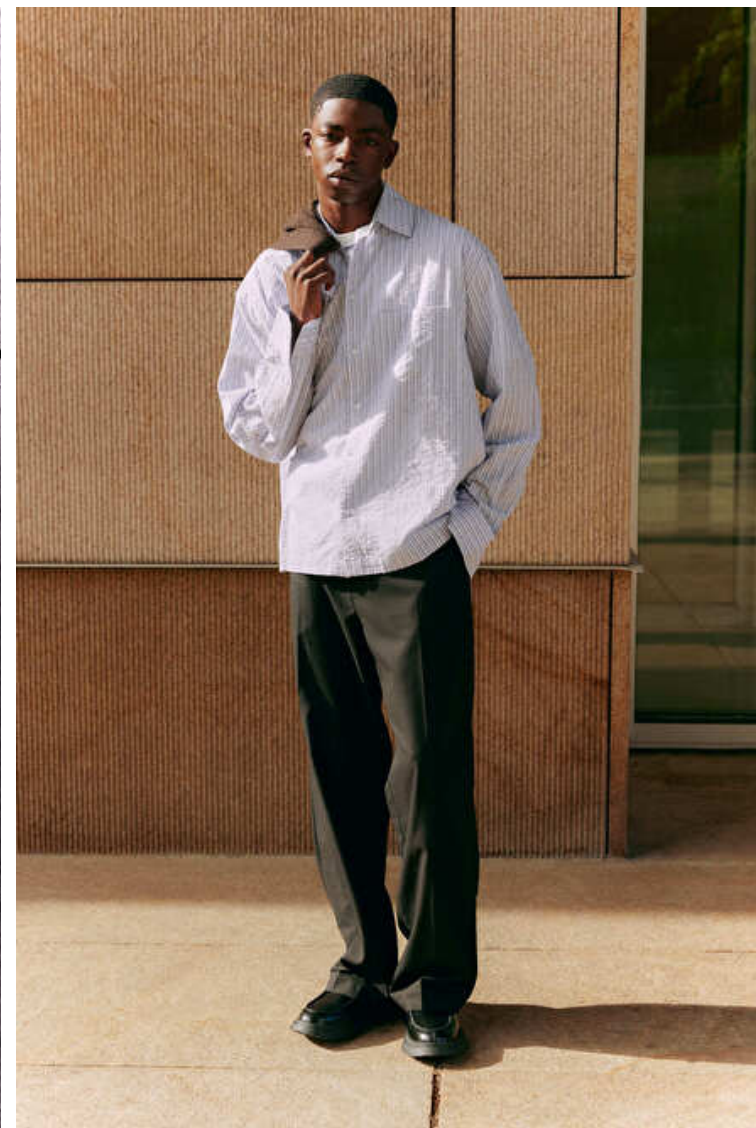

Height 184cm / 6' 0.5"

Chest 87cm / 34.5"

Waist 70cm / 27.5"

Hips 91cm / 36"

Shoes EU/US/UK 43 / 10.5 / 9

Eyes Black

Hair Black

Suit size 48cm / 38"