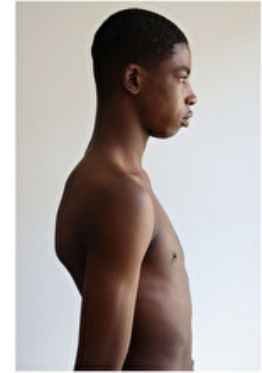

Height 184cm / 6' 0.5"

Chest 87cm / 34.5"

Waist 70cm / 27.5"

Hips 91cm / 36"

Shoes EU/US/UK 43 / 10.5 / 9

Eyes Black

Hair Black

Suit size 48cm / 38"

Select

MODEL MANAGEMENT

NELSON GARIBA

HEIGHT 184CM BUST 87CM WAIST 70CM HIPS 91CM EYES BLACK HAIR BLACK

182 RUE DE RIVOLI, 75001, PARIS
TEL: + 33 (0) 1 40 20 15 15