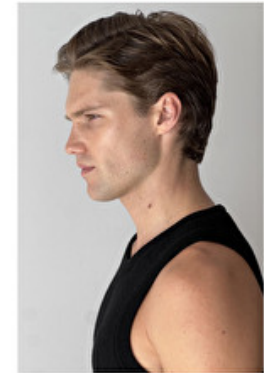

Select

MODEL MANAGEMENT