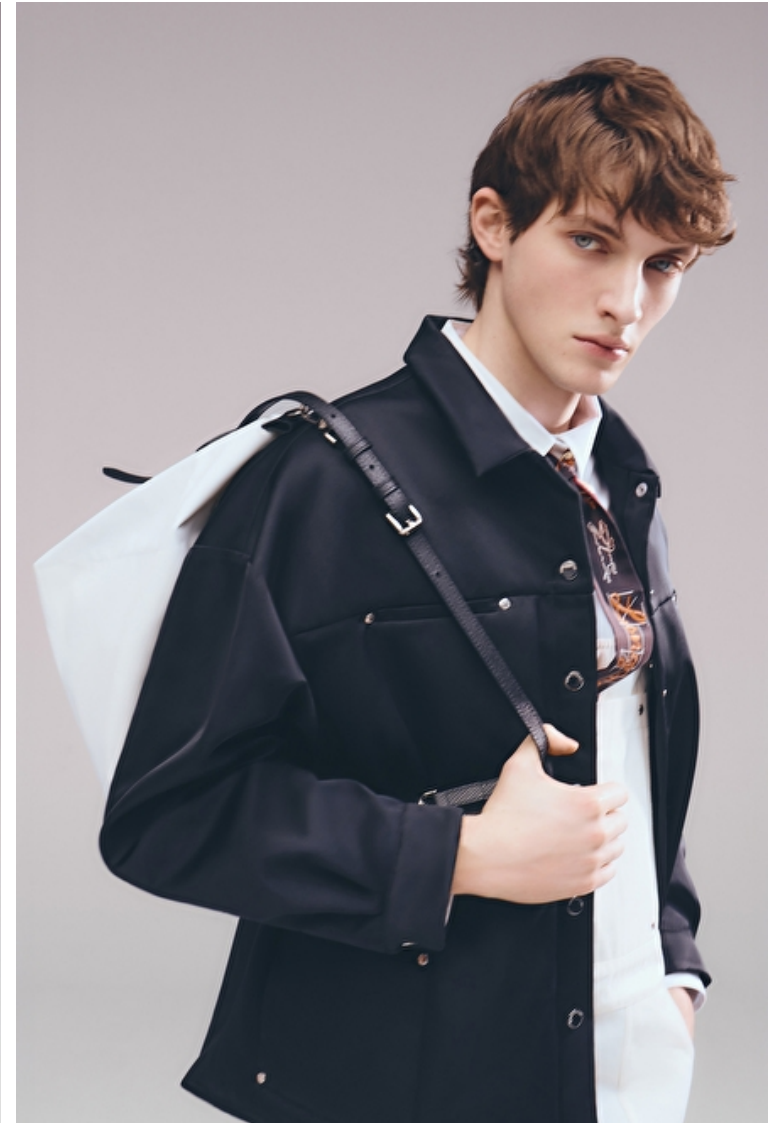

Select

MODEL MANAGEMENT

182 Rue de Rivoli, Paris, 75001, Ile-de-France, France

Phone: +33 (0) 1 40 20 15 15 Email: info.paris@selectmodel.com Website: <https://selectmodel.com/>

NICOLO SALA

Height 188cm / 6' 2.0"

Chest 90cm / 35.5"

Waist 75cm / 29.5"

Hips 90cm / 35.5"

Shoes EU/US/UK 43 / 10.5 / 9

Eyes Blue

Hair Dark blond

Suit size 46cm / 36"