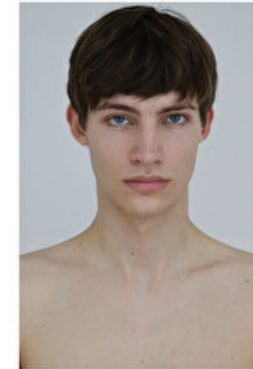

Height 189cm / 6' 2.5"

Chest 89cm / 35"

Waist 77cm / 30.5"

Hips 90cm / 35.5"

Shoes EU/US/UK 45 / 12 / 10.5

Eyes Blue

Hair Brown

Suit size 46cm / 36"

Select

MODEL MANAGEMENT

NIKOLA DAKIC

HEIGHT 190CM BUST 89CM WAIST 77CM HIPS 90CM EYES BLUE HAIR BROWN

182 RUE DE RIVOLI, 75001, PARIS
TEL: + 33 (0) 1 40 20 15 15