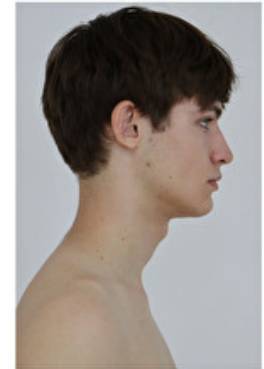

Height 189cm / 6' 2.5"

Chest 89cm / 35"

Waist 77cm / 30.5"

Hips 90cm / 35.5"

Shoes EU/US/UK 45 / 12 / 10.5

Eyes Blue

Hair Brown

Suit size 46cm / 36"

Select

MODEL MANAGEMENT

NIKOLA DAKIC

HEIGHT 190CM BUST 89CM WAIST 77CM HIPS 90CM EYES BLUE HAIR BROWN

182 RUE DE RIVOLI, 75001, PARIS
TEL: + 33 (0) 1 40 20 15 15