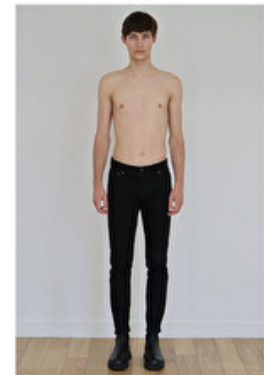

Height 189cm / 6' 2.5"

Chest 89cm / 35"

Waist 77cm / 30.5"

Hips 90cm / 35.5"

Shoes EU/US/UK 45 / 12 / 10.5

Eyes Blue

Hair Brown

Suit size 46cm / 36"

Select

MODEL MANAGEMENT

NIKOLA DAKIC

HEIGHT 190CM BUST 89CM WAIST 77CM HIPS 90CM EYES BLUE HAIR BROWN

182 RUE DE RIVOLI, 75001, PARIS
TEL: + 33 (0) 1 40 20 15 15