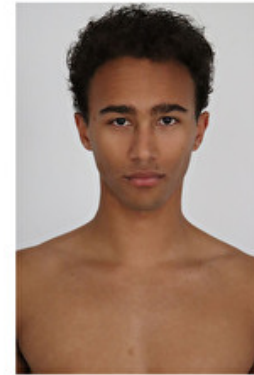

Select

MODEL MANAGEMENT

NINO NORTH

HEIGHT 178CM BUST 93CM WAIST 74CM HIPS 98CM EYES BLACK HAIR BLACK

182 RUE DE RIVOLI, 75001, PARIS
TEL: + 33 (0) 1 40 20 15 15