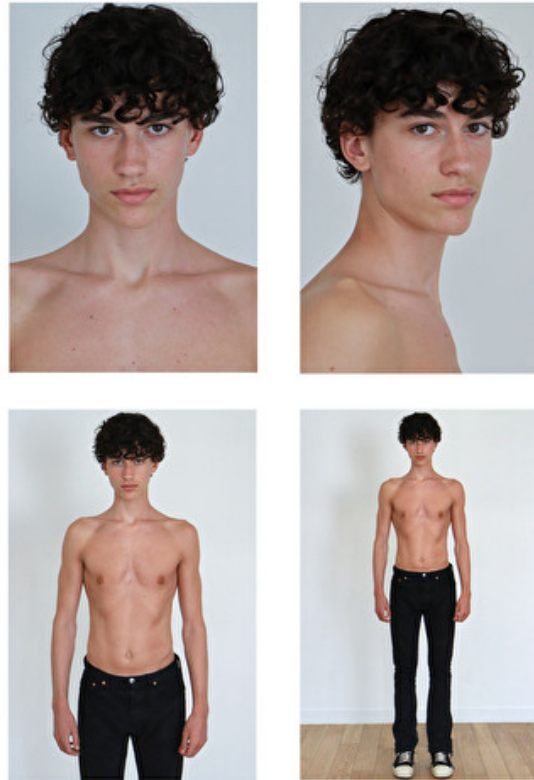

NOA BARREAU

Height 192cm / 6' 3.5"

Chest 87cm / 34.5"

Waist 72cm / 28.5"

Hips 89cm / 35"

Shoes EU/US/UK 45.5 / 12.5 / 10.5

Eyes Brown

Hair Brown

Select

MODEL MANAGEMENT

Height 192cm / 6' 3.5"

Chest 87cm / 34.5"

Waist 72cm / 28.5"

Hips 89cm / 35"

Shoes EU/US/UK 45.5 / 12.5 /
10.5

Eyes Brown

Hair Brown

Suit size 48cm / 38"

NOA BARREAU

HEIGHT 190CM BUST 87CM WAIST 72CM HIPS 89CM EYES BROWN HAIR BROWN

182 RUE DE RIVOLI, 75001, PARIS
TEL: + 33 (0) 1 40 20 15 15