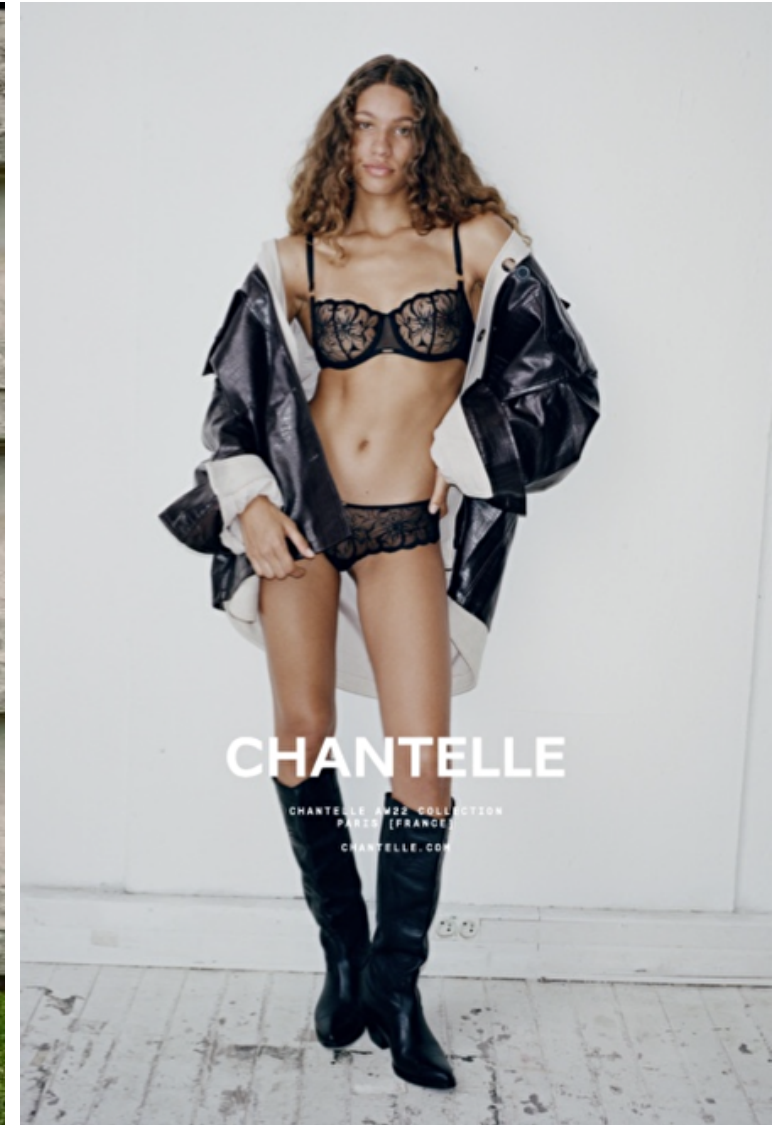

Select

MODEL MANAGEMENT

182 Rue de Rivoli, Paris, 75001, Ile-de-France, France

Phone: +33 (0) 1 40 20 15 15 Email: info.paris@selectmodel.com Website: <https://selectmodel.com/>

Noa Blaaker

Height 178cm / 5' 10.0"

Bust 83cm / 32.5"

Waist 60cm / 23.5"

Hips 90cm / 35.5"

Shoes EU/US/UK 40 / 9 / 7

Eyes Green

Hair Brown

Hair length 4

Location Based in Amsterdam -
Roots : from Suriname