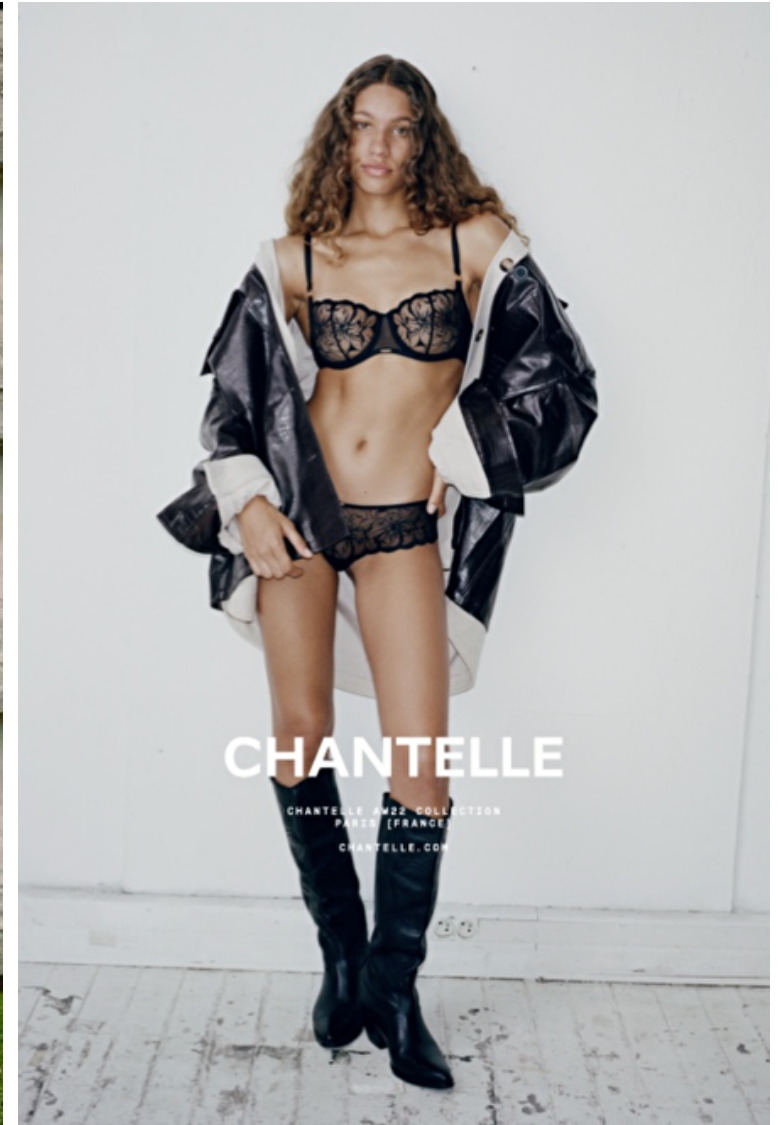

Select

MODEL MANAGEMENT

182 Rue de Rivoli, Paris, 75001, Ile-de-France, France

Phone: +33 (0) 1 40 20 15 15 Email: info.paris@selectmodel.com Website: <https://selectmodel.com/>

Noa Blaaker

Height 178cm / 5' 10.0"

Bust 83cm / 32.5"

Waist 60cm / 23.5"

Hips 90cm / 35.5"

Shoes EU/US/UK 40 / 9 / 7

Eyes Green

Hair Brown

Hair length 4

Location Based in Amsterdam -
Roots : from Suriname