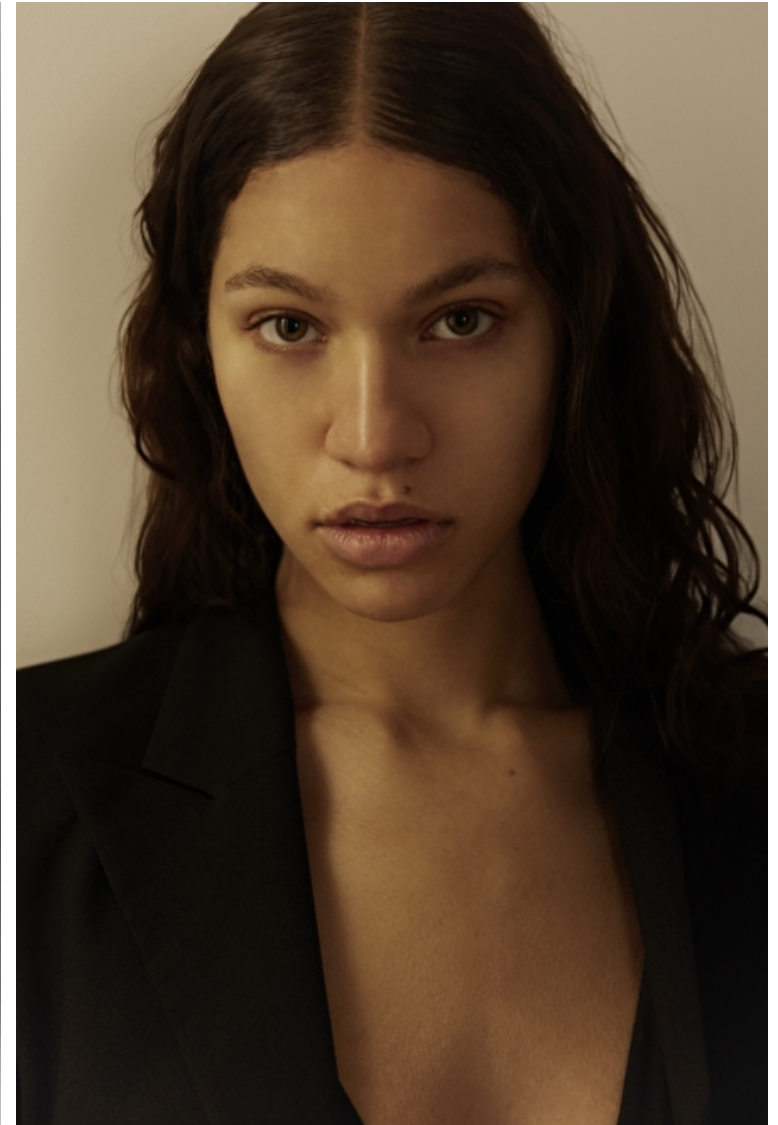

Select

MODEL MANAGEMENT

182 Rue de Rivoli, Paris, 75001, Ile-de-France, France

Phone: +33 (0) 1 40 20 15 15 Email: info.paris@selectmodel.com Website: <https://selectmodel.com/>

Noa Blaaker

Height 178cm / 5' 10.0"

Bust 83cm / 32.5"

Waist 60cm / 23.5"

Hips 90cm / 35.5"

Shoes EU/US/UK 40 / 9 / 7

Eyes Green

Hair Brown

Hair length 4

Location Based in Amsterdam -
Roots : from Suriname