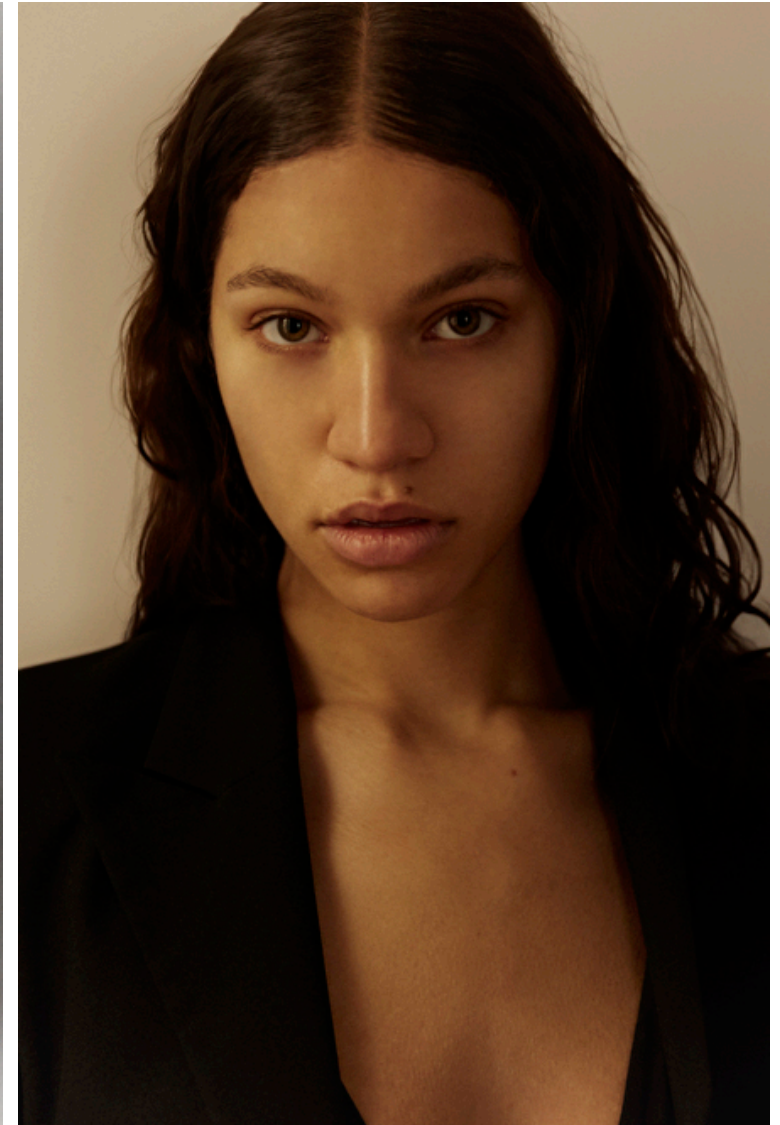

Hair length 4

Location Based in Amsterdam -  
Roots : from Suriname