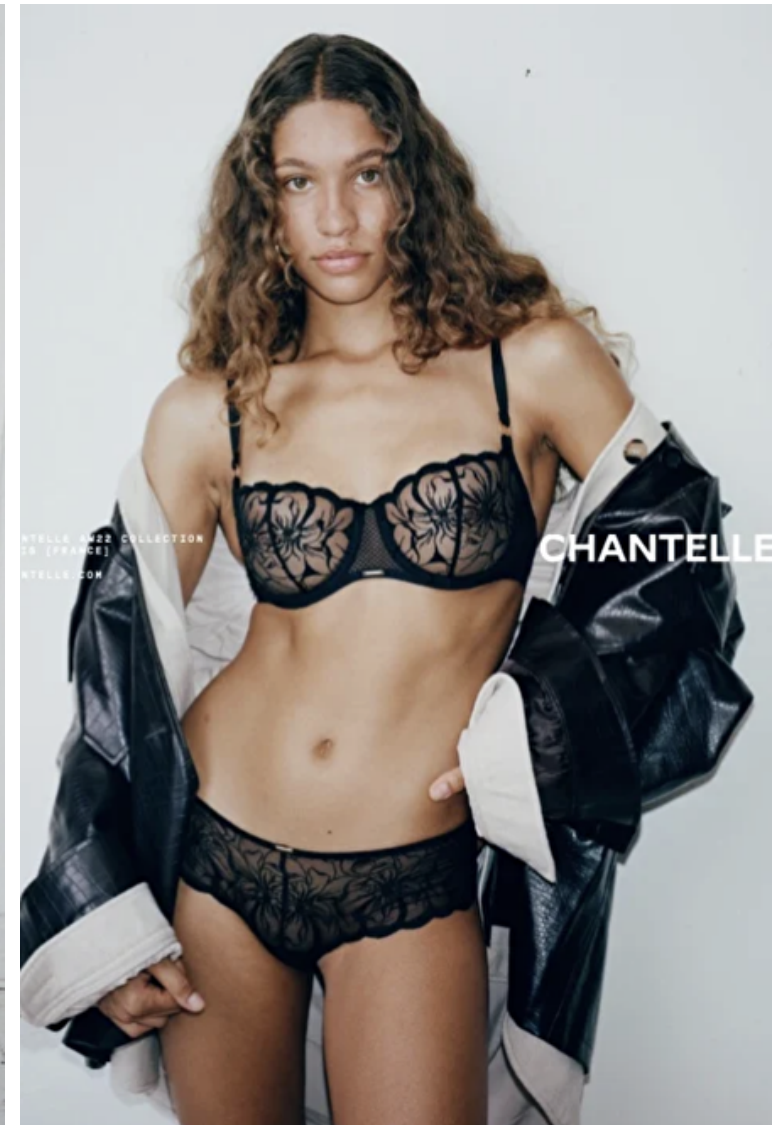

Height 178cm / 5' 10.0"

Bust 83cm / 32.5"

Waist 60cm / 23.5"

Hips 90cm / 35.5"

Shoes EU/US/UK 40 / 9 / 7

Eyes Green

Hair Brown

Select