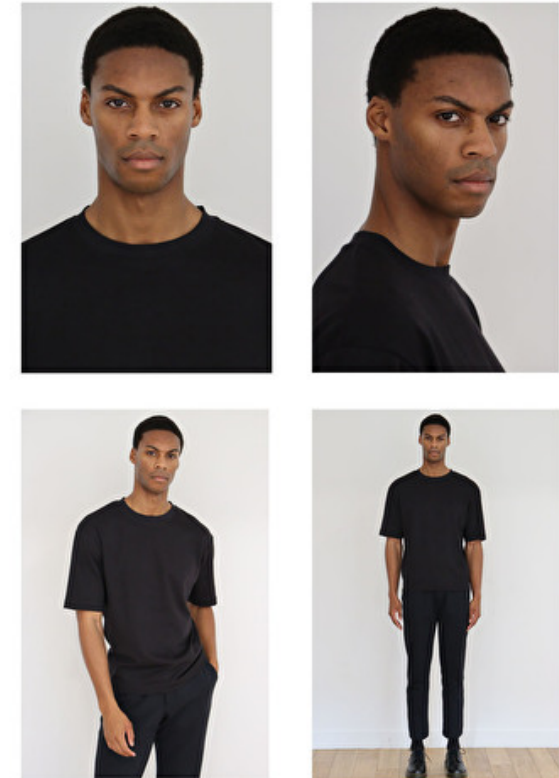

Select

MODEL MANAGEMENT