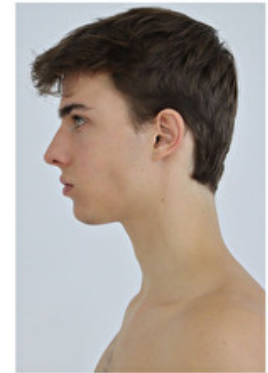

Chest 82cm / 32.5"

Waist 64cm / 25"

Hips 87cm / 34.5"

Shoes EU/US/UK 45 / 12 / 10.5

Eyes Blue

Hair Brown

Suit size 46cm / 36"

Select

MODEL MANAGEMENT

NOE PELISSON

HEIGHT 188CM BUST 79CM WAIST 64CM HIPS 87CM EYES BLUE HAIR BROWN

182 RUE DE RIVOLI, 75001, PARIS
TEL: + 33 (0) 1 40 20 15 15