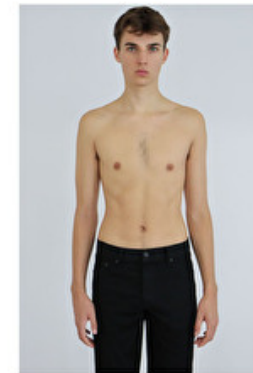

Chest 82cm / 32.5"

Waist 64cm / 25"

Hips 87cm / 34.5"

Shoes EU/US/UK 45 / 12 / 10.5

Eyes Blue

Hair Brown

Suit size 46cm / 36"

Select

MODEL MANAGEMENT

NOE PELISSON

HEIGHT 188CM BUST 79CM WAIST 64CM HIPS 87CM EYES BLUE HAIR BROWN

182 RUE DE RIVOLI, 75001, PARIS
TEL: + 33 (0) 1 40 20 15 15