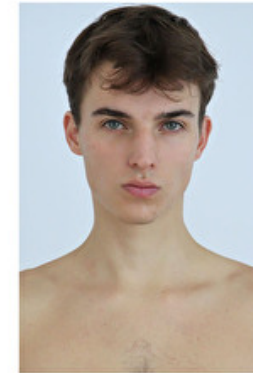

Select

MODEL MANAGEMENT

NOE PELISSON

HEIGHT 188CM BUST 79CM WAIST 64CM HIPS 87CM EYES BLUE HAIR BROWN

182 RUE DE RIVOLI, 75001, PARIS
TEL: + 33 (0) 1 40 20 15 15