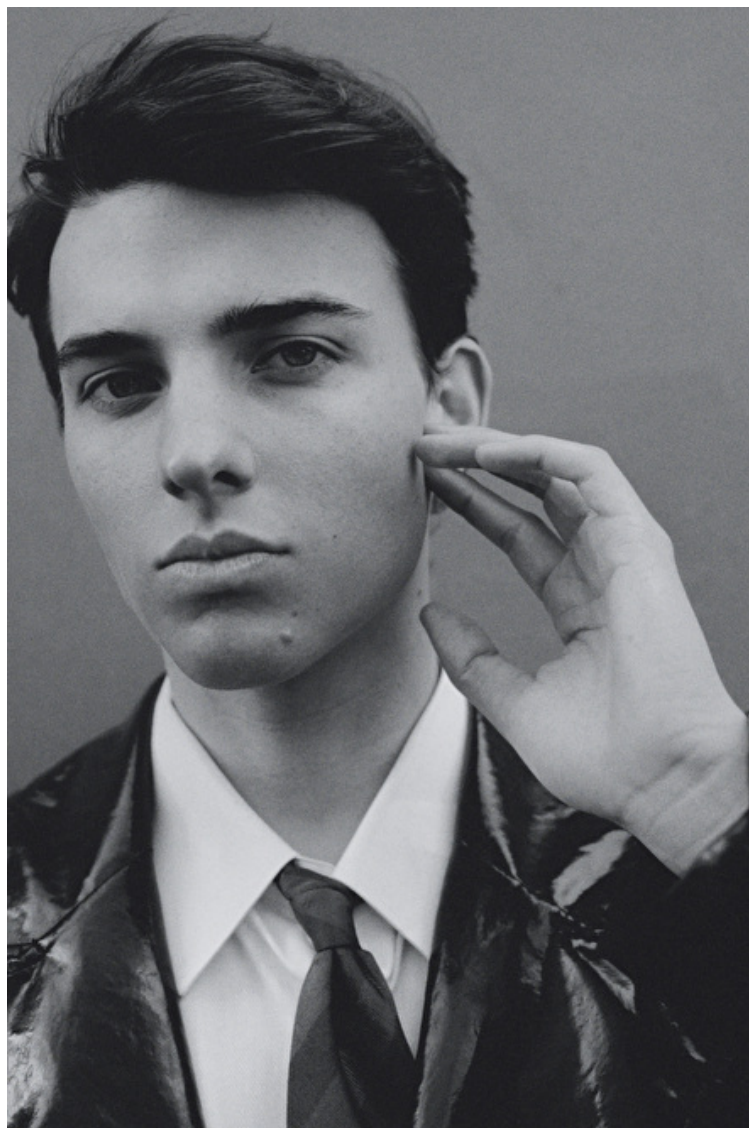

Chest 82cm / 32.5"

Waist 64cm / 25"

Hips 87cm / 34.5"

Shoes EU/US/UK 45 / 12 / 10.5

Eyes Blue

Hair Brown

Suit size 46cm / 36"

Select