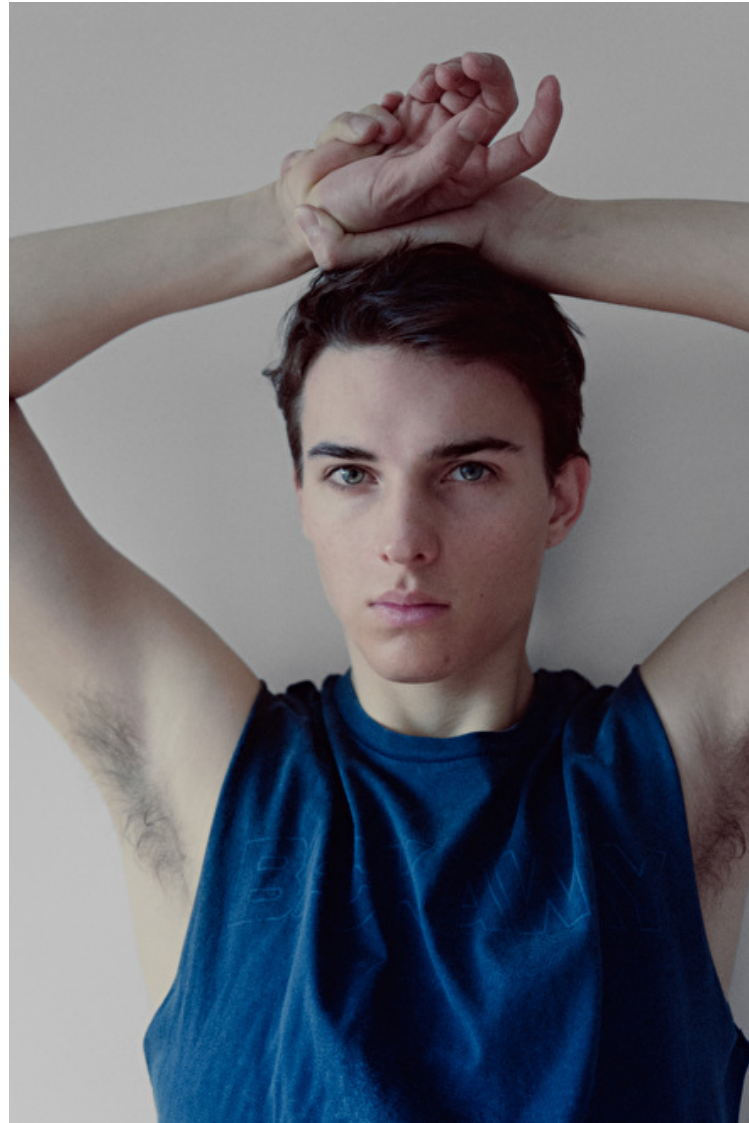

Chest 82cm / 32.5"

Waist 64cm / 25"

Hips 87cm / 34.5"

Shoes EU/US/UK 45 / 12 / 10.5

Eyes Blue

Hair Brown

Suit size 46cm / 36"

Select