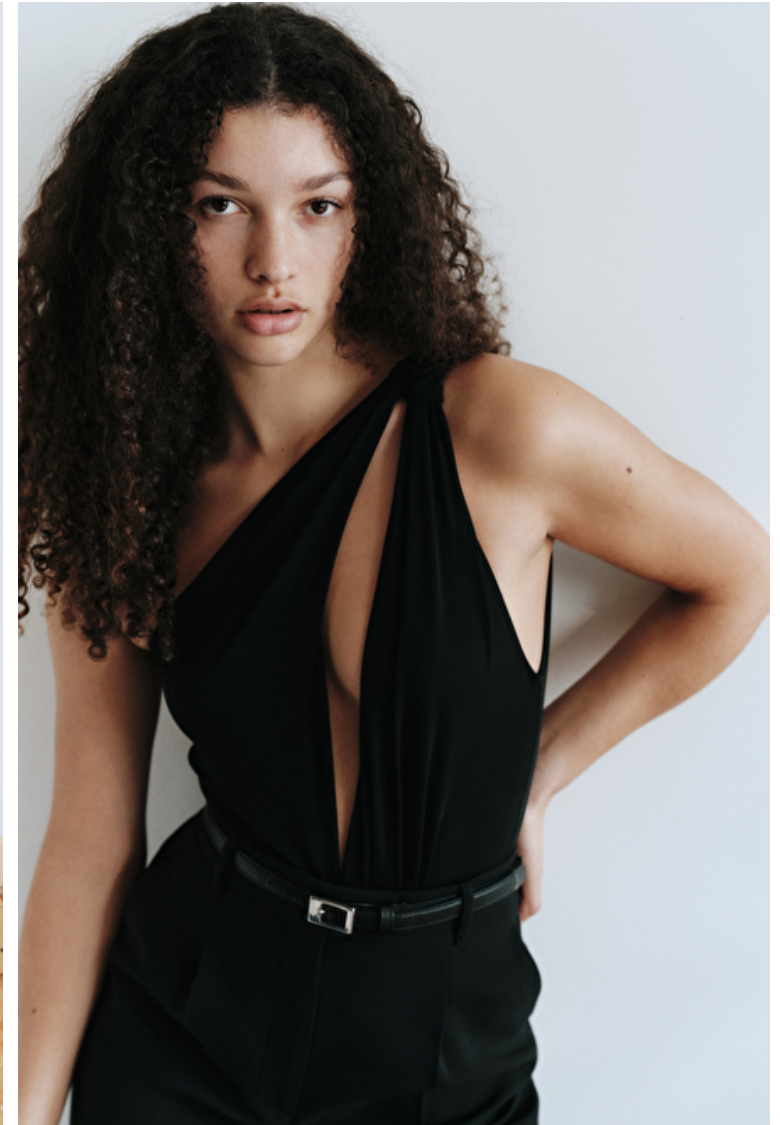

Naomi De Monès

Height 178cm / 5' 10.0"

Bust 82cm / 32.5"

Waist 67cm / 26.5"

Hips 95cm / 37.5"

Shoes EU/US/UK 41 / 9.5 / 8

Eyes Brown

Hair Dark brown

Hair length 5

Cup A