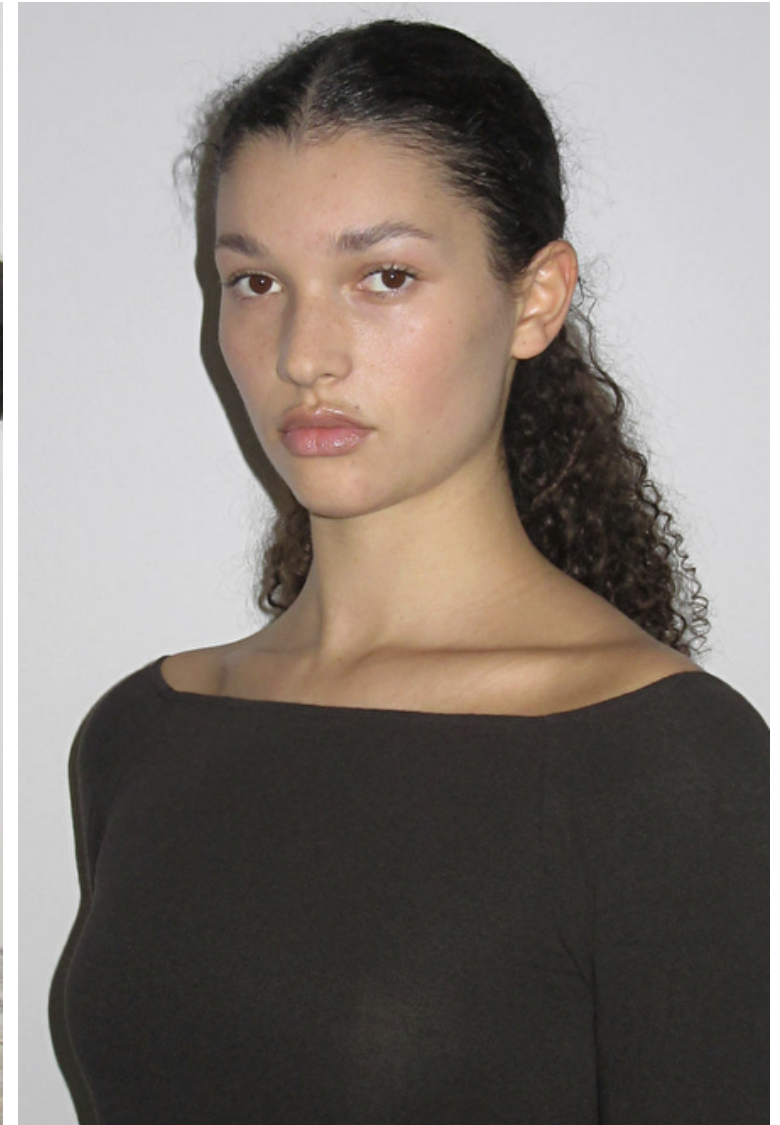

Naomi De Monès

Height 178cm / 5' 10.0"

Bust 82cm / 32.5"

Waist 67cm / 26.5"

Hips 95cm / 37.5"

Shoes EU/US/UK 41 / 9.5 / 8

Eyes Brown

Hair Dark brown

Hair length 5

Cup A