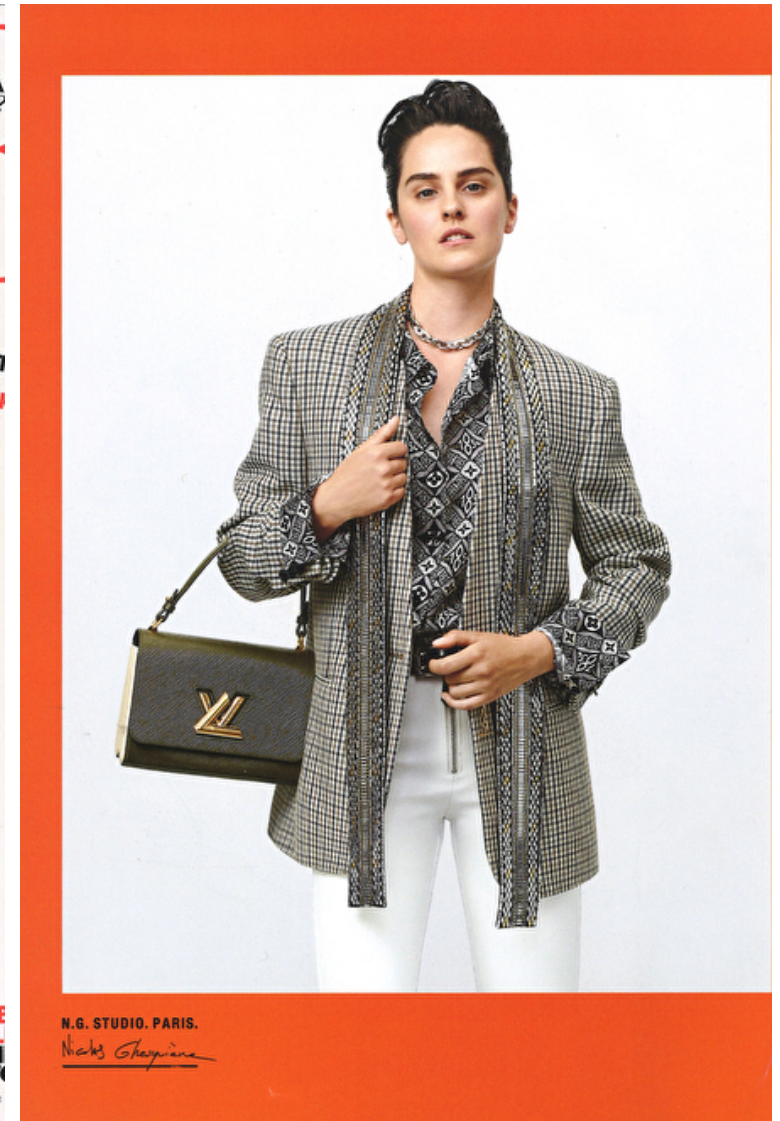

Waist 59cm / 23"

Hips 88cm / 34.5"

Shoes EU/US/UK 38 / 7.5 / 5

Hair Brown

Eyes Green

Select

MODEL MANAGEMENT

182 Rue de Rivoli, Paris, 75001, Ile-de-France, France