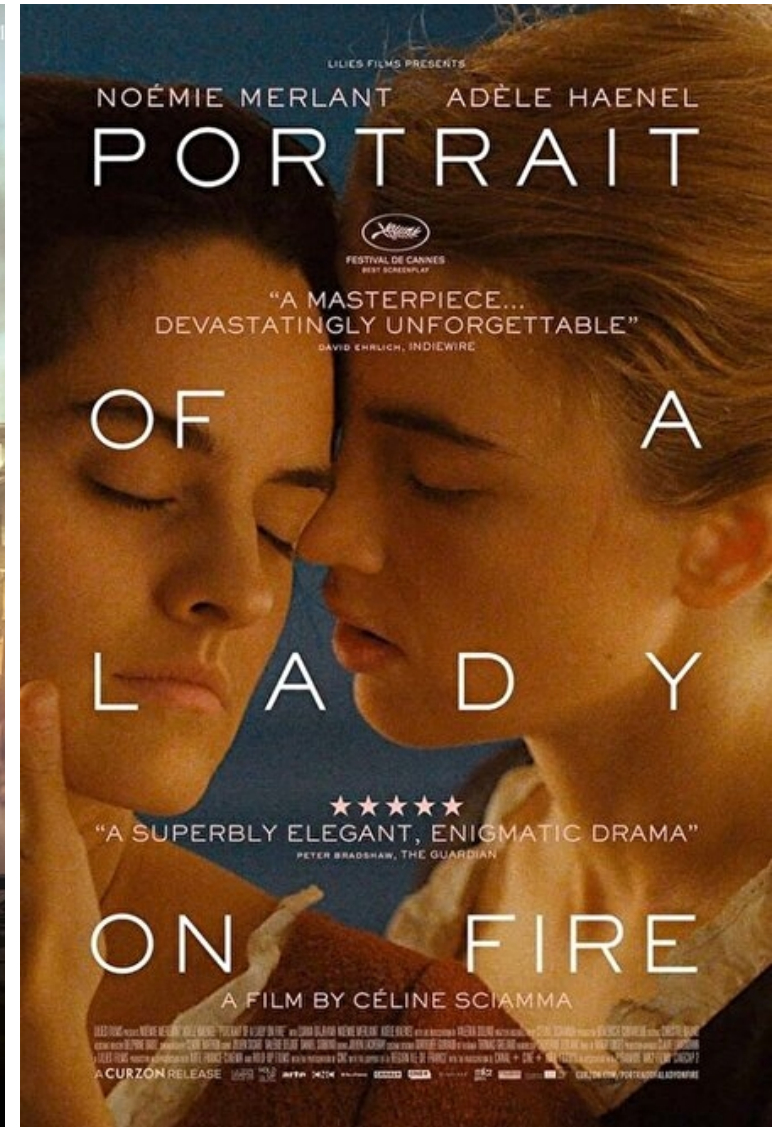

Select

MODEL MANAGEMENT

182 Rue de Rivoli, Paris, 75001, Ile-de-France, France

Phone: +33 (0) 1 40 20 15 15 Email: info.paris@selectmodel.com Website: <https://selectmodel.com/>

Noemie Merlant

Height 176cm / 5' 9.5"

Bust 84cm / 33"

Waist 59cm / 23"

Hips 88cm / 34.5"

Shoes EU/US/UK 38 / 7.5 / 5

Hair Brown

Eyes Green