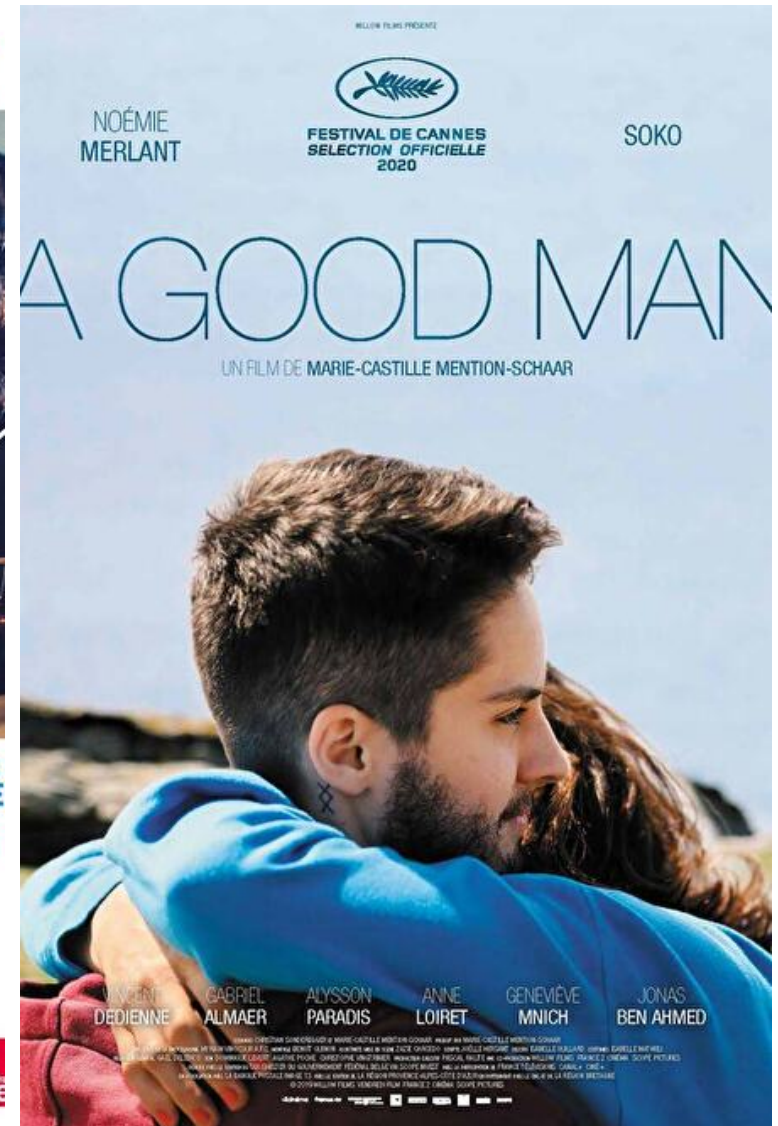

Bust 84cm / 33"

Waist 59cm / 23"

Hips 88cm / 34.5"

Shoes EU/US/UK 38 / 7.5 / 5

Hair Brown

Eyes Green

Noemie Merlant

Height 176cm / 5' 9.5"