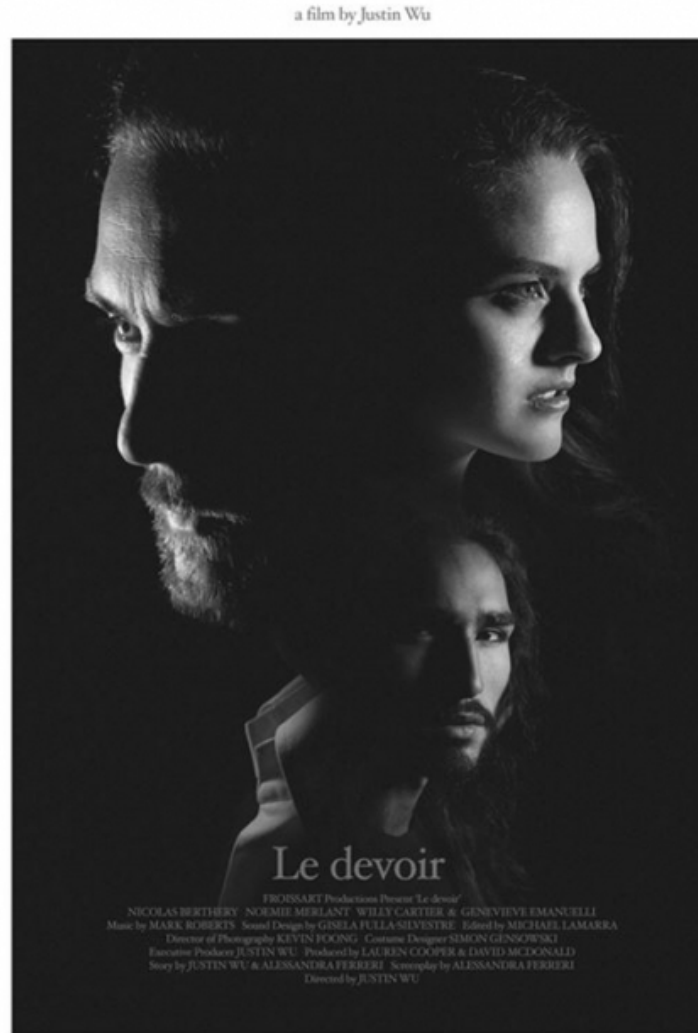

Noemie Merlant

Height 176cm / 5' 9.5"

Bust 84cm / 33"

Waist 59cm / 23"

Hips 88cm / 34.5"

Shoes EU/US/UK 38 / 7.5 / 5

Hair Brown

Eyes Green