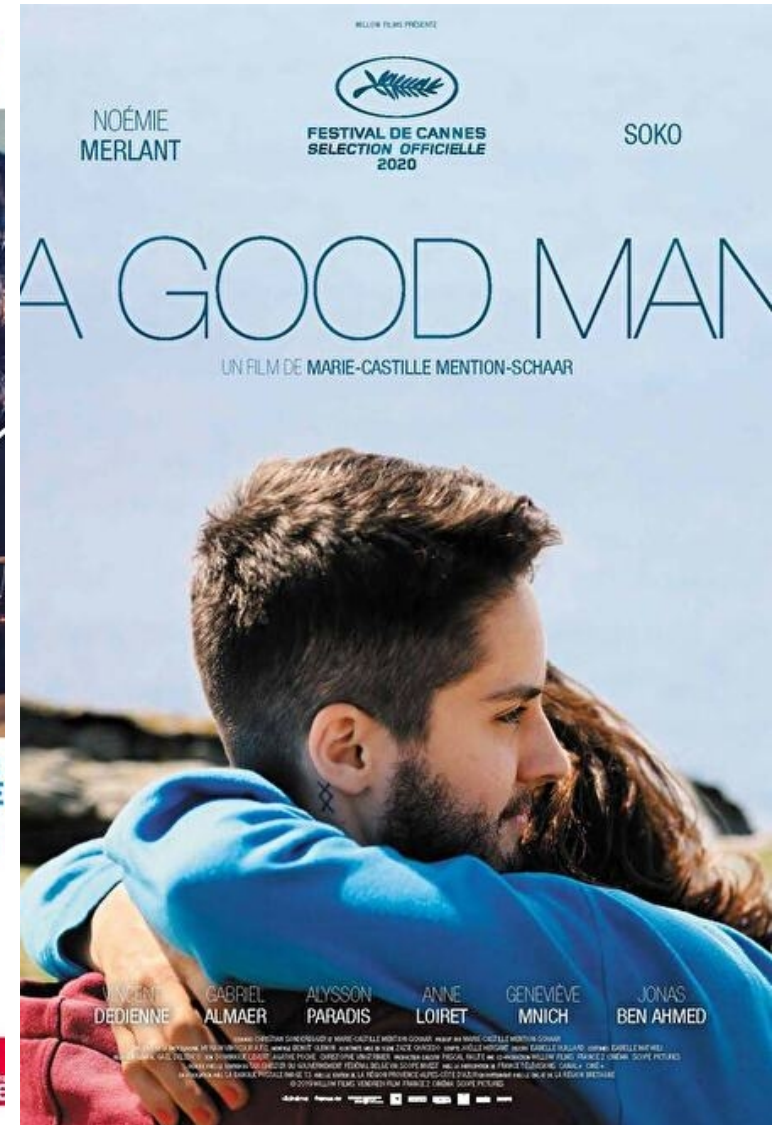

Select

MODEL MANAGEMENT

182 Rue de Rivoli, Paris, 75001, Ile-de-France, France

Phone: +33 (0) 1 40 20 15 15 Email: info.paris@selectmodel.com Website: https://selectmodel.com/

Noemie Merlant

Height 176cm / 5' 9.5"

Bust 84cm / 33"

Waist 59cm / 23"

Hips 88cm / 34.5"

Shoes EU/US/UK 38 / 7.5 / 5

Hair Brown

Eyes Green