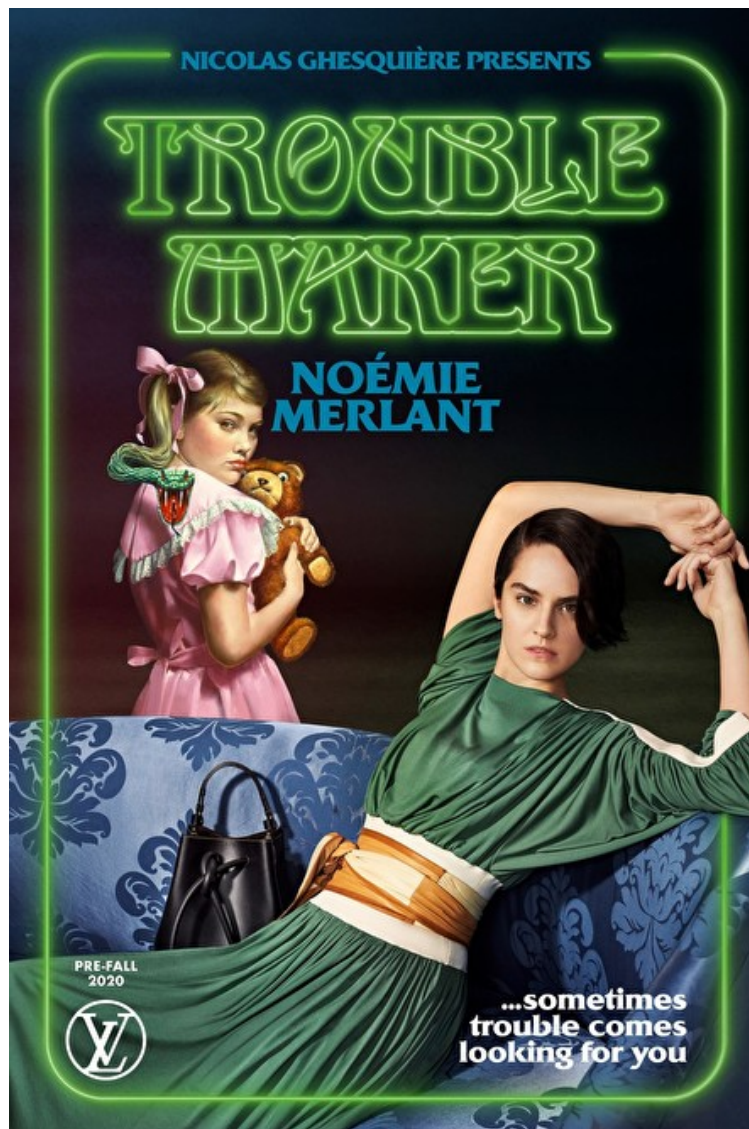

Select

MODEL MANAGEMENT

182 Rue de Rivoli, Paris, 75001, Ile-de-France, France
Phone: +33 (0) 1 40 20 15 15 Email: info.paris@selectmodel.com Website: https://selectmodel.com/

Noemie Merlant

Height 176cm / 5' 9.5"

Bust 84cm / 33"

Waist 59cm / 23"

Hips 88cm / 34.5"

Shoes EU/US/UK 38 / 7.5 / 5

Hair Brown

Eyes Green