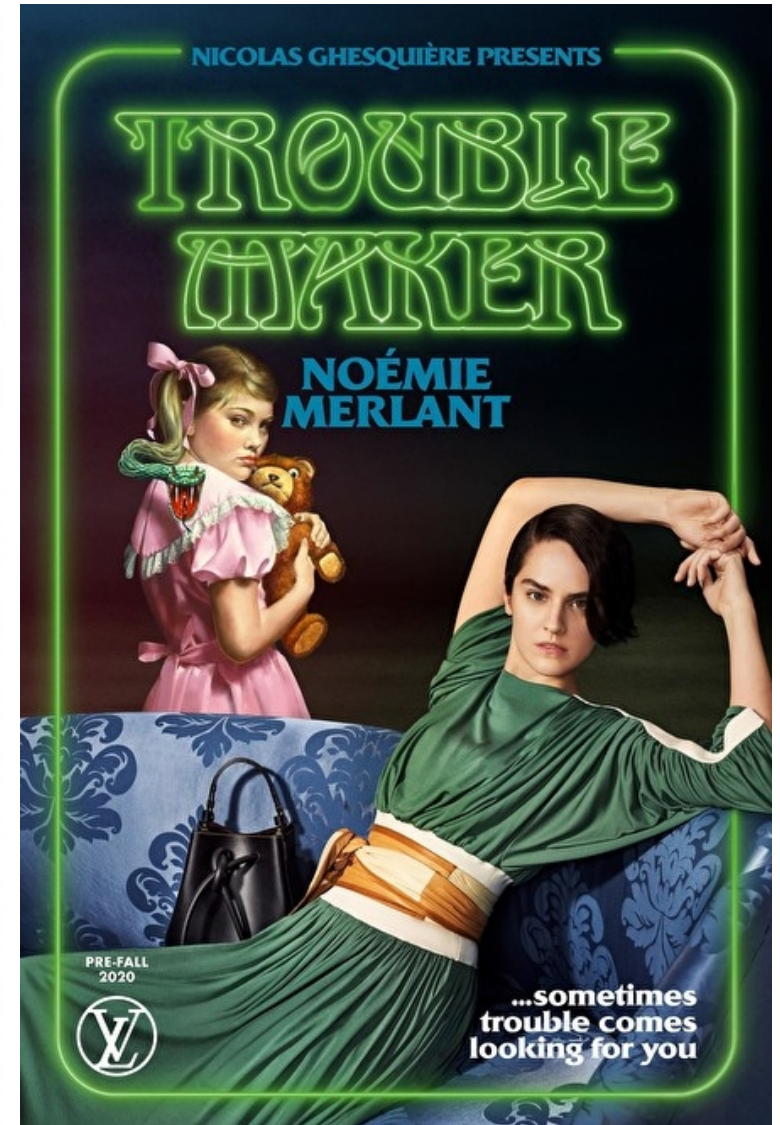

Select

MODEL MANAGEMENT

182 Rue de Rivoli, Paris, 75001, Ile-de-France, France

Phone: +33 (0) 1 40 20 15 15 Email: info.paris@selectmodel.com Website: <https://selectmodel.com/>

Noemie Merlant

Height 176cm / 5' 9.5"

Bust 84cm / 33"

Waist 59cm / 23"

Hips 88cm / 34.5"

Shoes EU/US/UK 38 / 7.5 / 5

Hair Brown

Eyes Green