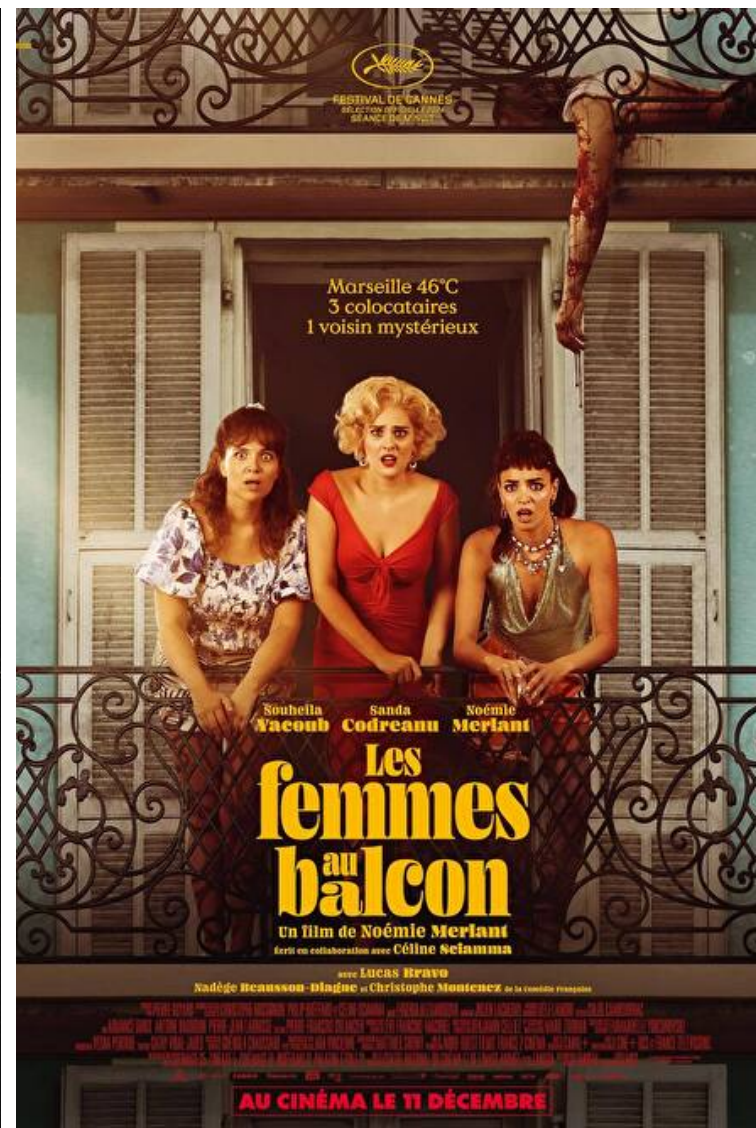

Bust 84cm / 33"

Waist 59cm / 23"

Hips 88cm / 34.5"

Shoes EU/US/UK 38 / 7.5 / 5

Hair Brown

Eyes Green

Select

MODEL MANAGEMENT

Waist 59cm / 23"

Hips 88cm / 34.5"

Shoes EU/US/UK 38 / 7.5 / 5

Hair Brown

Eyes Green

Select

MODEL MANAGEMENT

182 Rue de Rivoli, Paris, 75001, Ile-de-France, France