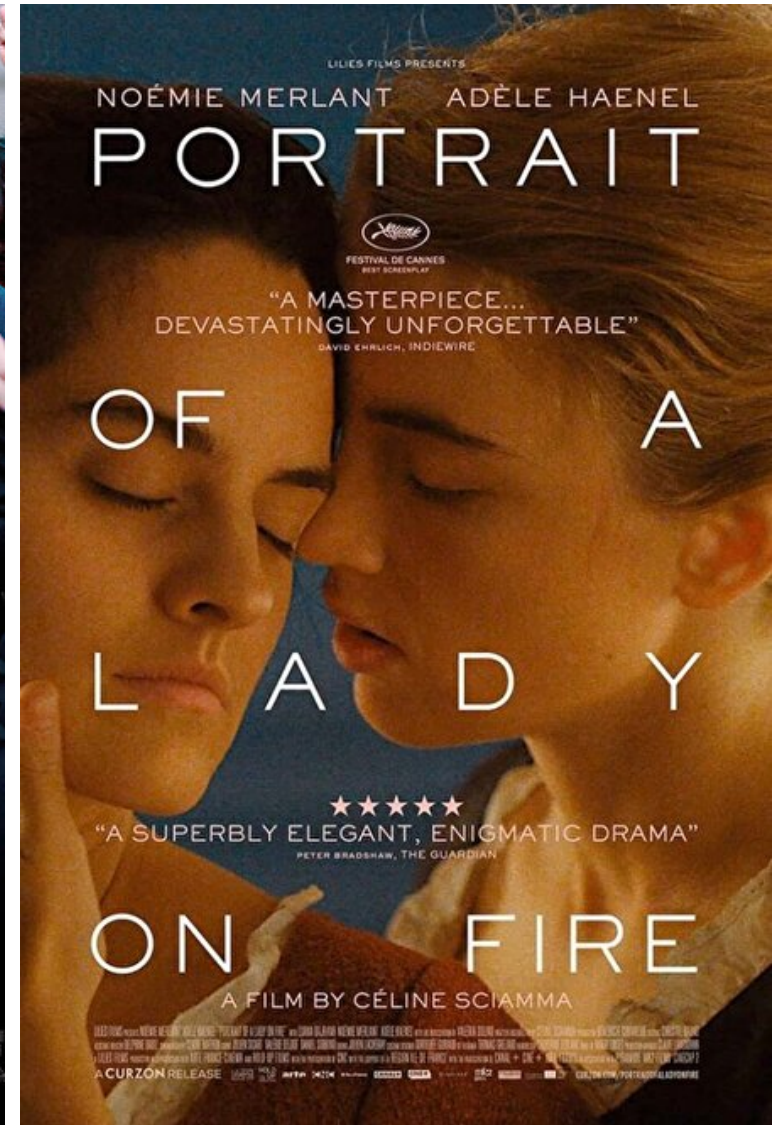

Waist 59cm / 23"

Hips 88cm / 34.5"

Shoes EU/US/UK 38 / 7.5 / 5

Hair Brown

Eyes Green

Select

MODEL MANAGEMENT

182 Rue de Rivoli, Paris, 75001, Ile-de-France, France