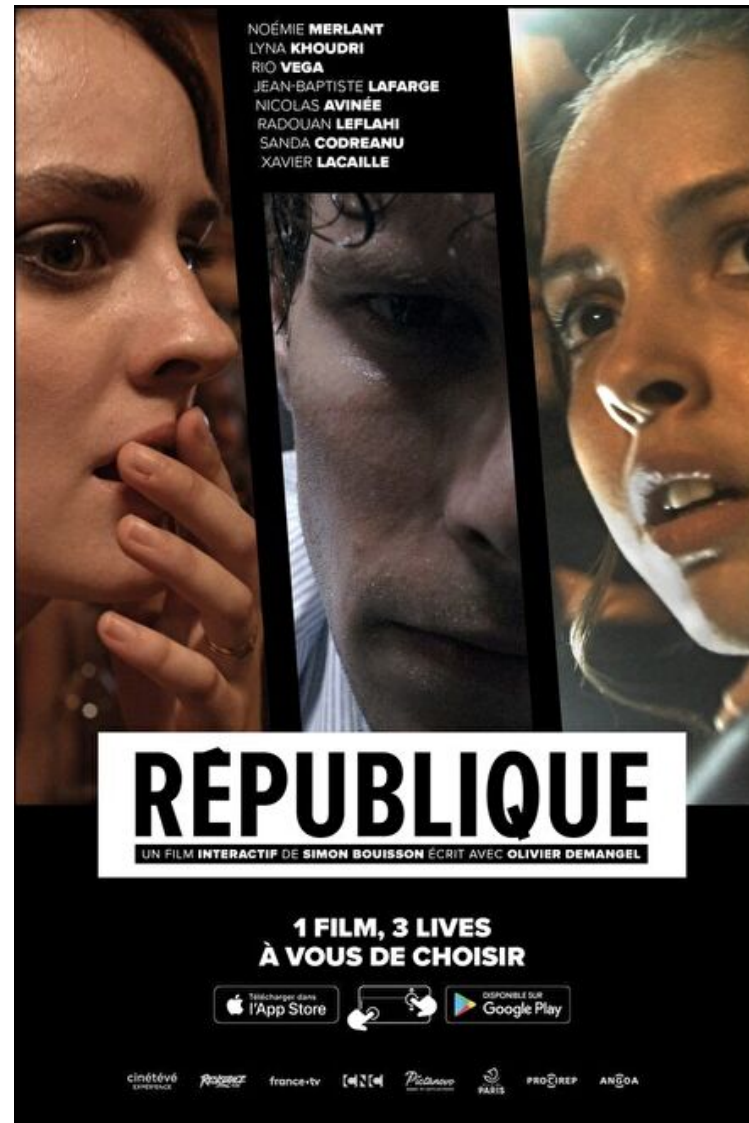

Noemie Merlant

Height 176cm / 5' 9.5"

Bust 84cm / 33"

Waist 59cm / 23"

Hips 88cm / 34.5"

Shoes EU/US/UK 38 / 7.5 / 5

Hair Brown

Eyes Green