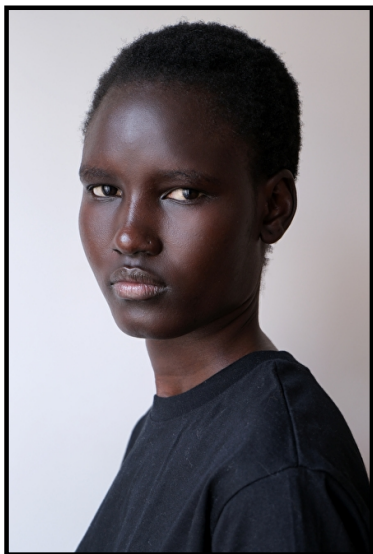

Select

MODEL MANAGEMENT

Height 177cm / 5' 9.5" - Bust 80cm / 31.5" - Waist 60cm / 23.5" - Hips 86cm / 34" -
Shoes EU/US/UK 37.5 / 7 / 4 - Eyes Brown - Hair Brown

NYACHUOL

Select

MODEL MANAGEMENT

Height 177cm / 5' 9.5" - Bust 80cm / 31.5" - Waist 60cm / 23.5" - Hips 86cm / 34" -
Shoes EU/US/UK 37.5 / 7 / 4 - Eyes Brown - Hair Brown

NYACHUOL