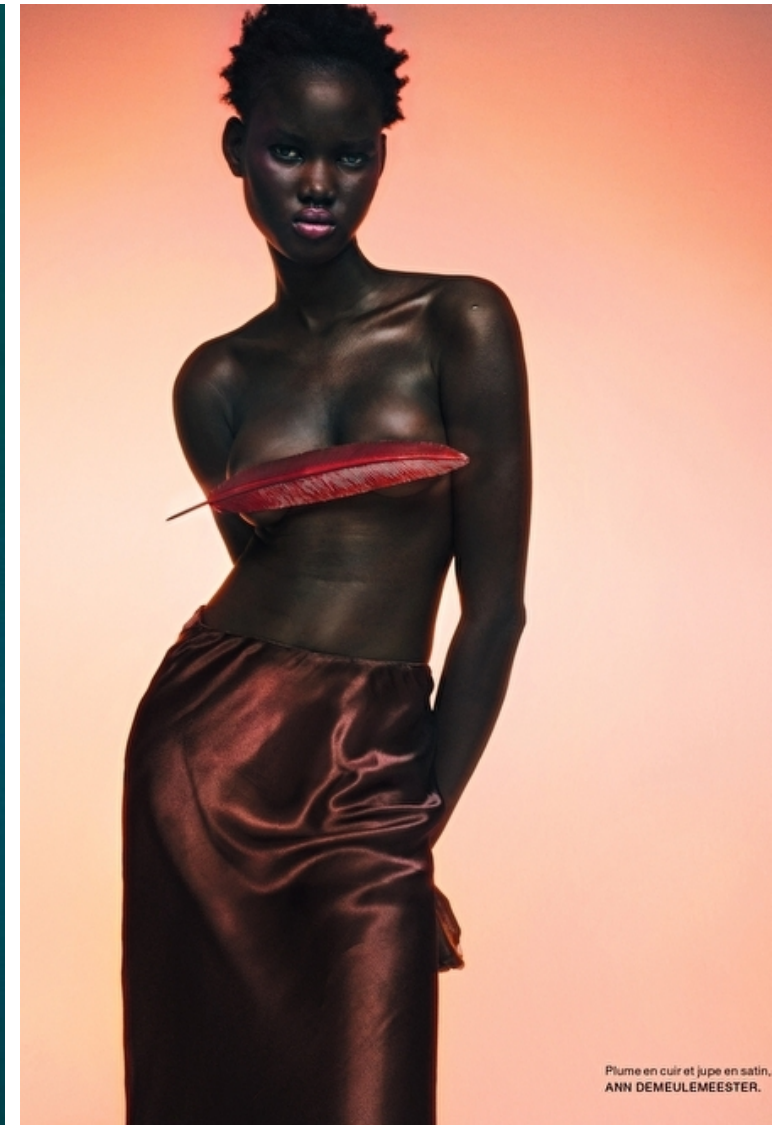

Waist 60cm / 23.5"

Hips 92cm / 36"

Shoes EU/US/UK 40.5 / 9.5 / 7

Eyes Dark brown

Hair Black

Select

MODEL MANAGEMENT

182 Rue de Rivoli, Paris, 75001, Ile-de-France, France