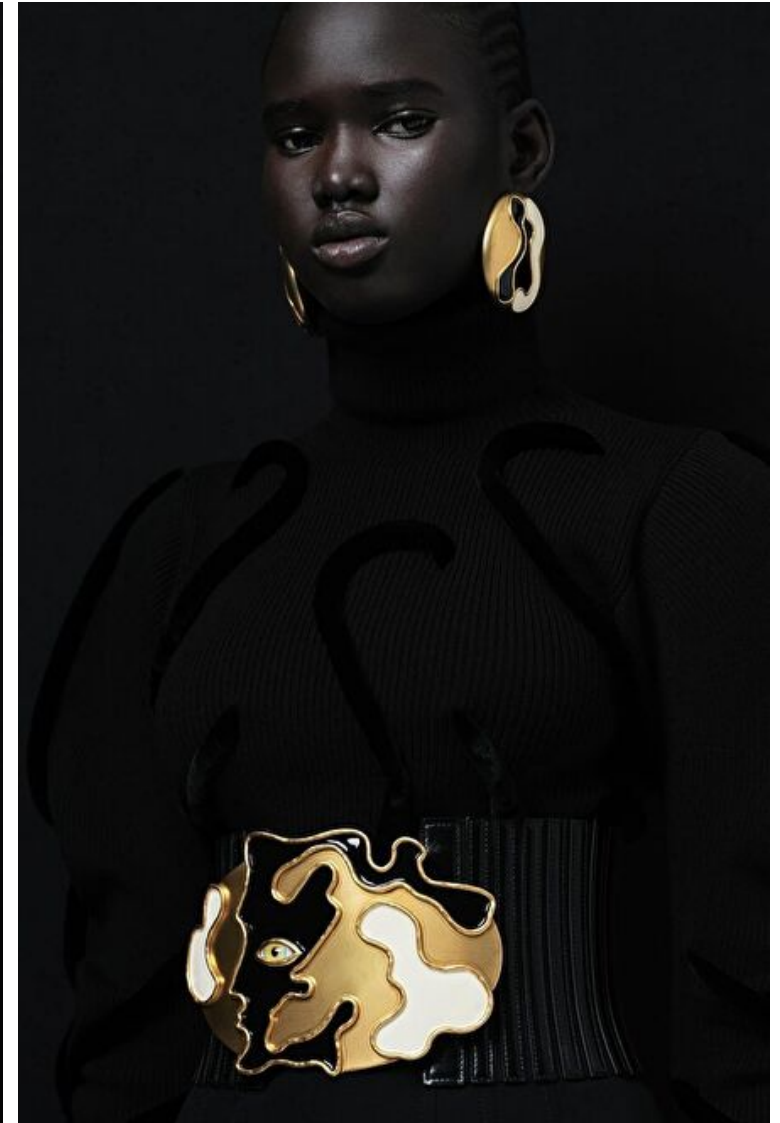

Select

MODEL MANAGEMENT

182 Rue de Rivoli, Paris, 75001, Île-de-France, France

Phone: +33 (0) 1 40 20 15 15 Email: info.paris@selectmodel.com Website: <https://selectmodel.com/>

Nyakong Chan

Height 180cm / 5' 11.0"

Bust 76cm / 30"

Waist 56cm / 22"

Hips 86cm / 34"

Shoes EU/US/UK 40.5 / 9.5 / 7

Eyes Dark brown

Hair Black