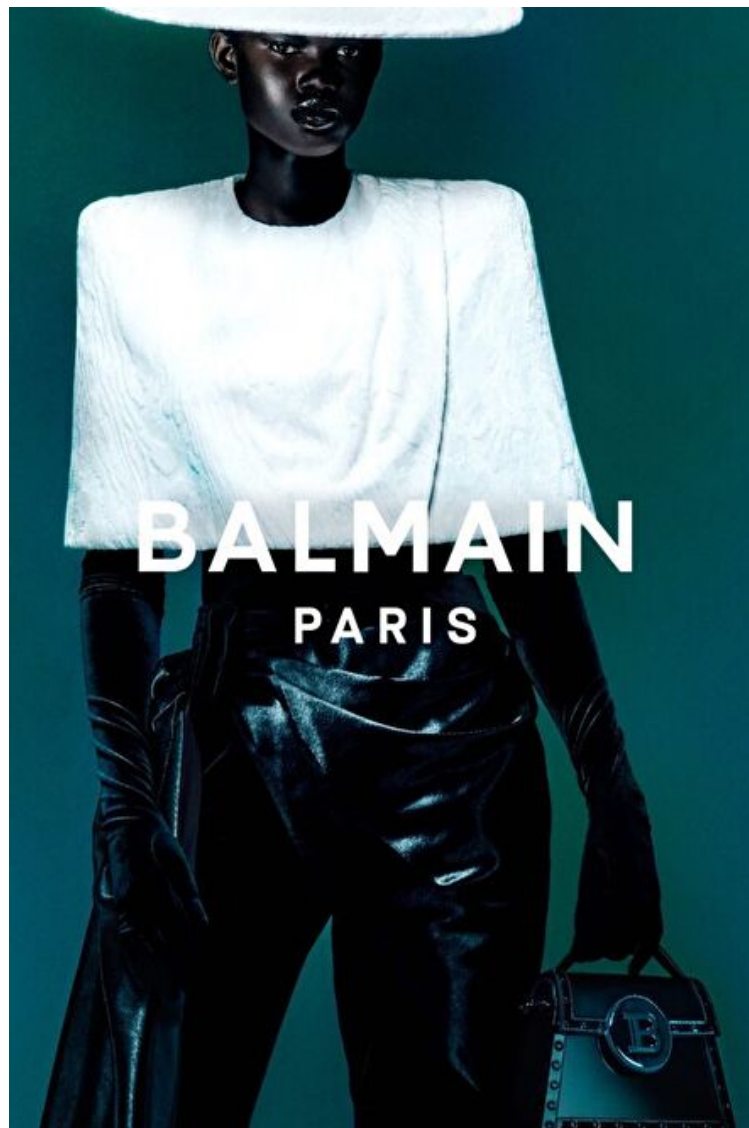

Bust 76cm / 30"

Waist 56cm / 22"

Hips 86cm / 34"

Shoes EU/US/UK 40.5 / 9.5 / 7

Eyes Dark brown

Hair Black

Select

MODEL MANAGEMENT