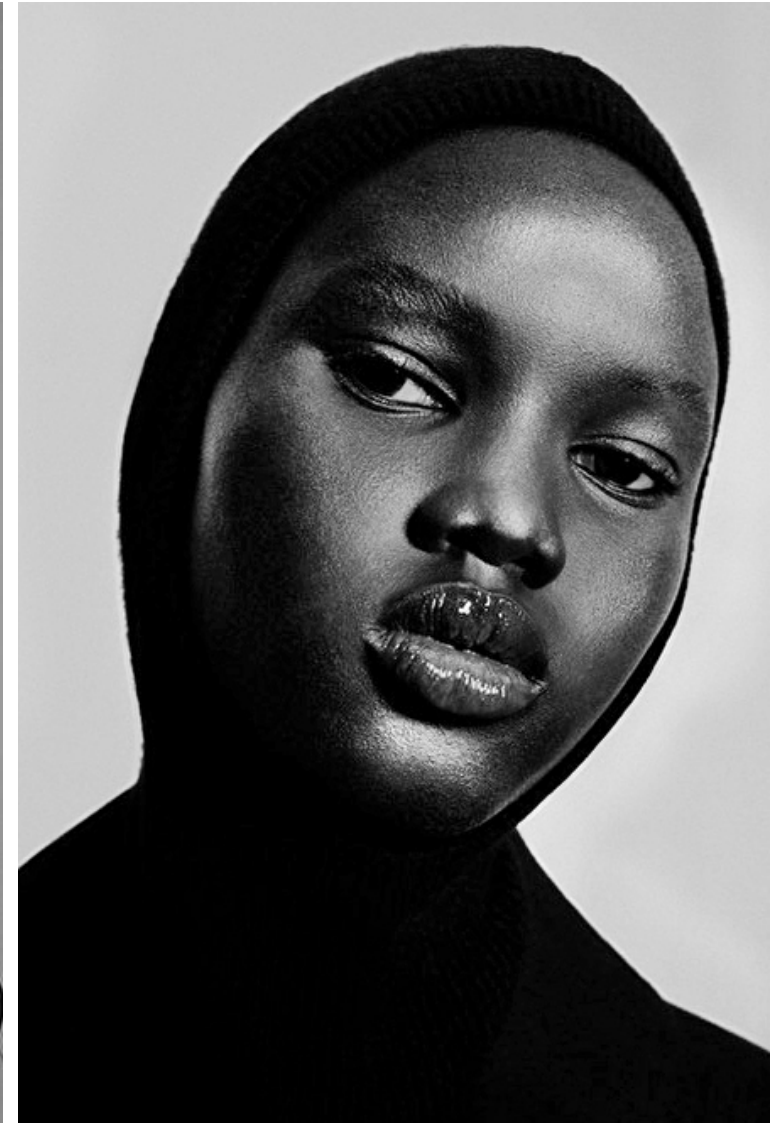

Select

MODEL MANAGEMENT

182 Rue de Rivoli, Paris, 75001, Ile-de-France, France

Phone: +33 (0) 1 40 20 15 15 Email: info.paris@selectmodel.com Website: <https://selectmodel.com/>

NYAKONG CHAN

Height 181cm / 5' 11.5"

Bust 81cm / 32"

Waist 60cm / 23.5"

Hips 92cm / 36"

Shoes EU/US/UK 40.5 / 9.5 / 7

Eyes Dark brown

Hair Black