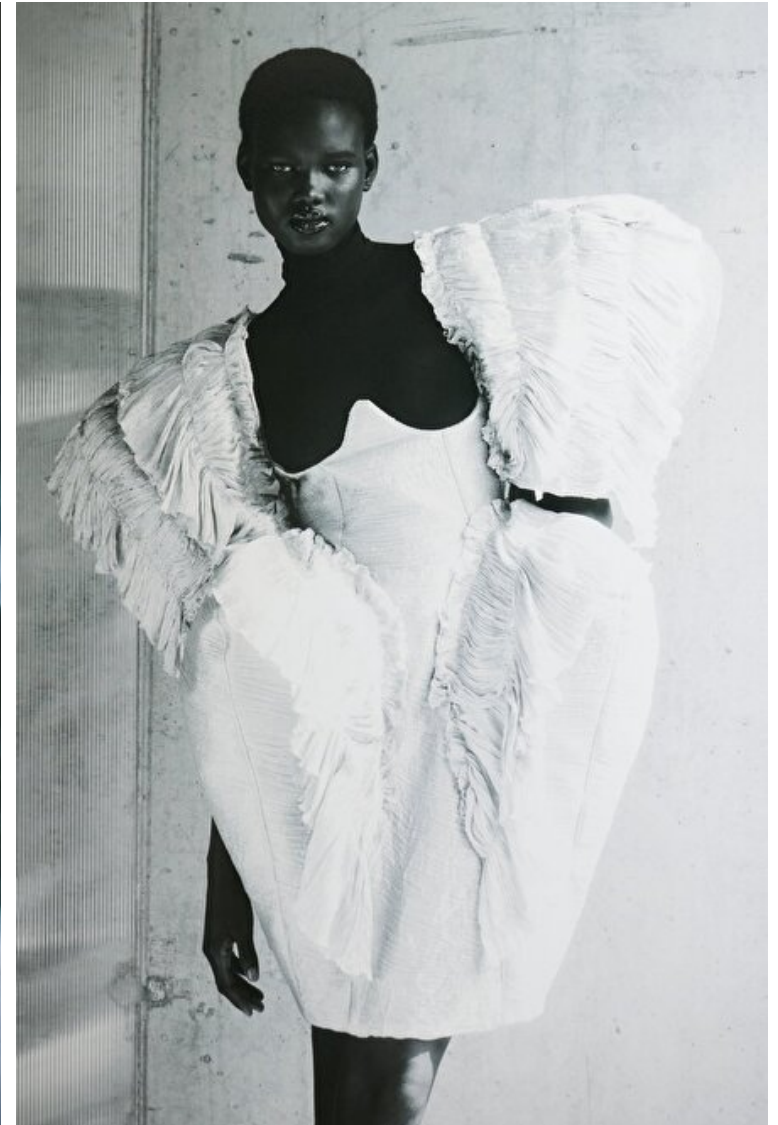

Height 180cm / 5' 11.0"

Bust 82cm / 32.5"

Waist 57cm / 22.5"

Hips 88cm / 34.5"

Shoes EU/US/UK 40.5 / 9.5 / 7

Eyes Dark brown

Hair Black

Select