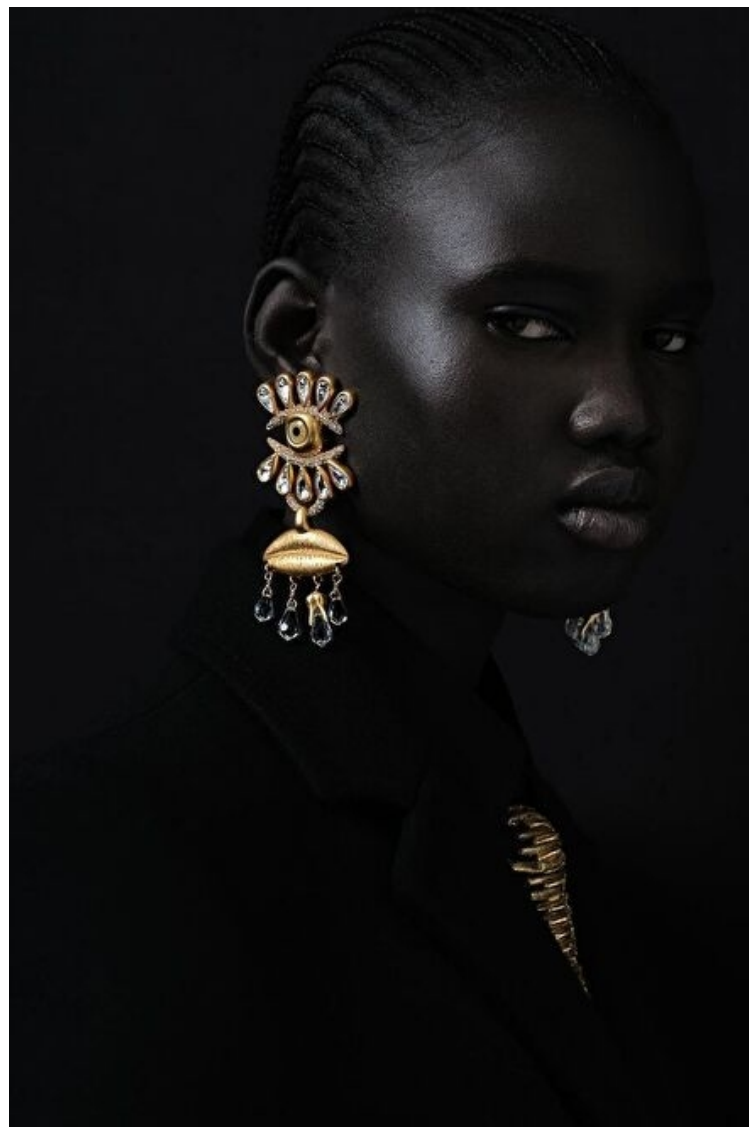

Select

MODEL MANAGEMENT

182 Rue de Rivoli, Paris, 75001, Ile-de-France, France

Phone: +33 (0) 1 40 20 15 15 Email: info.paris@selectmodel.com Website: <https://selectmodel.com/>

NYAKONG CHAN

Height 181cm / 5' 11.5"

Bust 81cm / 32"

Waist 60cm / 23.5"

Hips 92cm / 36"

Shoes EU/US/UK 40.5 / 9.5 / 7

Eyes Dark brown

Hair Black