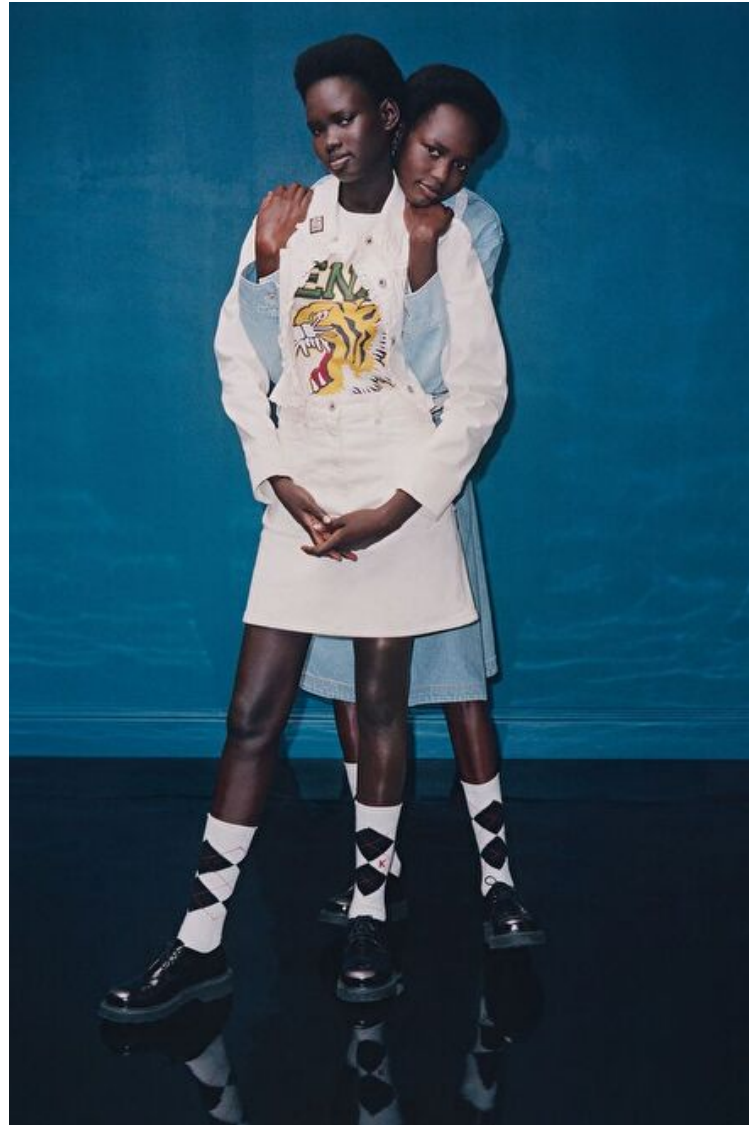

Select

MODEL MANAGEMENT

182 Rue de Rivoli, Paris, 75001, Île-de-France, France

Phone: +33 (0) 1 40 20 15 15 Email: info.paris@selectmodel.com Website: <https://selectmodel.com/>

Nyakong Chan

Height 180cm / 5' 11.0"

Bust 76cm / 30"

Waist 56cm / 22"

Hips 86cm / 34"

Shoes EU/US/UK 40.5 / 9.5 / 7

Eyes Dark brown

Hair Black