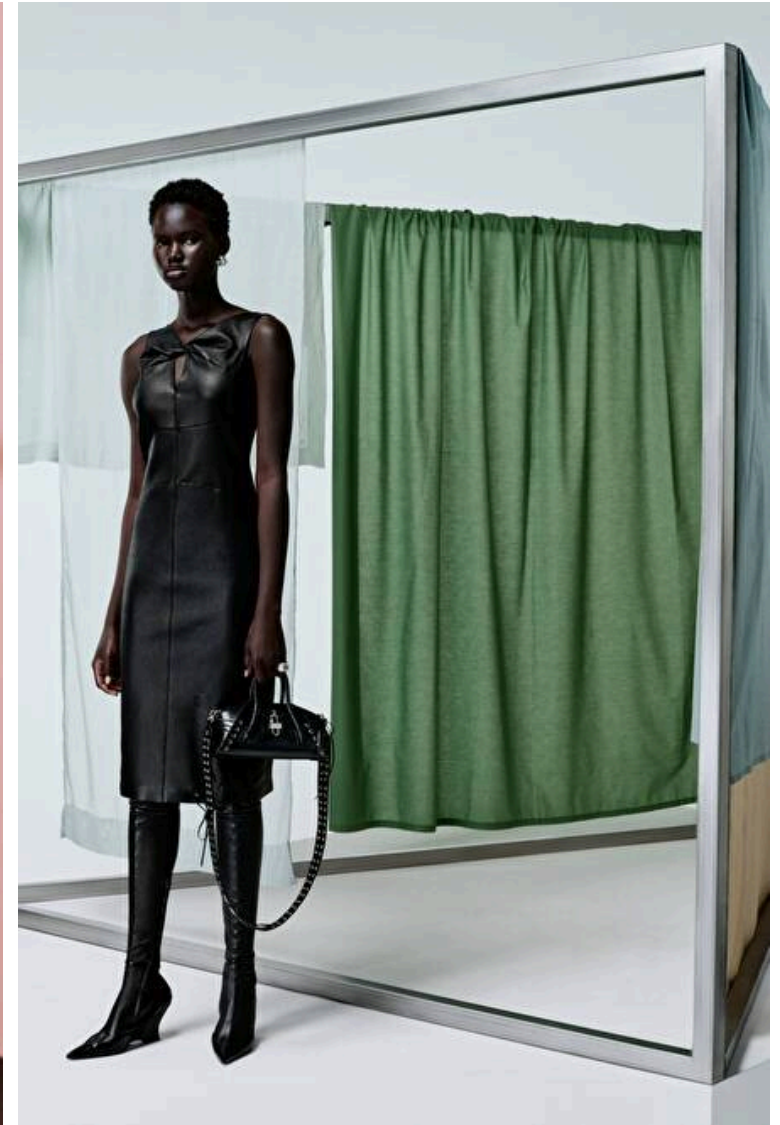

Bust 82cm / 32.5"

Waist 57cm / 22.5"

Hips 88cm / 34.5"

Shoes EU/US/UK 40.5 / 9.5 / 7

Eyes Dark brown

Hair Black

Select

MODEL MANAGEMENT