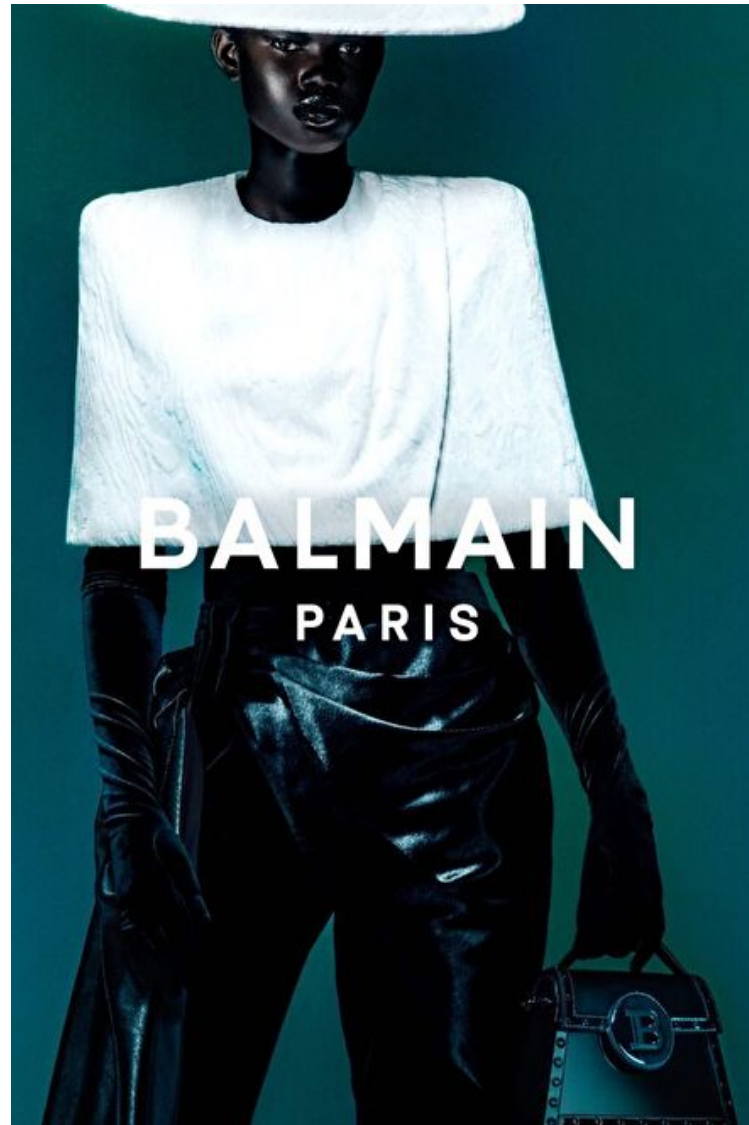

Waist 57cm / 22.5"

Hips 88cm / 34.5"

Shoes EU/US/UK 40.5 / 9.5 / 7

Eyes Dark brown

Hair Black

Select

MODEL MANAGEMENT

182 Rue de Rivoli, Paris, 75001, Ile-de-France, France