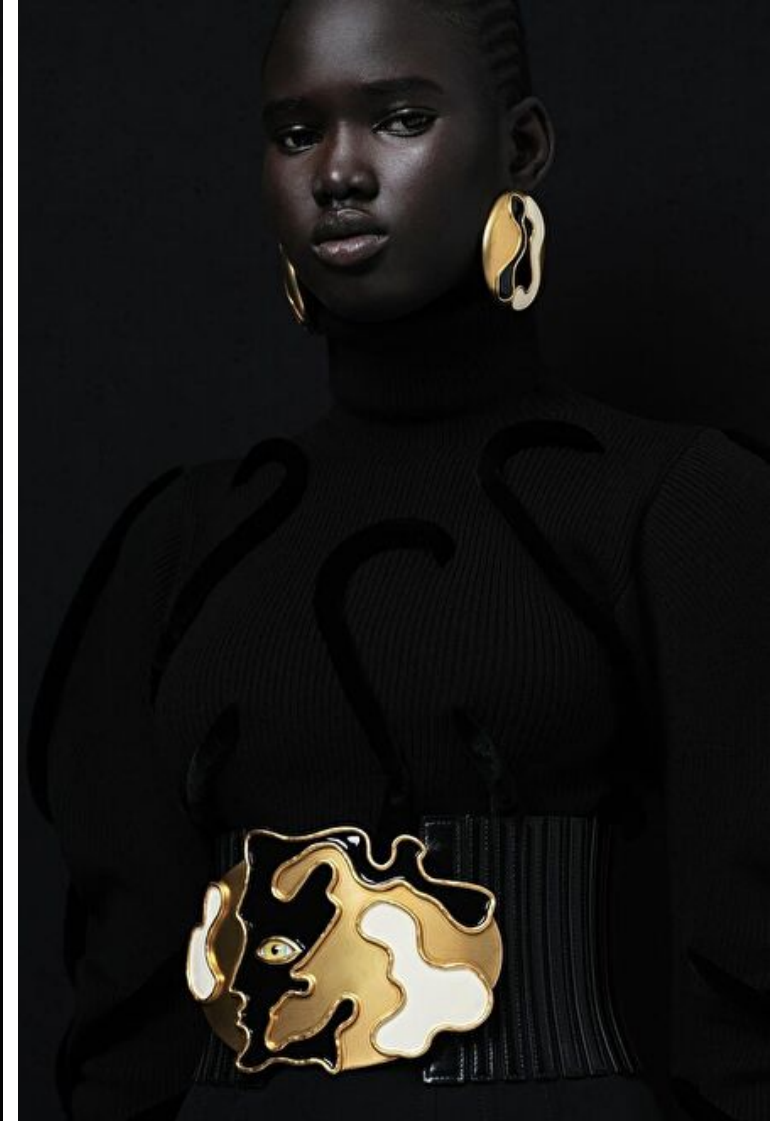

Select

MODEL MANAGEMENT

182 Rue de Rivoli, Paris, 75001, Ile-de-France, France

Phone: +33 (0) 1 40 20 15 15 Email: info.paris@selectmodel.com Website: <https://selectmodel.com/>

NYAKONG CHAN

Height 180cm / 5' 11.0"

Bust 82cm / 32.5"

Waist 57cm / 22.5"

Hips 88cm / 34.5"

Shoes EU/US/UK 40.5 / 9.5 / 7

Eyes Dark brown

Hair Black