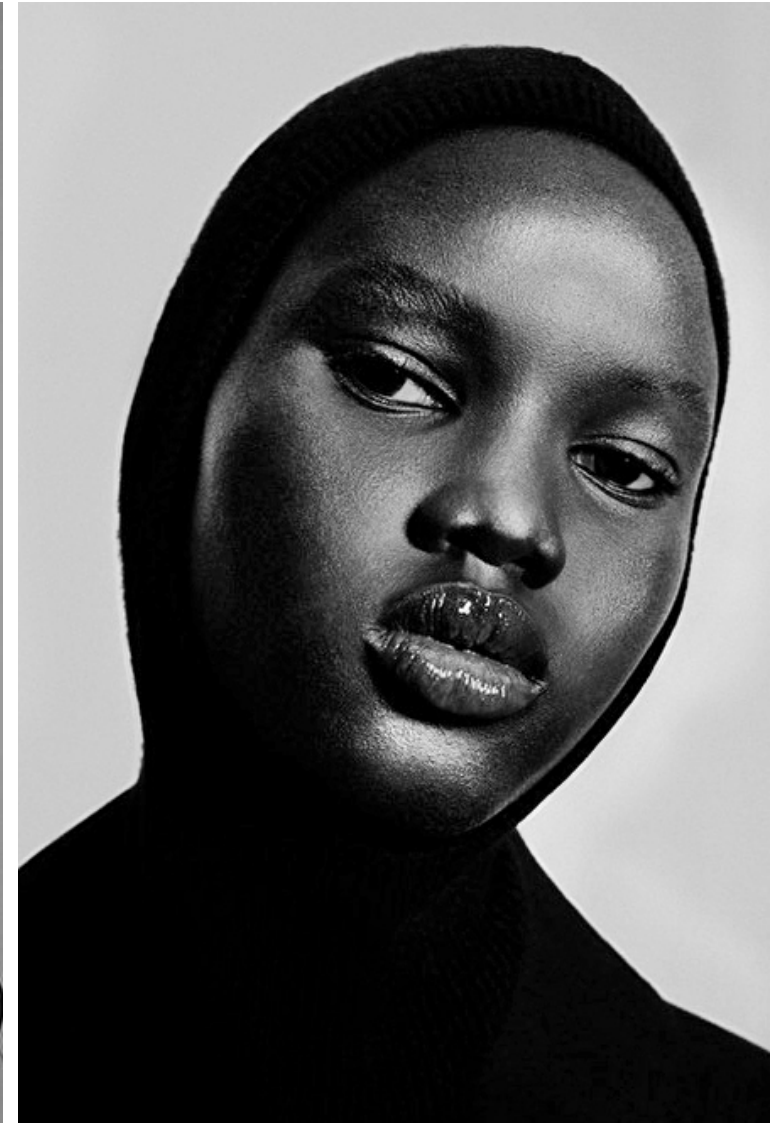

Select

MODEL MANAGEMENT

182 Rue de Rivoli, Paris, 75001, Ile-de-France, France

Phone: +33 (0) 1 40 20 15 15 Email: info.paris@selectmodel.com Website: <https://selectmodel.com/>

NYAKONG CHAN

Height 180cm / 5' 11.0"

Bust 82cm / 32.5"

Waist 57cm / 22.5"

Hips 88cm / 34.5"

Shoes EU/US/UK 40.5 / 9.5 / 7

Eyes Dark brown

Hair Black