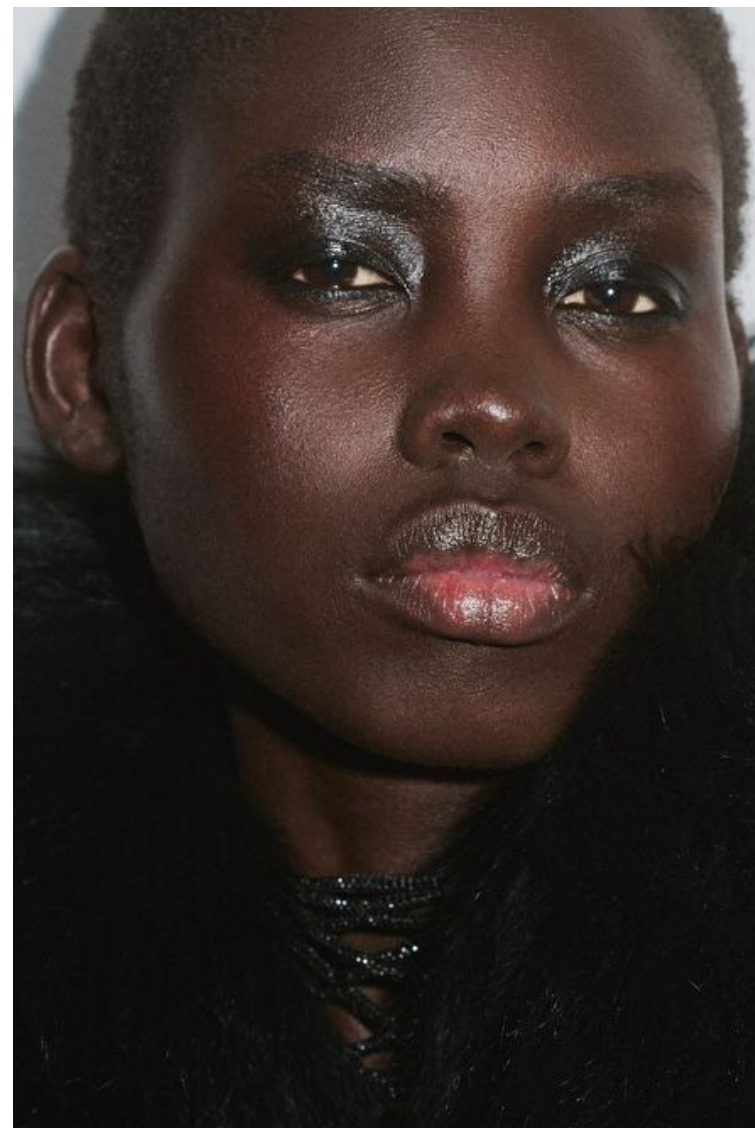

Height 177cm / 5' 9.5"

Bust 72cm / 28.5"

Waist 61cm / 24"

Hips 86cm / 34"

Shoes EU/US/UK 38 / 7.5 / 5

Eyes Black

Hair Black

Select