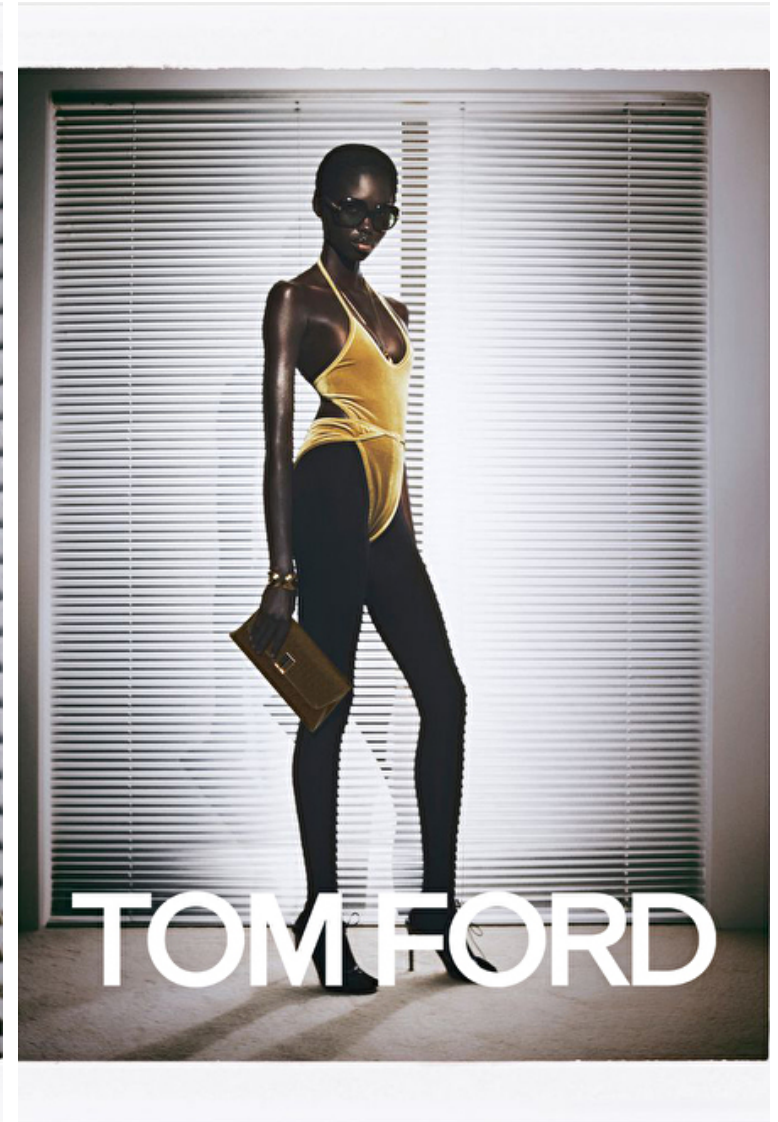

Select

MODEL MANAGEMENT

182 Rue de Rivoli, Paris, 75001, Île-de-France, France

Phone: +33 (0) 1 40 20 15 15 Email: info.paris@selectmodel.com Website: <https://selectmodel.com/>

Nyanderi Deng

Height 177cm / 5' 9.5"

Bust 72cm / 28.5"

Waist 61cm / 24"

Hips 86cm / 34"

Shoes EU/US/UK 38 / 7.5 / 5

Eyes Black

Hair Black