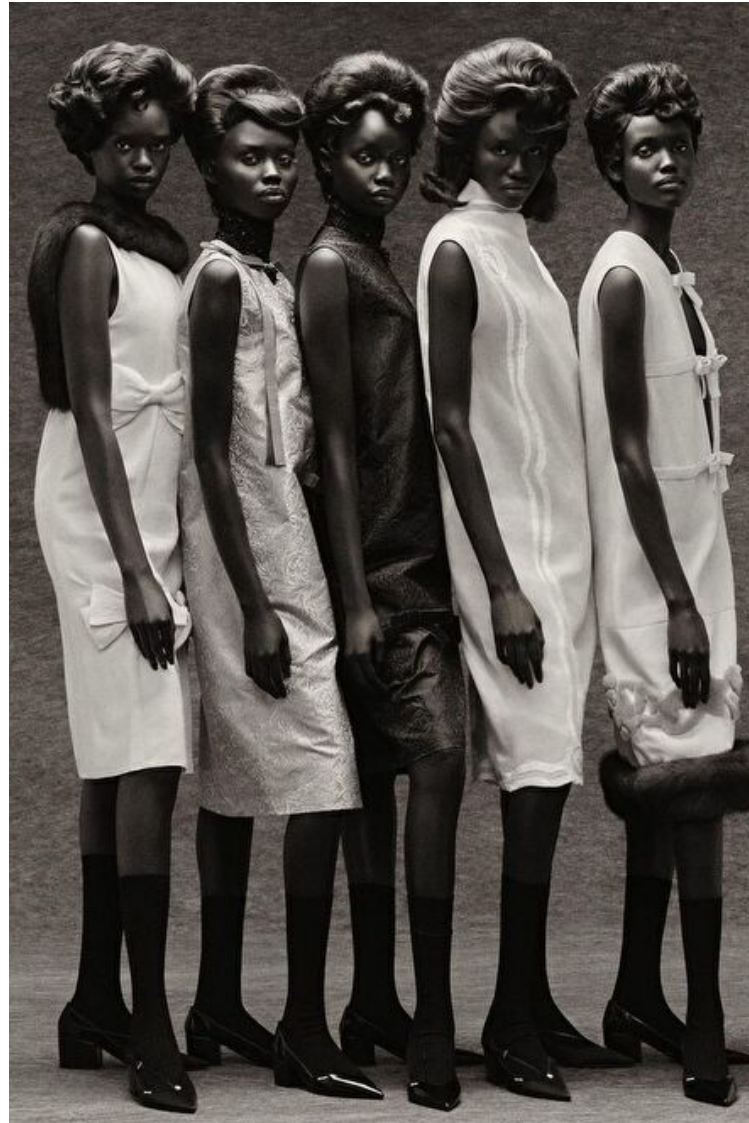

Select

MODEL MANAGEMENT

182 Rue de Rivoli, Paris, 75001, Île-de-France, France

Phone: +33 (0) 1 40 20 15 15 Email: info.paris@selectmodel.com Website: <https://selectmodel.com/>

Nyanderi Deng

Height 177cm / 5' 9.5"

Bust 72cm / 28.5"

Waist 61cm / 24"

Hips 86cm / 34"

Shoes EU/US/UK 38 / 7.5 / 5

Eyes Black

Hair Black