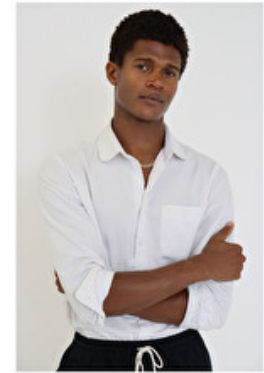

Hair Black

Eyes Brown

Suit size 48cm / 38"

Select

MODEL MANAGEMENT

O'SHEA ROBERTSON

HEIGHT 189CM BUST 96CM WAIST 81CM HIPS 93CM EYES BROWN HAIR BLACK

182 RUE DE RIVOLI, 75001, PARIS
TEL: + 33 (0) 1 40 20 15 15