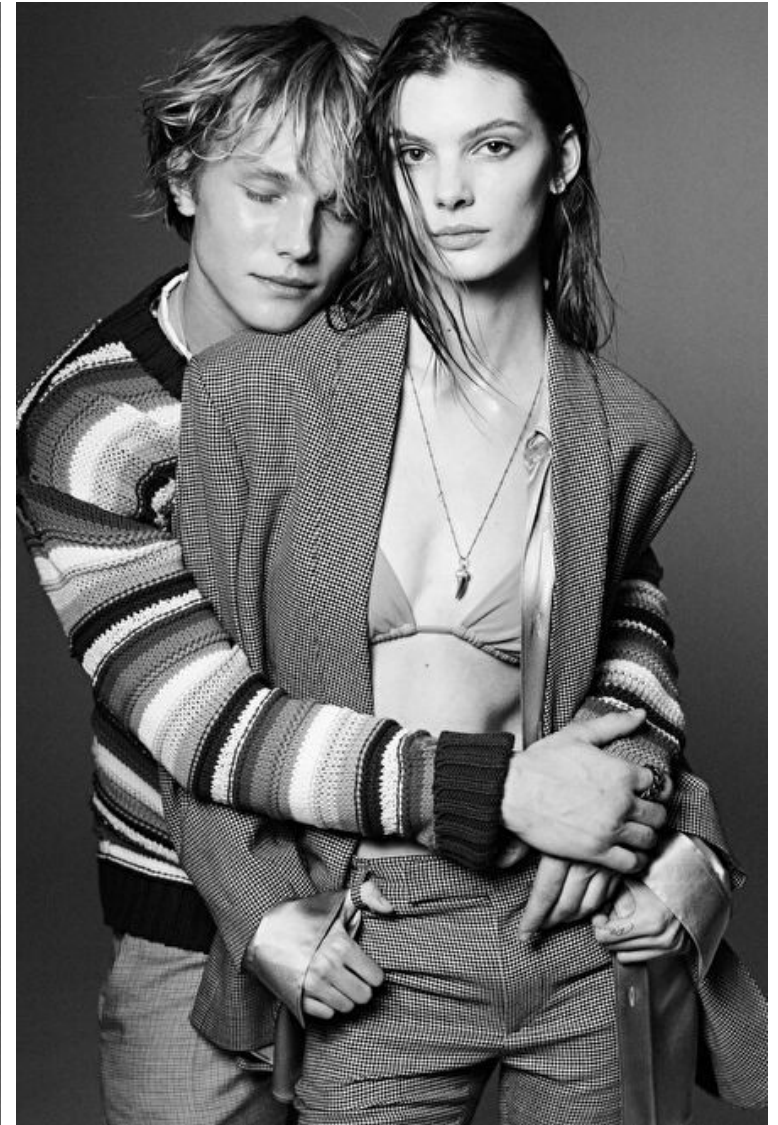

Chest 95cm / 37.5"

Waist 78cm / 30.5"

Hips 92cm / 36"

Shoes EU/US/UK 45 / 12 / 10.5

Eyes Blue

Hair Blond

Suit size 48cm / 38"

Select