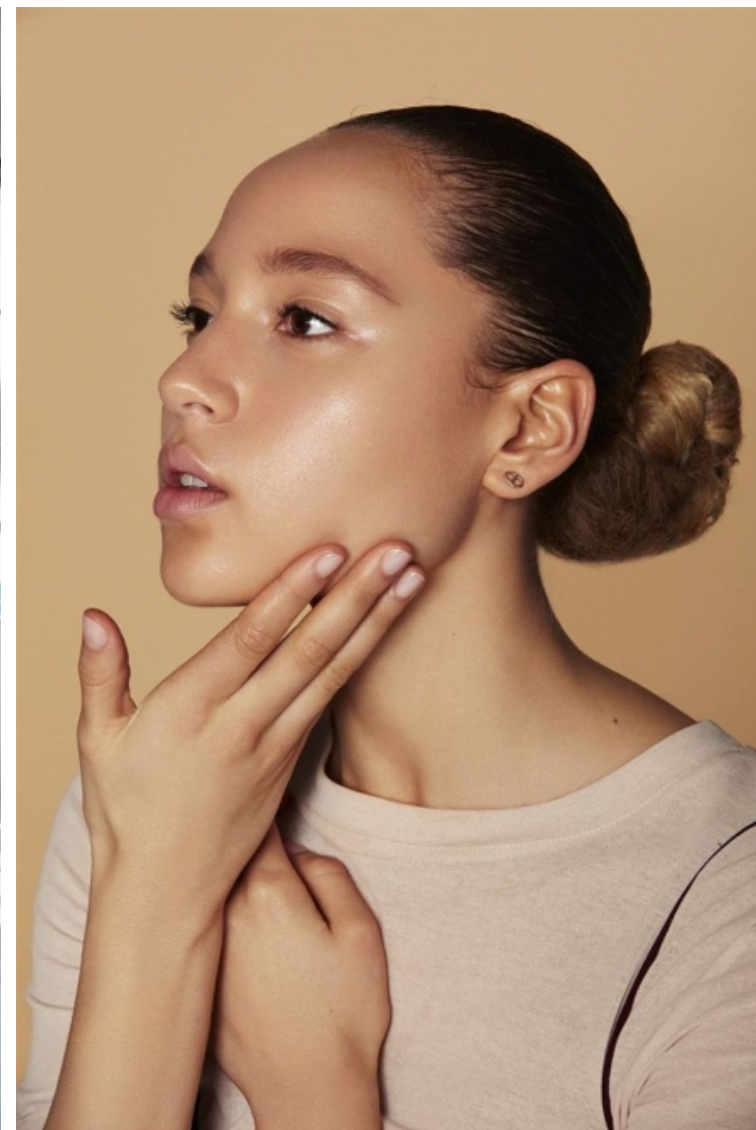

Height 176cm / 5' 9.5"

Bust 80cm / 31.5"

Waist 60cm / 23.5"

Hips 89cm / 35"

Shoes EU/US/UK 40 / 9 / 7

Hair Blond

Eyes Brown

Select