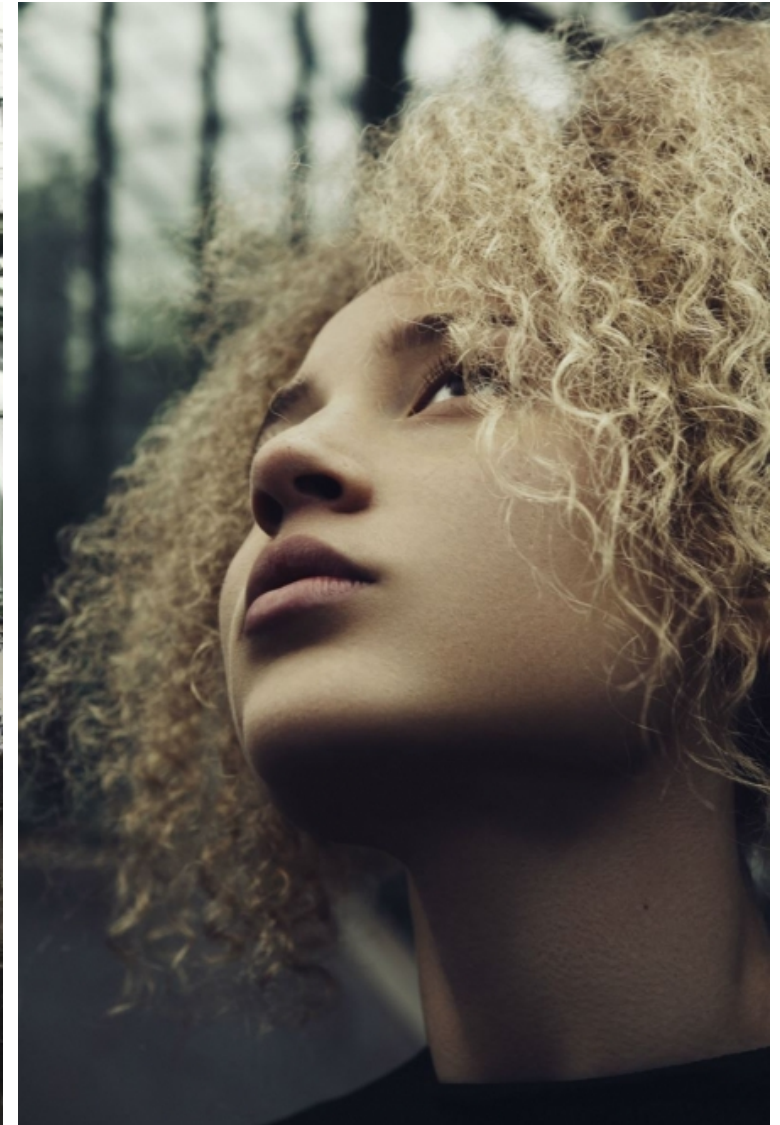

Select

MODEL MANAGEMENT

182 Rue de Rivoli, Paris, 75001, Ile-de-France, France

Phone: +33 (0) 1 40 20 15 15 Email: info.paris@selectmodel.com Website: <https://selectmodel.com/>

OLIVIA BURGESS

Height 176cm / 5' 9.5"

Bust 80cm / 31.5"

Waist 60cm / 23.5"

Hips 89cm / 35"

Shoes EU/US/UK 40 / 9 / 7

Hair Blond

Eyes Brown