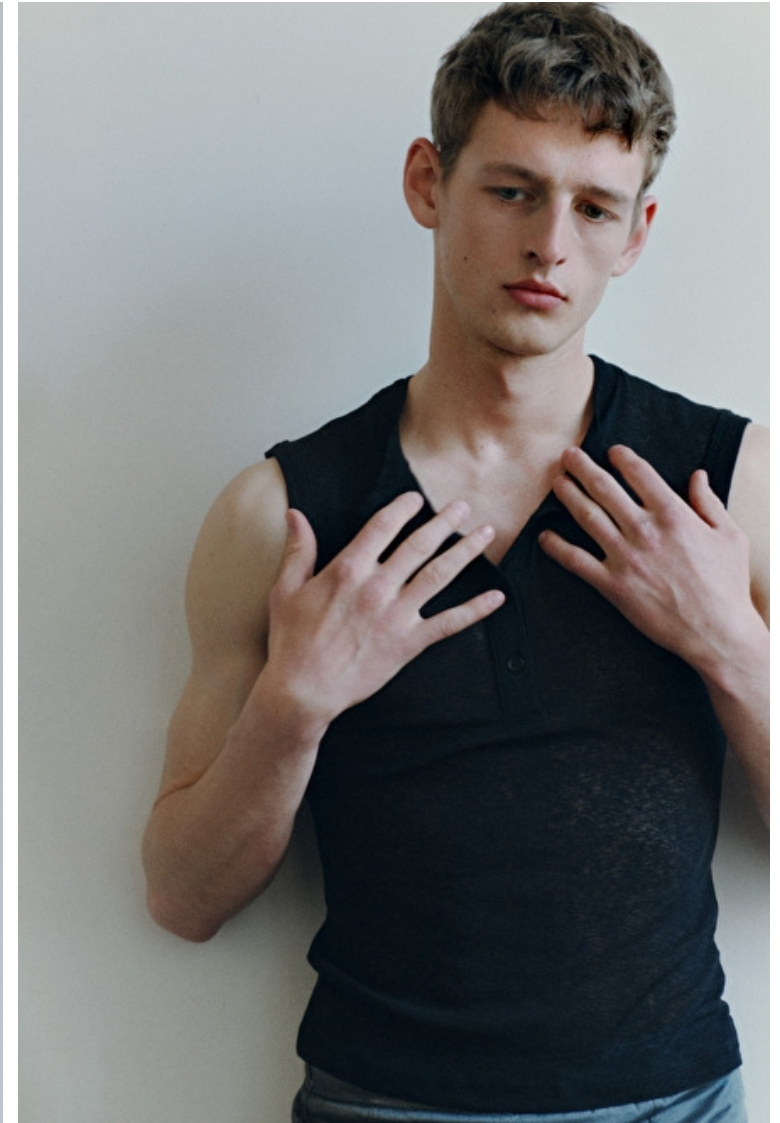

OSCAR DARDEN

Height 187cm / 6' 1.5"

Chest 85cm / 33.5"

Waist 69cm / 27"

Hips 87cm / 34.5"

Shoes EU/US/UK 43 / 10.5 / 9

Eyes Green

Hair Blond

Suit size 48cm / 38"

Location Vienne