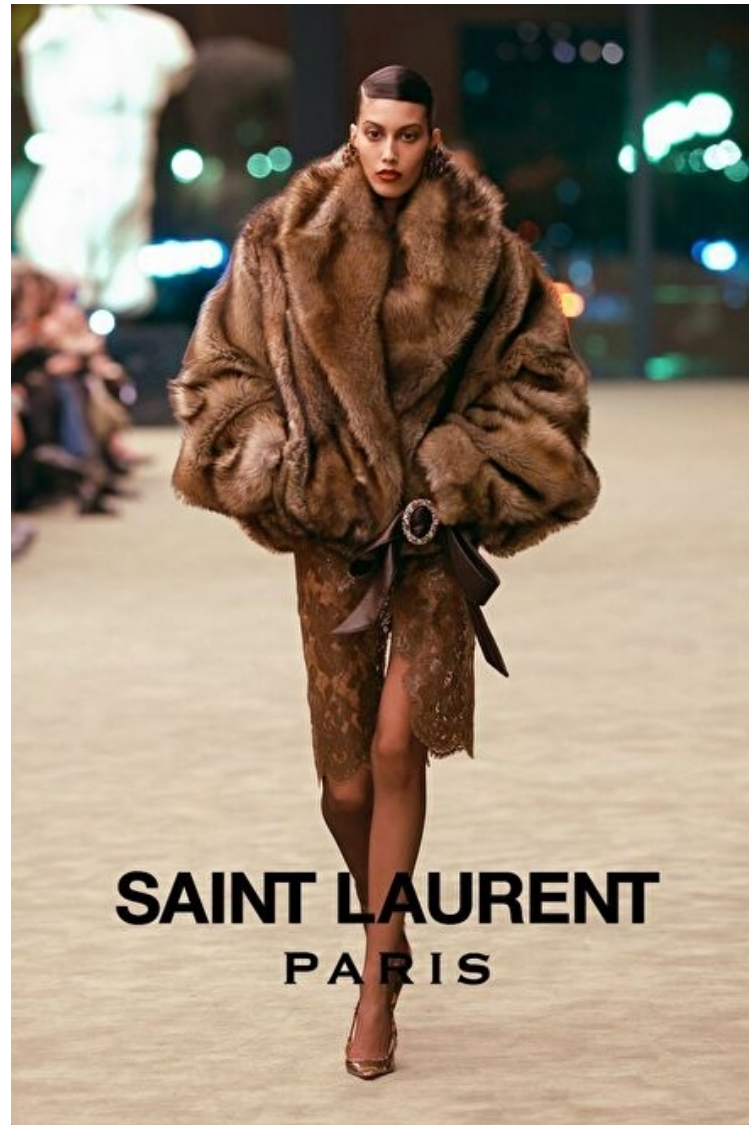

Bust 81cm / 32"

Waist 59cm / 23"

Hips 89cm / 35"

Shoes EU/US/UK 39 / 8 / 6

Eyes Brown

Hair Dark brown

Select

MODEL MANAGEMENT