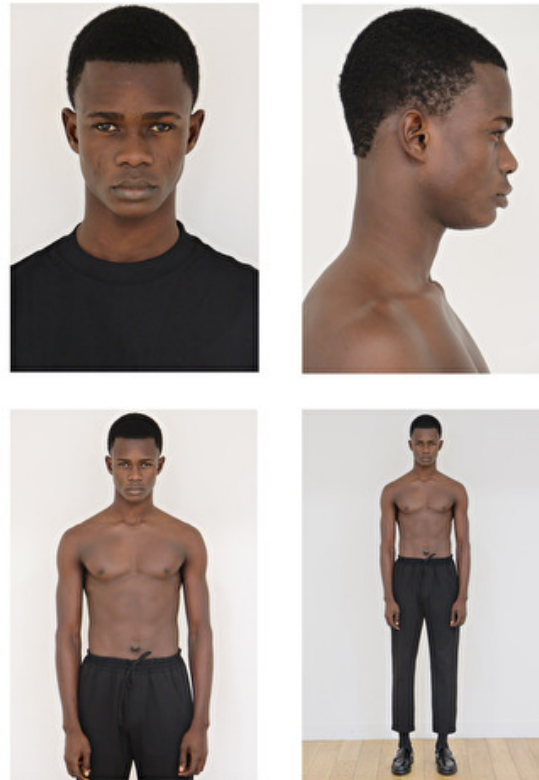

OUSMANE MEBA

Height 188cm / 6' 2.0"

Chest 87cm / 34.5"

Waist 71cm / 28"

Hips 89cm / 35"

Shoes EU/US/UK 43 / 10.5 / 9

Eyes Black

Hair Black

Suit size 46cm / 36"

OUSMANE MEBA

HEIGHT 188CM BUST 87CM WAIST 71CM HIPS 89CM EYES BLACK HAIR BLACK