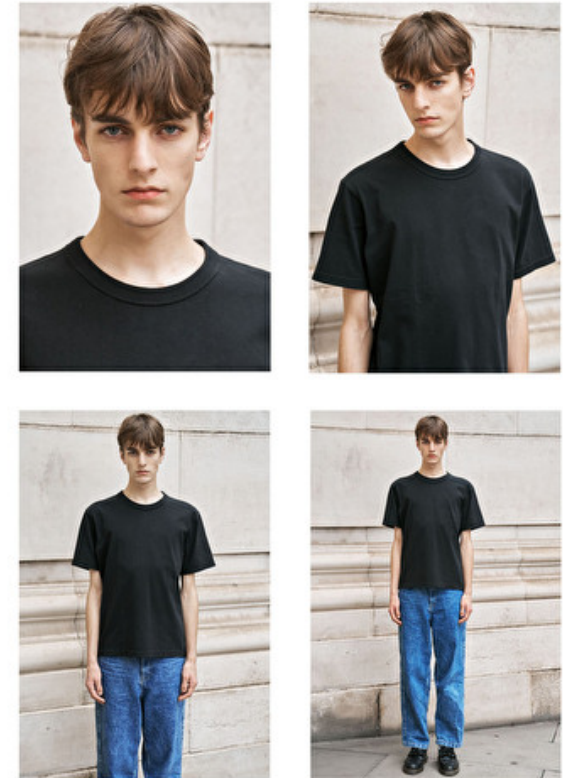

Select

MODEL MANAGEMENT

OWEN STANFIELD

HEIGHT 188CM BUST 86CM WAIST 74CM HIPS 91CM EYES BLUE HAIR BROWN

182 RUE DE RIVOLI, 75001, PARIS
TEL: + 33 (0) 1 40 20 15 15

CELINE