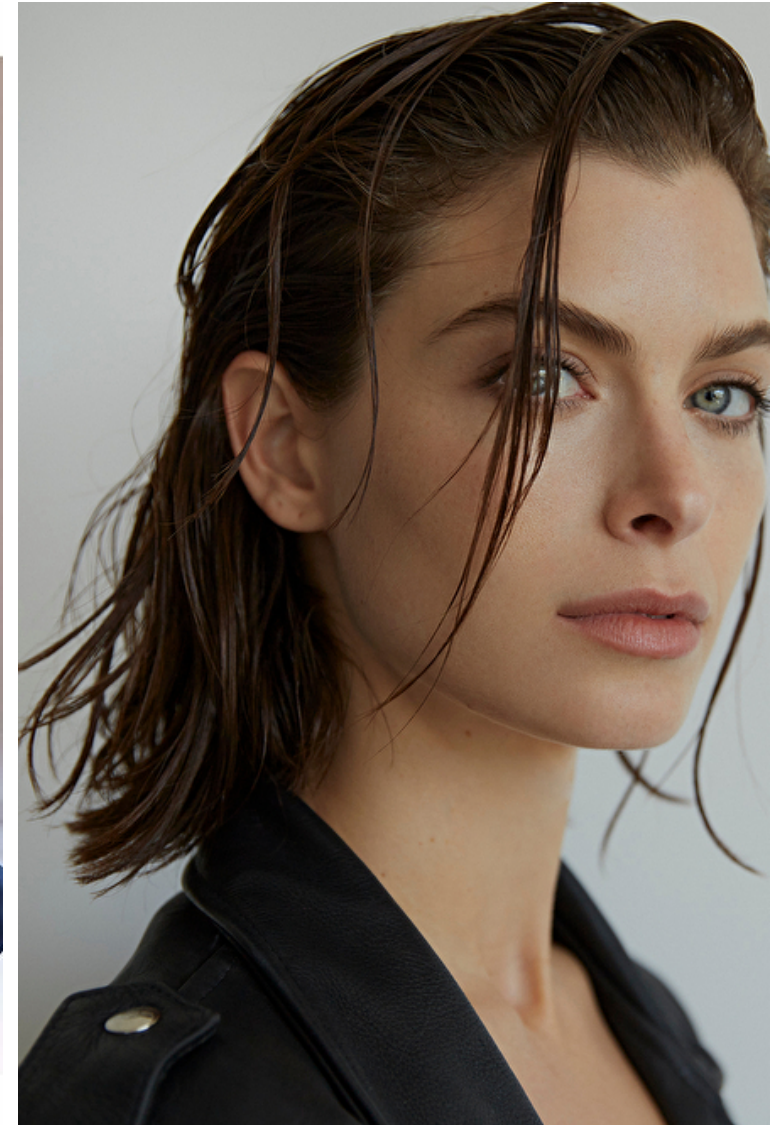

Hips 89cm / 35"

Shoes EU/US/UK 37.5 / 7 / 4

Eyes Blue

Hair Brown

Select

MODEL MANAGEMENT

182 Rue de Rivoli, Paris, 75001, Ile-de-France, France

Phone: +33 (0) 1 40 20 15 15 Email: info.paris@selectmodel.com Website: https://selectmodel.com/