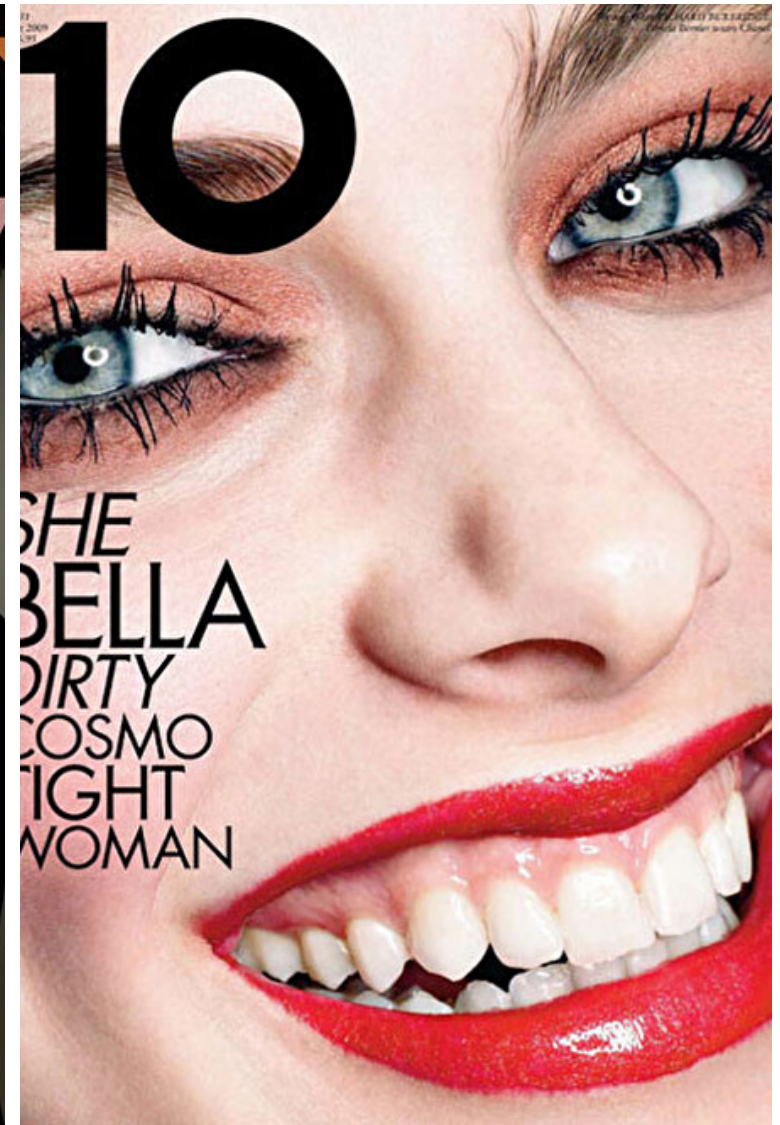

Select

MODEL MANAGEMENT

182 Rue de Rivoli, Paris, 75001, Ile-de-France, France

Phone: +33 (0) 1 40 20 15 15 Email: info.paris@selectmodel.com Website: <https://selectmodel.com/>

PAMELA BERNIER

Height 178cm / 5' 10.0"

Size EU/US 32 / 2

Bust 81cm / 32"

Waist 63cm / 25"

Hips 89cm / 35"

Shoes EU/US/UK 37.5 / 7 / 4

Eyes Blue

Hair Brown