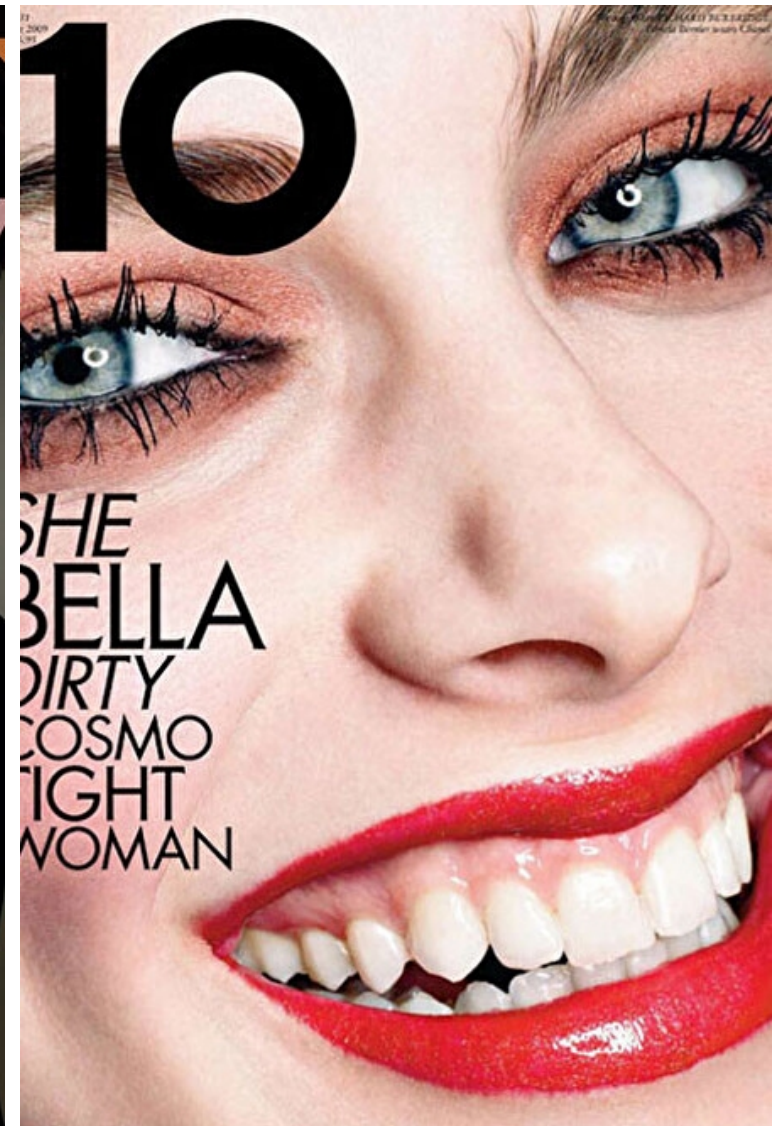

Select

MODEL MANAGEMENT

182 Rue de Rivoli, Paris, 75001, Ile-de-France, France

Phone: +33 (0) 1 40 20 15 15 Email: info.paris@selectmodel.com Website: <https://selectmodel.com/>

PAMELA BERNIER

Height 178cm / 5' 10.0"

Size EU/US 32 / 2

Bust 81cm / 32"

Waist 63cm / 25"

Hips 89cm / 35"

Shoes EU/US/UK 37.5 / 7 / 4

Eyes Blue

Hair Brown